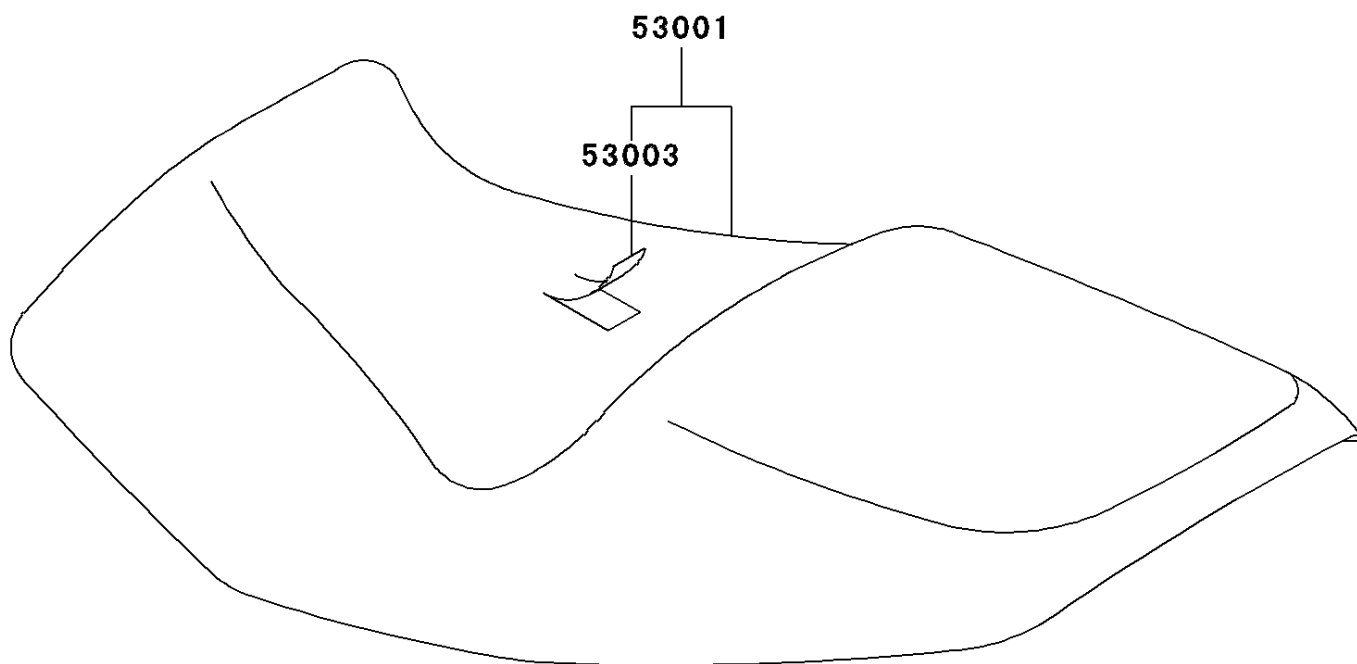

2002 ZZR®1200 PARTS DIAGRAM

Seat

F2510

2002 ZZR®1200 PARTS LIST

Seat

ITEM NAME	PART NUMBER	QUANTITY
SEAT-ASSY,DUAL,BLACK (Ref # 53001)	53001-1983-MA	1
LEATHER,SEAT,BLACK (Ref # 53003)	53003-1496-MA	1