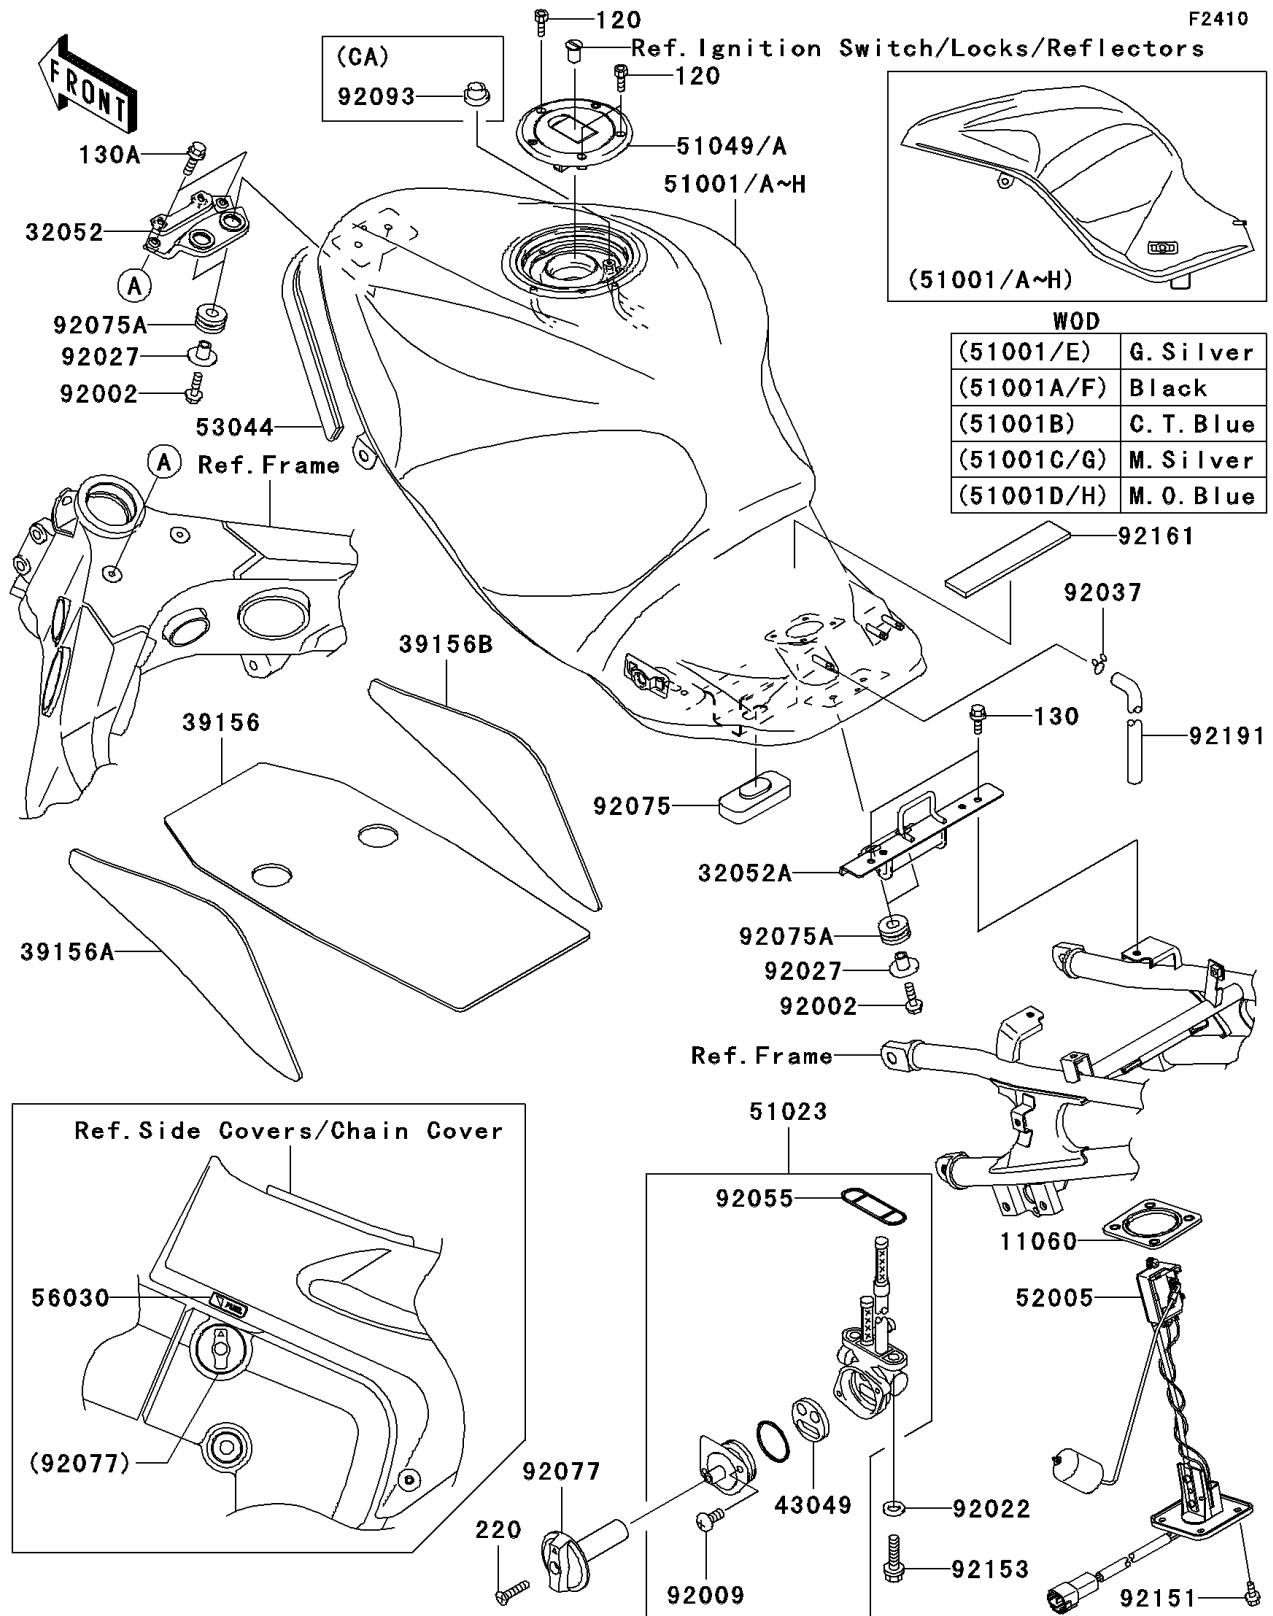

2002 ZZR® 1200 PARTS DIAGRAM

Fuel Tank

2002 ZZR®1200 PARTS LIST

Fuel Tank

ITEM NAME	PART NUMBER	QUANTITY
GASKET,FUEL GAUGE (Ref # 11060)	11060-1952	1
BRACKET-TANK,FR (Ref # 32052)	32052-1559	1
BRACKET-TANK,RR (Ref # 32052A)	32052-1560	1
PAD,FUEL TANK,CNT (Ref # 39156)	39156-1709	1
PAD,FUEL TANK,LH (Ref # 39156A)	39156-1710	1
PAD,FUEL TANK,RH (Ref # 39156B)	39156-1711	1
PACKING,TAP VALVE (Ref # 43049)	43049-1099	1
TAP-ASSY,FUEL (Ref # 51023)	51023-1368	1
CAP-TANK,FUEL (Ref # 51049A)	51049-1127	1
GAUGE,FUEL (Ref # 52005)	52005-1155	1
TRIM,L=600 (Ref # 53044)	53044-1329	1
LABEL,FUEL TAP KNOB (Ref # 56030)	56030-1281	1
BOLT,6X20 (Ref # 92002)	92002-1237	1
SCREW,3X8 (Ref # 92009)	92009-1386	1
WASHER,6.2X11X1.5 (Ref # 92022)	92022-183	1
COLLAR,L=13.1 (Ref # 92027)	92027-251	1
CLAMP,TUBE (Ref # 92037)	92037-147	1
RING-O,FUEL TAP PACKING (Ref # 92055)	92055-1112	1
DAMPER,FUEL TANK,RR (Ref # 92075)	92075-1114	1
DAMPER (Ref # 92075A)	92075-1690	1
KNOB,FUEL TAP (Ref # 92077)	92077-1131	1
BOLT-SOCKET (Ref # 120)	120S0516	1
BOLT-FLANGED,6X16,BLACK (Ref # 130)	130J0616	1
BOLT-FLANGED (Ref # 130A)	130J0620	1
SCREW-PAN-CROSS (Ref # 220)	220F0416	1
BOLT,5X12 (Ref # 92151)	92151-1599	1
BOLT,FLANGED,6X25 (Ref # 92153)	92153-0514	1
DAMPER,FUEL TANK (Ref # 92161)	92161-1299	1
TUBE,DRAIN (Ref # 92191)	92191-1272	1

2002 ZZR® 1200 PARTS LIST

Fuel Tank

ITEM NAME	PART NUMBER	QUANTITY
TANK-COMP-FUEL,G.SILVER (Ref # 51001)	51001-1672-F2	1
TANK-COMP-FUEL,P.M.BLACK (Ref # 51001A)	51001-1672-218	1
TANK-COMP-FUEL,G.SILVER (Ref # 51001E)	51001-1673-F2	1
SEAL,FUEL TANK CAP (Ref # 92093)	92093-1030	1