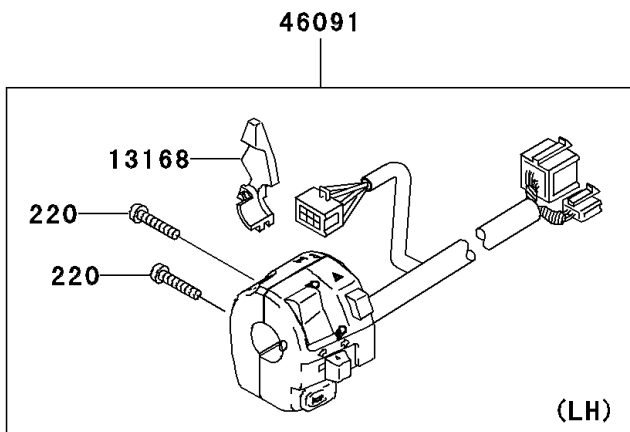

## 2002 ZZR® 1200 PARTS DIAGRAM

Handlebar

F2310

## 2002 ZZR® 1200 PARTS LIST

Handlebar

ITEM NAME	PART NUMBER	QUANTITY
BOLT-SOCKET,BLACK (Ref # 120)	120S0825	1
SCREW-PAN-CROS (Ref # 220)	220C0525	1
SCREW-PAN-CROS (Ref # 220A)	220C0540	1
WEIGHT,HANDLE (Ref # 13042)	13042-1005	1
LEVER,CHOKE (Ref # 13168)	13168-1516	1
HANDLE,LH,P.SILVER (Ref # 46003)	46003-1578-458	1
HANDLE,RH,P.SILVER (Ref # 46003A)	46003-1579-458	1
GRIP-ASSY,THROTTLE (Ref # 46019)	46019-1095	1
GRIP,LH (Ref # 46075)	46075-1144	1
HOUSING-ASSY-CONTROL,LH (Ref # 46091)	46091-1878	1
HOUSING-ASSY-CONTROL,RH (Ref # 46091A)	46091-1881	1
SCREW,8X45 (Ref # 92009)	92009-1257	1
PLUG (Ref # 92066)	92066-1216	1