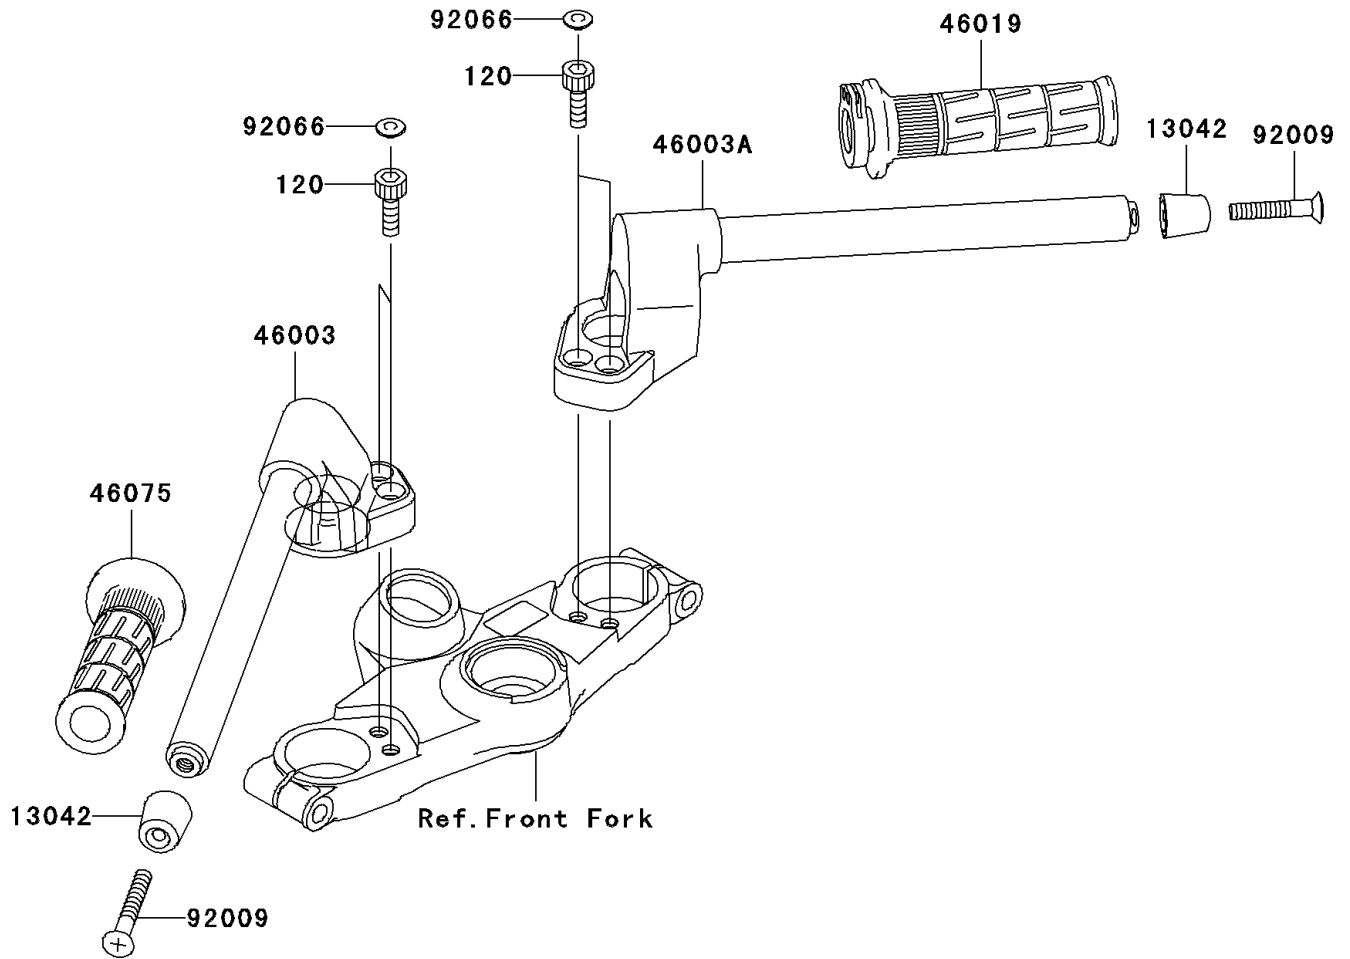

## 2002 ZZR® 1200 PARTS DIAGRAM

Handlebar

F2310

## 2002 ZZR® 1200 PARTS LIST

Handlebar

ITEM NAME	PART NUMBER	QUANTITY
BOLT-SOCKET,BLACK (Ref # 120)	120S0825	1
SCREW-PAN-CROS (Ref # 220)	220C0525	1
SCREW-PAN-CROS (Ref # 220A)	220C0540	1
WEIGHT,HANDLE (Ref # 13042)	13042-1005	1
LEVER,CHOKE (Ref # 13168)	13168-1516	1
HANDLE,LH,P.SILVER (Ref # 46003)	46003-1578-458	1
HANDLE,RH,P.SILVER (Ref # 46003A)	46003-1579-458	1
GRIP-ASSY,THROTTLE (Ref # 46019)	46019-1095	1
GRIP,LH (Ref # 46075)	46075-1144	1
HOUSING-ASSY-CONTROL,LH (Ref # 46091)	46091-1878	1
HOUSING-ASSY-CONTROL,RH (Ref # 46091A)	46091-1881	1
SCREW,8X45 (Ref # 92009)	92009-1257	1
PLUG (Ref # 92066)	92066-1216	1