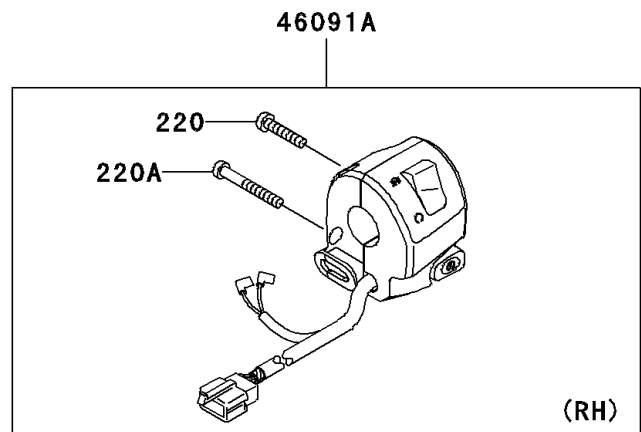

## 2002 ZZR® 1200 PARTS DIAGRAM

Handlebar

F2310

## 2002 ZZR® 1200 PARTS LIST

Handlebar

ITEM NAME	PART NUMBER	QUANTITY
BOLT-SOCKET,BLACK (Ref # 120)	120S0825	1
SCREW-PAN-CROS (Ref # 220)	220C0525	1
SCREW-PAN-CROS (Ref # 220A)	220C0540	1
WEIGHT,HANDLE (Ref # 13042)	13042-1005	1
LEVER,CHOKE (Ref # 13168)	13168-1516	1
HANDLE,LH,P.SILVER (Ref # 46003)	46003-1578-458	1
HANDLE,RH,P.SILVER (Ref # 46003A)	46003-1579-458	1
GRIP-ASSY,THROTTLE (Ref # 46019)	46019-1095	1
GRIP,LH (Ref # 46075)	46075-1144	1
HOUSING-ASSY-CONTROL,LH (Ref # 46091)	46091-1878	1
HOUSING-ASSY-CONTROL,RH (Ref # 46091A)	46091-1881	1
SCREW,8X45 (Ref # 92009)	92009-1257	1
PLUG (Ref # 92066)	92066-1216	1