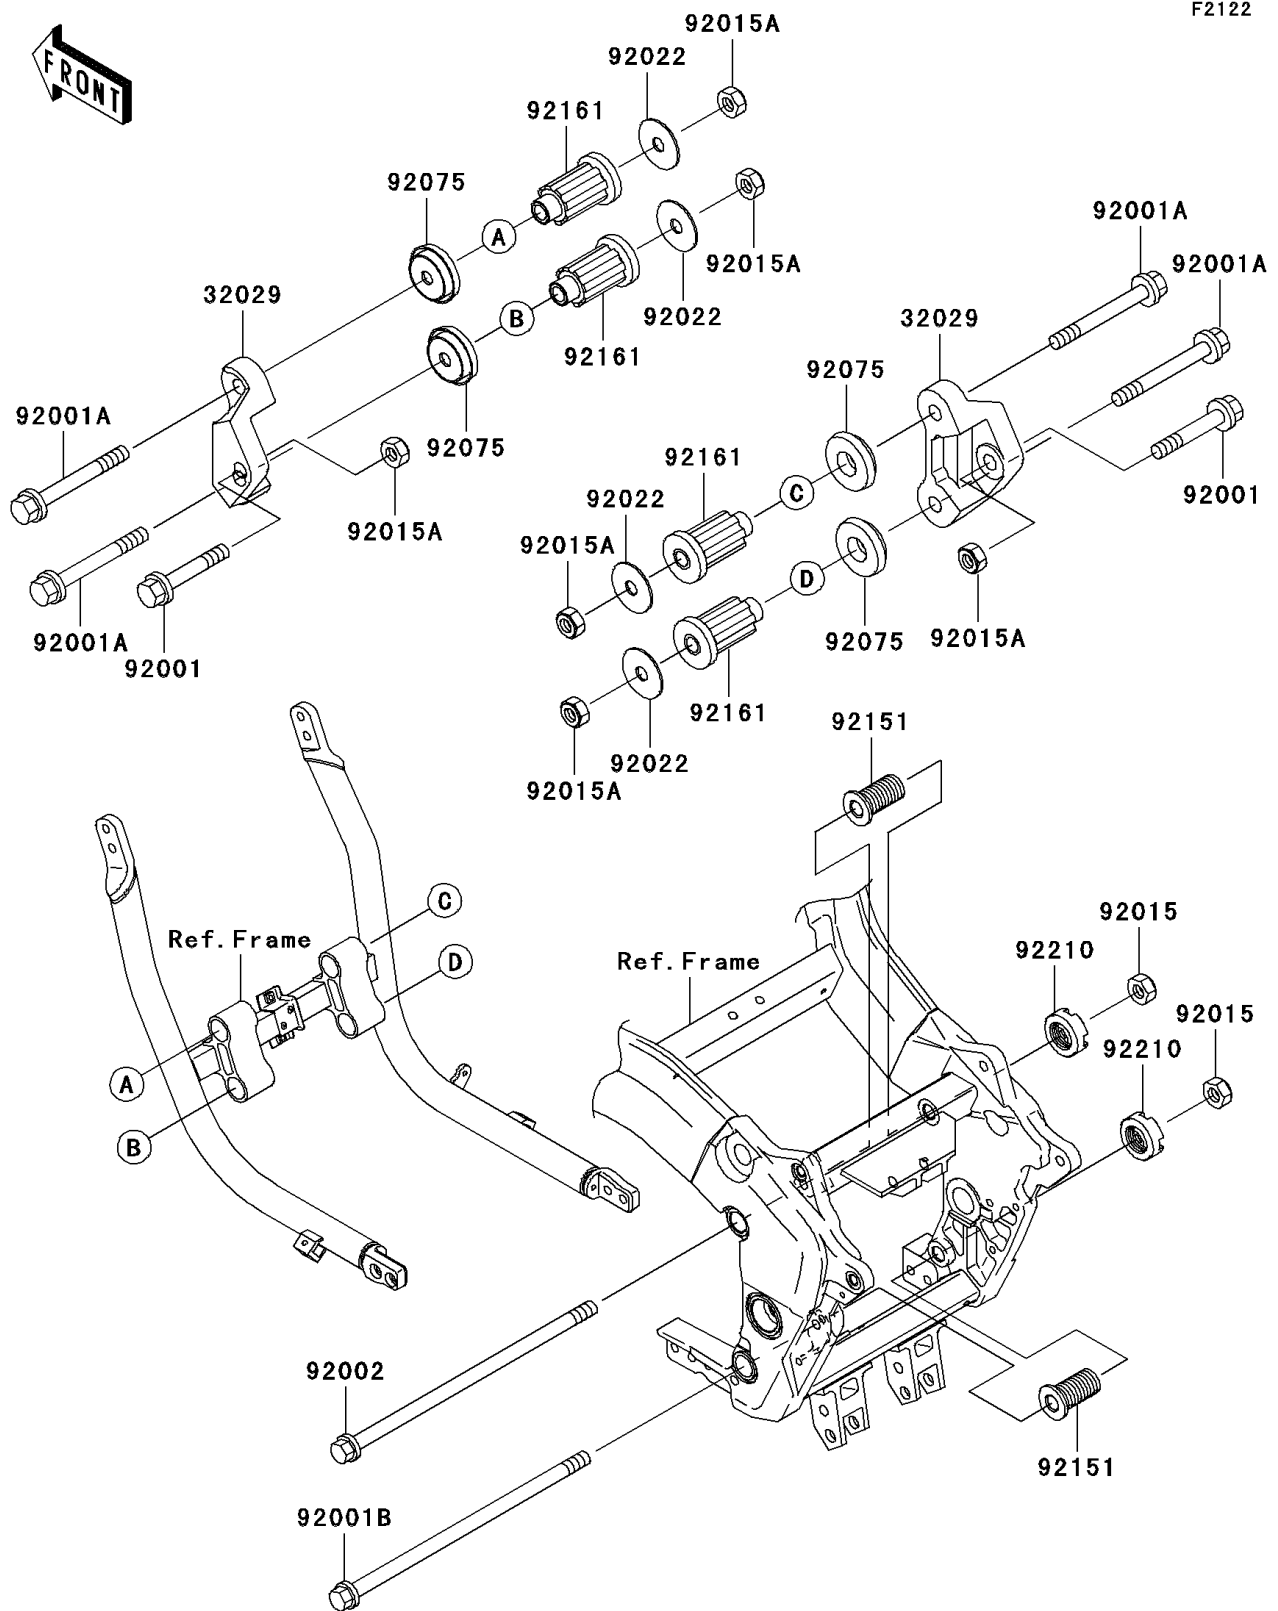

2002 ZZR® 1200 PARTS DIAGRAM

Engine Mount

2002 ZZR® 1200 PARTS LIST

Engine Mount

ITEM NAME	PART NUMBER	QUANTITY
BRACKET-ENGINE (Ref # 32029)	32029-1615	1
BOLT,FLANGED,10X60 (Ref # 92001)	92001-1617	1
BOLT,FLANGED,10X85 (Ref # 92001A)	92001-1619	1
BOLT,FLANGED,10X225,BLACK (Ref # 92001B)	92001-1622	1
BOLT,FLANGED,10X230 (Ref # 92002)	92002-1531	1
NUT,LOCK,10MM,BLACK (Ref # 92015)	92015-1189	1
NUT,LOCK,10MM (Ref # 92015A)	92015-1429	1
WASHER,10.5X37X1.6 (Ref # 92022)	92022-1246	1
DAMPER,ENGINE MOUNT,SIDE (Ref # 92075)	92075-1274	1
BOLT,ENGINE MOUNT,18MM (Ref # 92151)	92151-1609	1
DAMPER,ENGINE MOUNT,MAIN (Ref # 92161)	92161-1276	1
NUT,18MM (Ref # 92210)	92210-1203	1