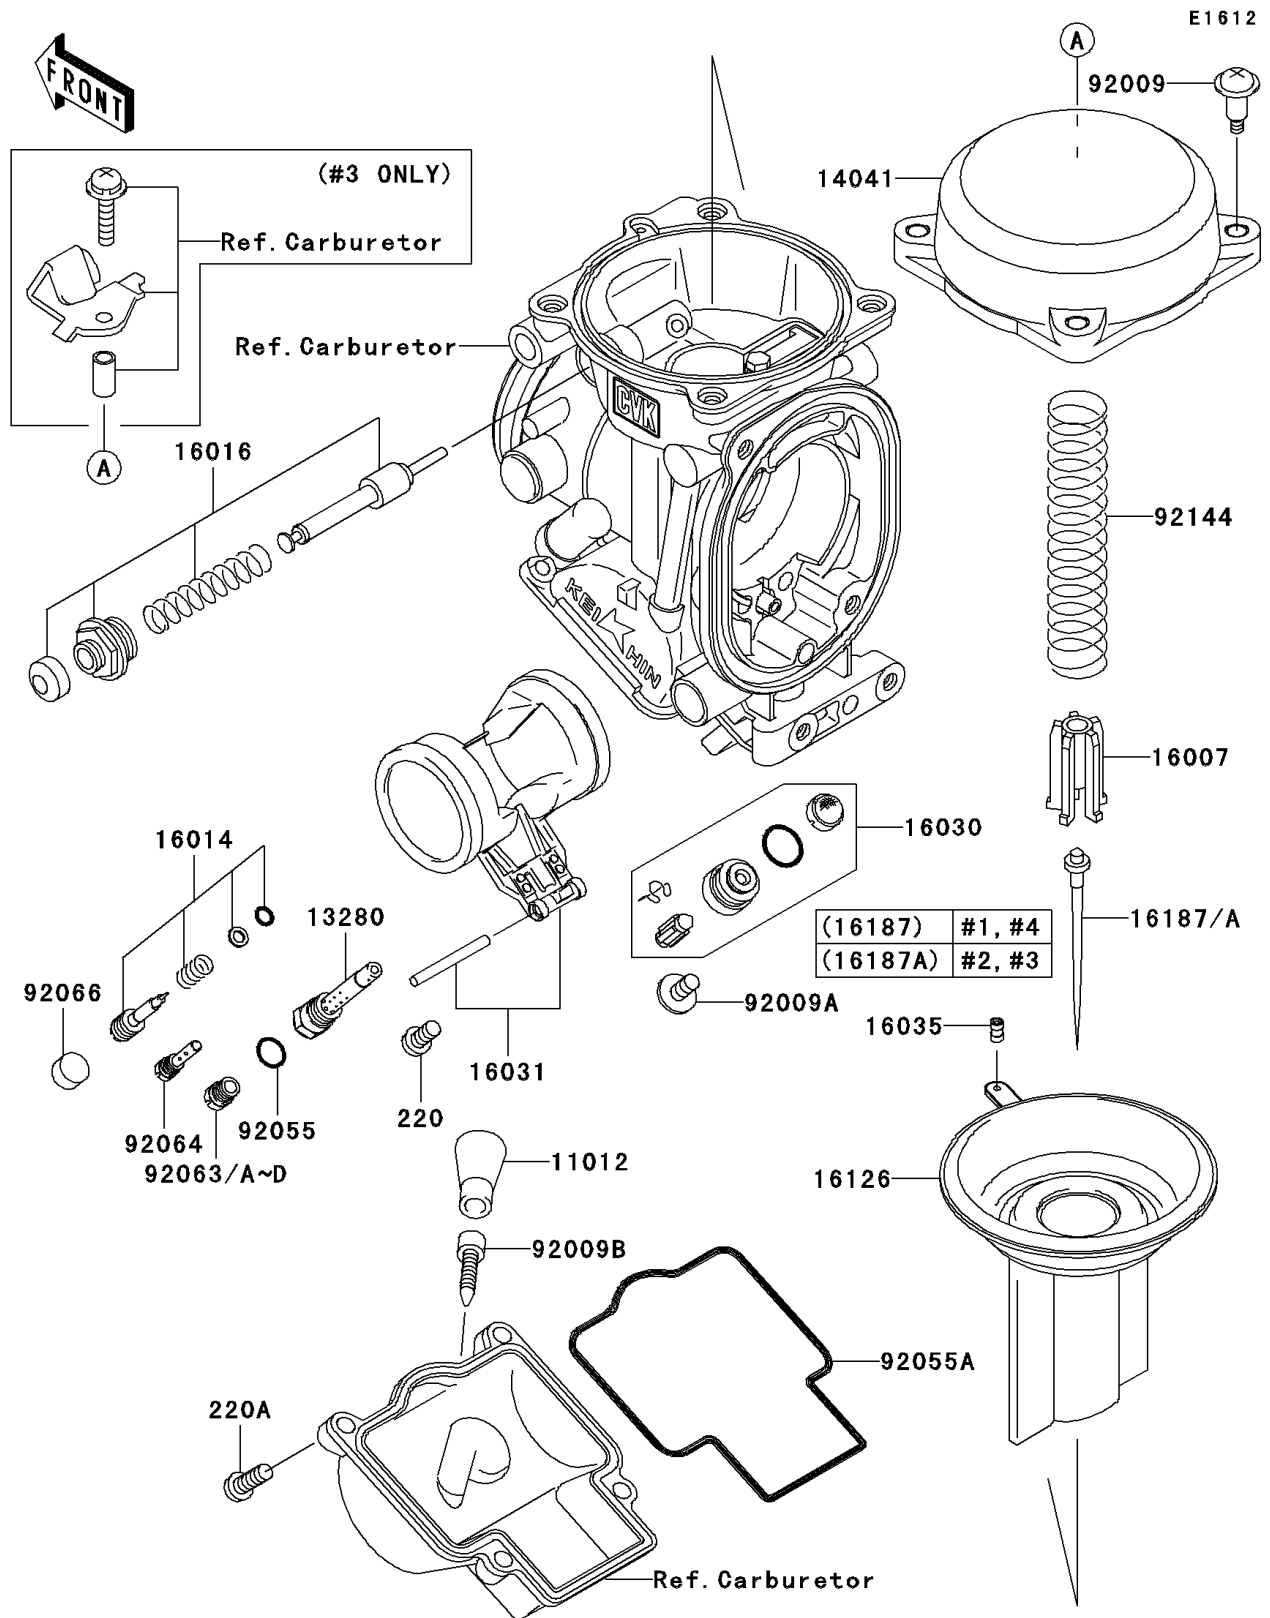

## 2002 ZZR® 1200 PARTS DIAGRAM

Carburetor Parts

## 2002 ZZR® 1200 PARTS LIST

### Carburetor Parts

ITEM NAME	PART NUMBER	QUANTITY
SCREW-PAN-CROS (Ref # 220)	220D0408	1
SCREW-PAN-CROS (Ref # 220A)	220D0414	1
CAP,DRAIN SCREW (Ref # 11012)	11012-1675	1
HOLDER,NEEDLE JET (Ref # 13280)	13280-1280	1
COVER-COMP,MIXING (Ref # 14041)	14041-1100	1
SEAT-SPRING,VALVE (Ref # 16007)	16007-1117	1
SCREW-PILOT AIR (Ref # 16014)	16014-1086	1
PLUNGER,STARTER (Ref # 16016)	16016-1090	1
VALVE-FLOAT (Ref # 16030)	16030-1077	1
FLOAT (Ref # 16031)	16031-1080	1
JET-AIR,LEAK (Ref # 16035)	16035-1055	1
VALVE,VACUUM (Ref # 16126)	16126-1359	1
NEEDLE-JET,N8CH (Ref # 16187)	16187-1238	1
NEEDLE-JET,N3RV (Ref # 16187A)	16187-1239	1
SCREW,4X4.4 (Ref # 92009)	92009-1549	1
SCREW,4X8 (Ref # 92009A)	92009-1550	1
SCREW,DRAIN,M6X0.75 (Ref # 92009B)	92009-1551	1
RING-O (Ref # 92055)	92055-1223	1
RING-O,FLOAT CHAMBER (Ref # 92055A)	92055-1426	1
JET-MAIN,#145 (Ref # 92063)	92063-1017	1
JET-MAIN,#148 (Ref # 92063A)	92063-1324	1
JET-MAIN,#150 (Ref # 92063B)	92063-1330	1
JET-MAIN,#152 (Ref # 92063C)	92063-1331	1
JET-MAIN,#155 (Ref # 92063D)	92063-1332	1
JET-PILOT,#40 (Ref # 92064)	92064-1236	1
PLUG,PILOT AIR SCREW,6.9X2 (Ref # 92066)	92066-1051	1
SPRING,THROTTLE VALVE (Ref # 92144)	92144-1535	1