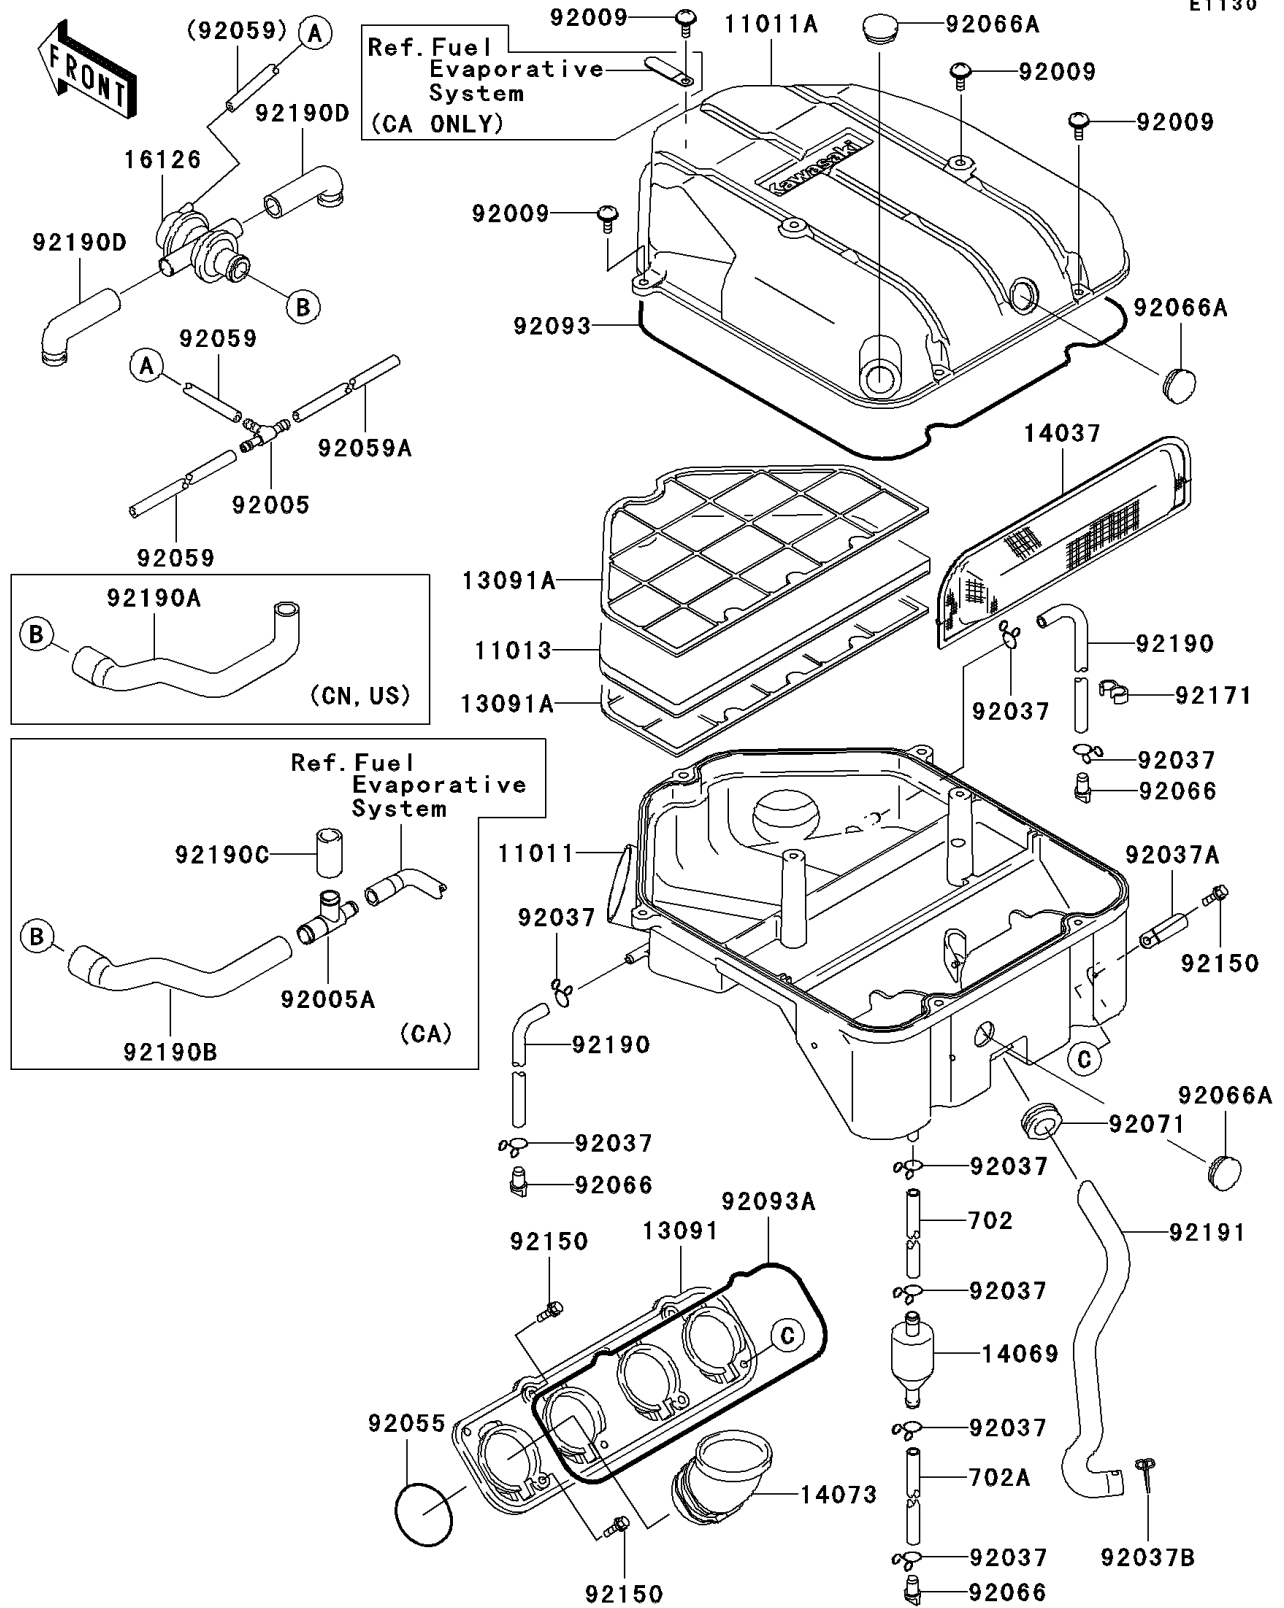

## 2002 ZZR® 1200 PARTS LIST

Air Cleaner

| ITEM NAME                          | PART NUMBER | QUANTITY |
|------------------------------------|-------------|----------|
| TUBE-RUBBER,7X10X170 (Ref # 702)   | 702A07170   | 1        |
| TUBE-RUBBER,7X10X280 (Ref # 702A)  | 702A07280   | 1        |
| CASE-AIR FILTER,LWR (Ref # 11011)  | 11011-1396  | 1        |
| CASE-AIR FILTER,UPP (Ref # 11011A) | 11011-1650  | 1        |
| ELEMENT-AIR FILTER (Ref # 11013)   | 11013-1227  | 1        |
| HOLDER,CARBURETOR (Ref # 13091)    | 13091-1818  | 1        |
| HOLDER,ELEMENT (Ref # 13091A)      | 13091-1819  | 1        |
| SCREEN,AIR FILTER (Ref # 14037)    | 14037-1305  | 1        |
| BREATHER (Ref # 14069)             | 14069-1051  | 1        |
| DUCT,AIR FILTER (Ref # 14073)      | 14073-1575  | 1        |
| VALVE,AIR SWITCH (Ref # 16126)     | 16126-1416  | 1        |
| FITTING,TUBE,T-TYPE (Ref # 92005)  | 92005-1017  | 1        |
| SCREW,6X16 (Ref # 92009)           | 92009-1621  | 1        |
| CLAMP,TUBE (Ref # 92037)           | 92037-147   | 1        |
| CLAMP,L=45 (Ref # 92037A)          | 92037-1539  | 1        |
| CLAMP,TUBE (Ref # 92037B)          | 92037-213   | 1        |
| RING-O,67.7X3.1 (Ref # 92055)      | 92055-1434  | 1        |
| TUBE,4X9X190 (Ref # 92059)         | 92059-1032  | 1        |
| TUBE,FUEL,4X9X140 (Ref # 92059A)   | 92059-1230  | 1        |
| PLUG,DRAIN (Ref # 92066)           | 92066-1211  | 1        |
| PLUG (Ref # 92066A)                | 92066-1389  | 1        |
| GROMMET (Ref # 92071)              | 92071-1165  | 1        |
| SEAL,AIR FILTER CASE (Ref # 92093) | 92093-1349  | 1        |
| SEAL,AIR FILTER (Ref # 92093A)     | 92093-1350  | 1        |
| BOLT,5X16 (Ref # 92150)            | 92150-1363  | 1        |
| CLAMP (Ref # 92171)                | 92171-1184  | 1        |
| TUBE,DIRT SIDE (Ref # 92190)       | 92190-1372  | 1        |
| TUBE (Ref # 92190D)                | 92190-1436  | 1        |
| TUBE,BLOWBY (Ref # 92191)          | 92191-1762  | 1        |