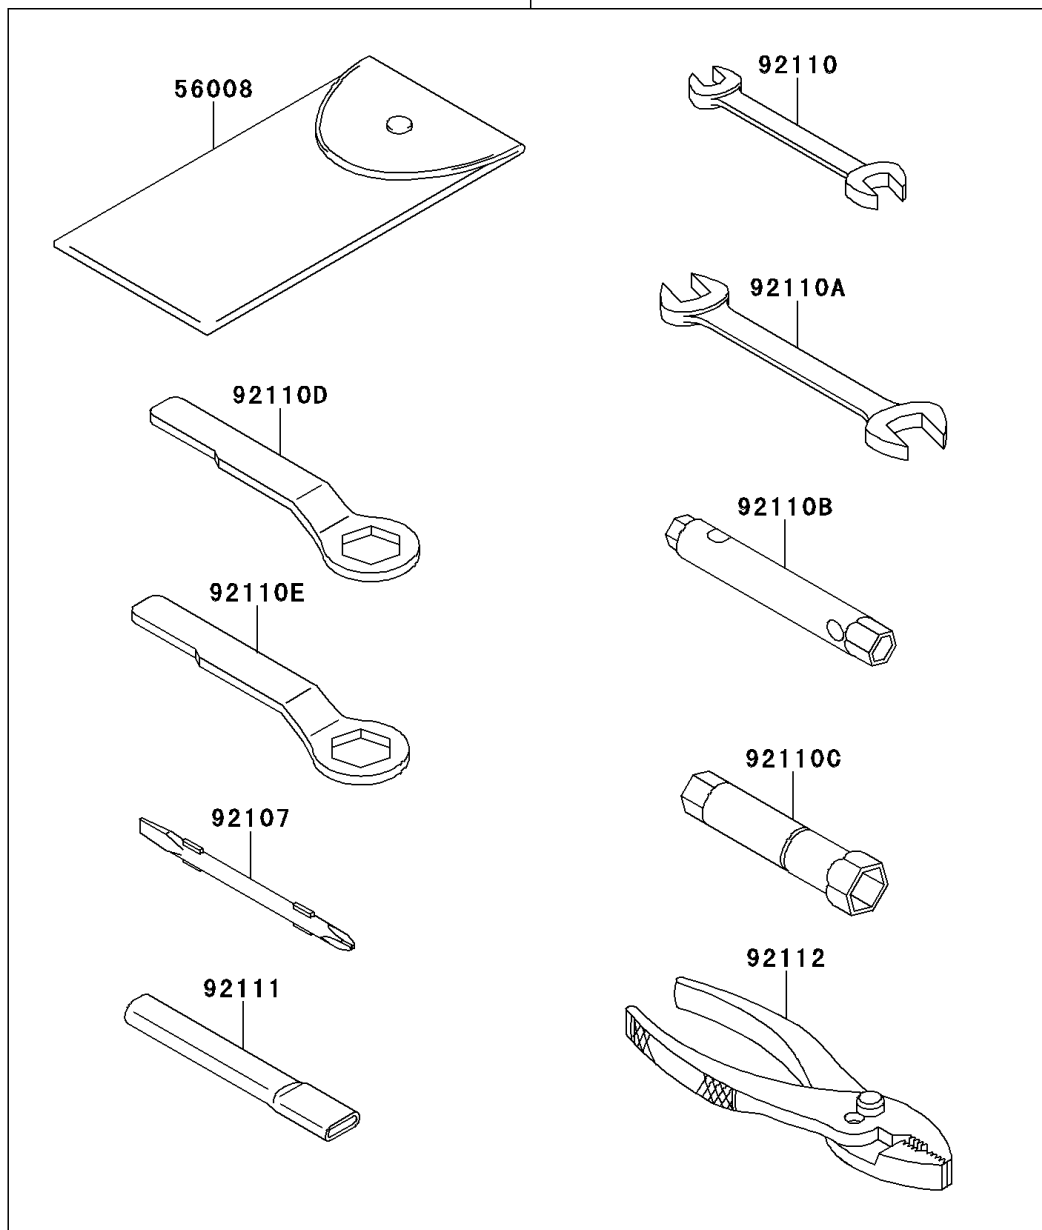

## 2009 KLX250SF PARTS DIAGRAM

Owner's Tools

56007

F2810

## 2009 KLX250SF PARTS LIST

Owner's Tools

ITEM NAME	PART NUMBER	QUANTITY
TOOL-KIT (Ref # 56007)	56007-0056	1
BAG,TOOL (Ref # 56008)	56008-0019	1
GASKET-LIQUID,TB1211,WHITE (Ref # 56019)	56019-120	1
GASKET-LIQUID,TB1211F,CLEAR (Ref # 92104)	92104-0004	1
GASKET-LIQUID,TB1216B,BLACK (Ref # 92104A)	92104-1064	1
TOOL-DRIVER,#2PHILLIPS&SLOT (Ref # 92107)	92107-0007	1
TOOL-WRENCH,OPEN END,10X12 (Ref # 92110)	92110-0031	1
TOOL-WRENCH,OPEN END,14X17 (Ref # 92110A)	92110-0032	1
TOOL-WRENCH,BOX,8&10MM (Ref # 92110B)	92110-0033	1
TOOL-WRENCH,BOX,16MM (Ref # 92110C)	92110-0034	1
TOOL-WRENCH,BOX END,27MM (Ref # 92110D)	92110-0035	1
TOOL-WRENCH,BOX END,22MM (Ref # 92110E)	92110-0036	1
TOOL-BAR,BOX END,WRENCH (Ref # 92111)	92111-0004	1
TOOL-PLIERS (Ref # 92112)	92112-0003	1