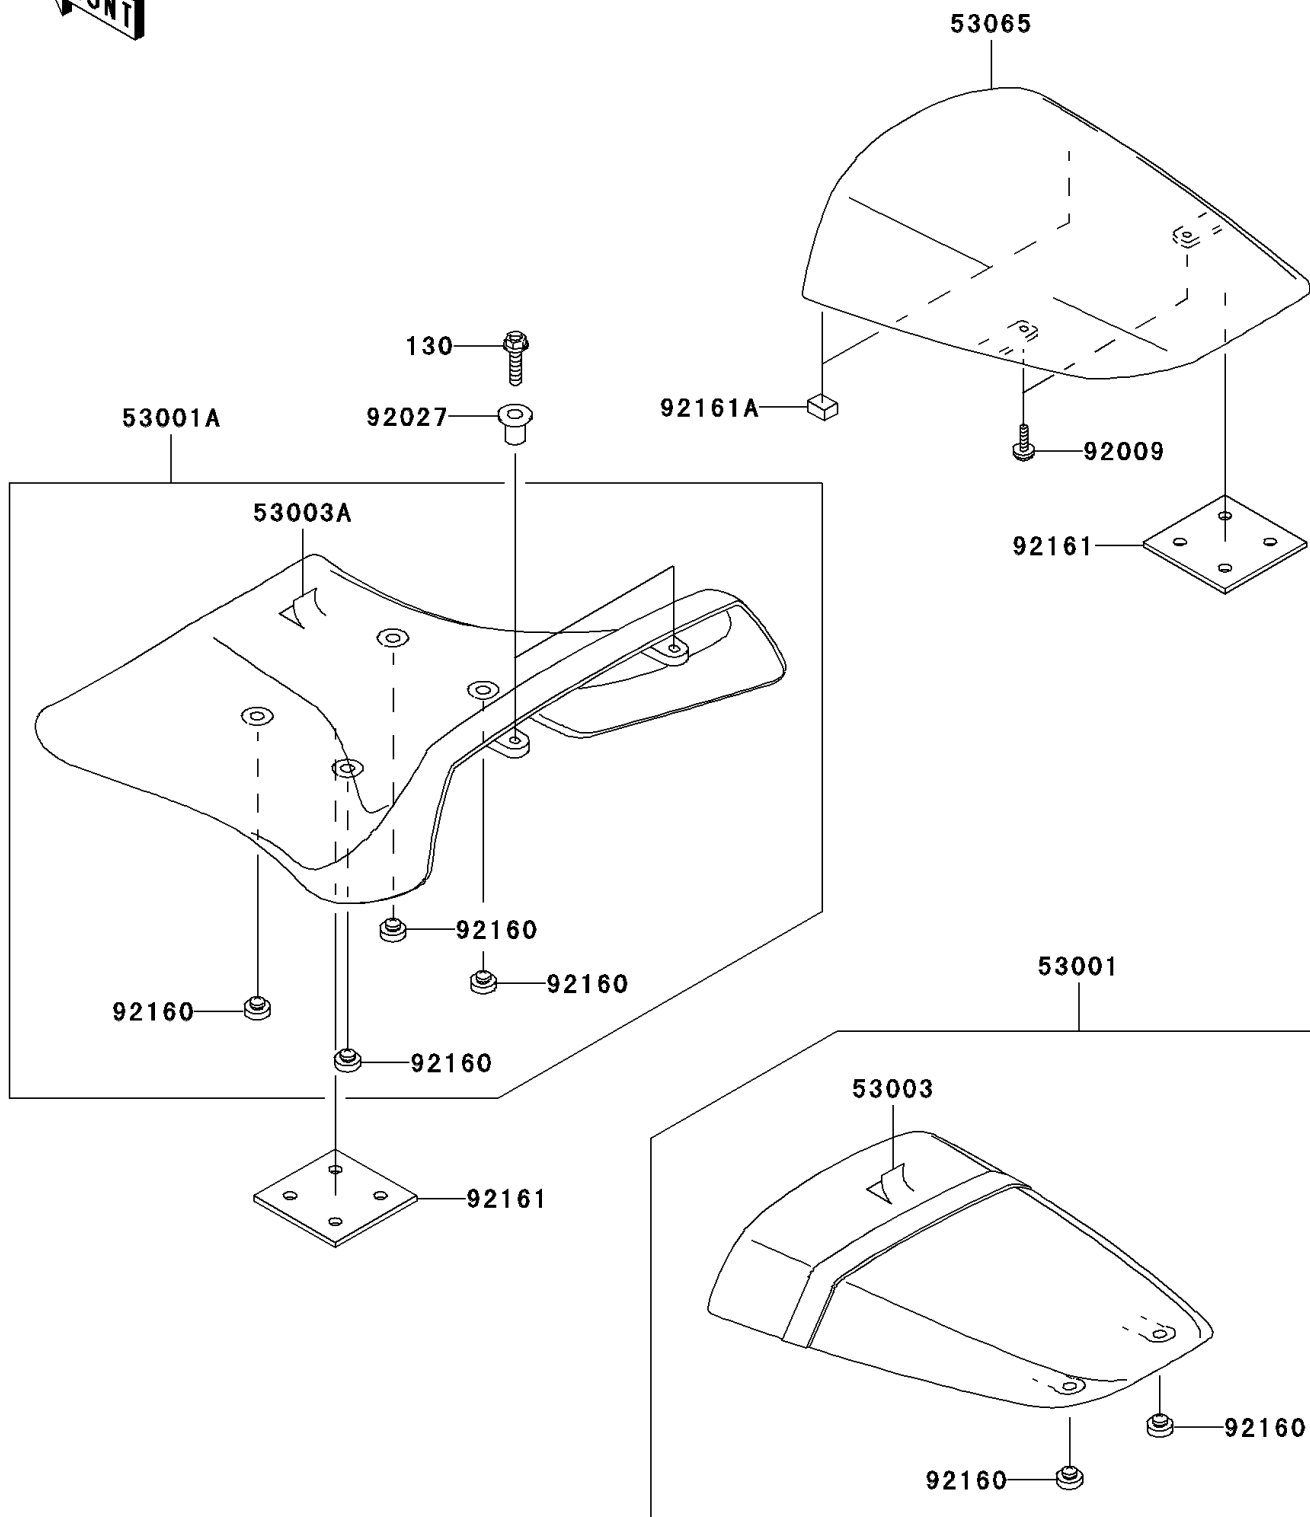

2006 NINJA® ZX™-12R PARTS DIAGRAM

Seat

F2510

2006 NINJA® ZX™-12R PARTS LIST

Seat

ITEM NAME	PART NUMBER	QUANTITY
BOLT-FLANGED,6X25 (Ref # 130)	130J0625	1
SEAT-ASSY,RR,W/BAND,BLACK (Ref # 53001)	53001-1959-MA	1
SEAT-ASSY,FR,BLACK (Ref # 53001A)	53001-1993-MA	1
LEATHER,REAR SEAT,BLACK (Ref # 53003)	53003-1445-MA	1
LEATHER,FRONT SEAT,BLACK (Ref # 53003A)	53003-1502-MA	1
COVER SEAT,P.M.BLACK (Ref # 53065)	53065-1051-218	1
SCREW,5X16 (Ref # 92009)	92009-1909	1
COLLAR,L=12 (Ref # 92027)	92027-1062	1
DAMPER,SEAT (Ref # 92160)	92160-1455	1
DAMPER (Ref # 92161)	92161-1149	1
DAMPER (Ref # 92161A)	92161-1164	1