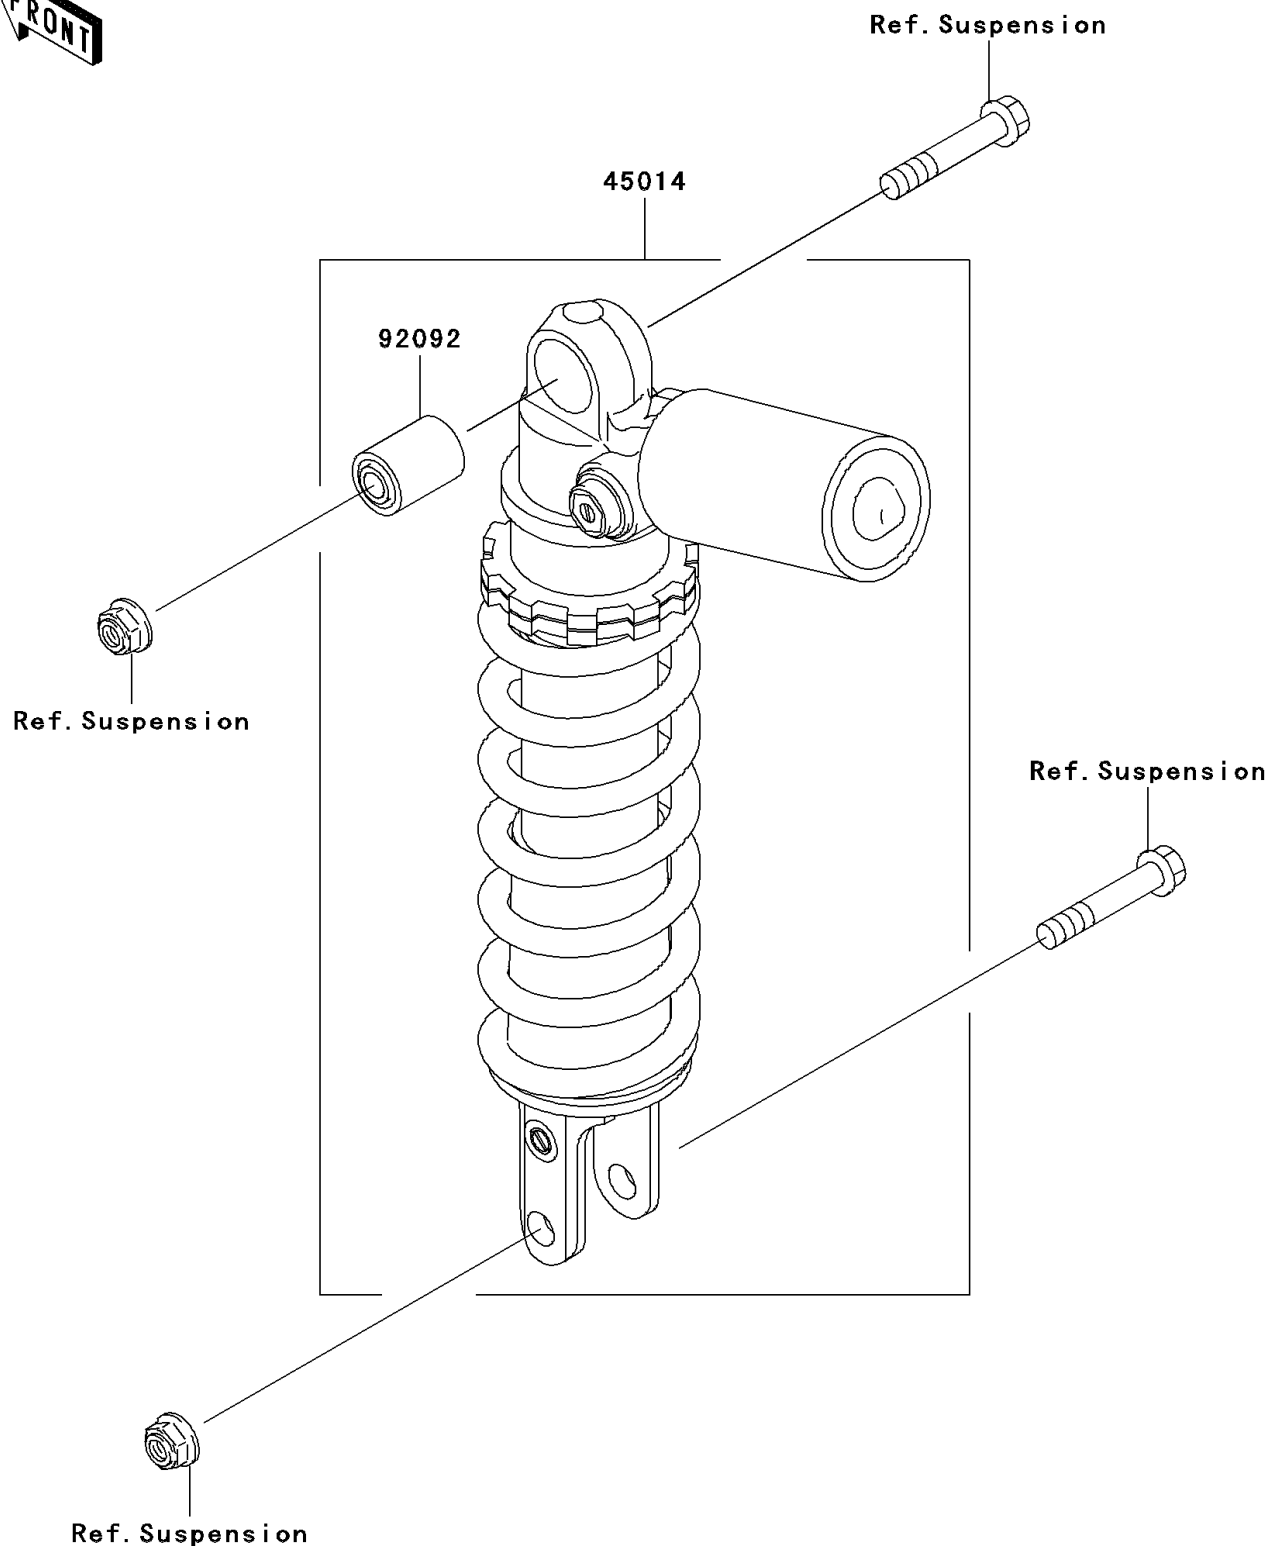

2006 NINJA® ZX™-12R PARTS DIAGRAM

Shock Absorber(s)

F2280

2006 NINJA® ZX™-12R PARTS LIST

Shock Absorber(s)

ITEM NAME	PART NUMBER	QUANTITY
SHOCKABSORBER (Ref # 45014)	45014-0025	1
BUSHING-RUBBER (Ref # 92092)	92092-1058	1