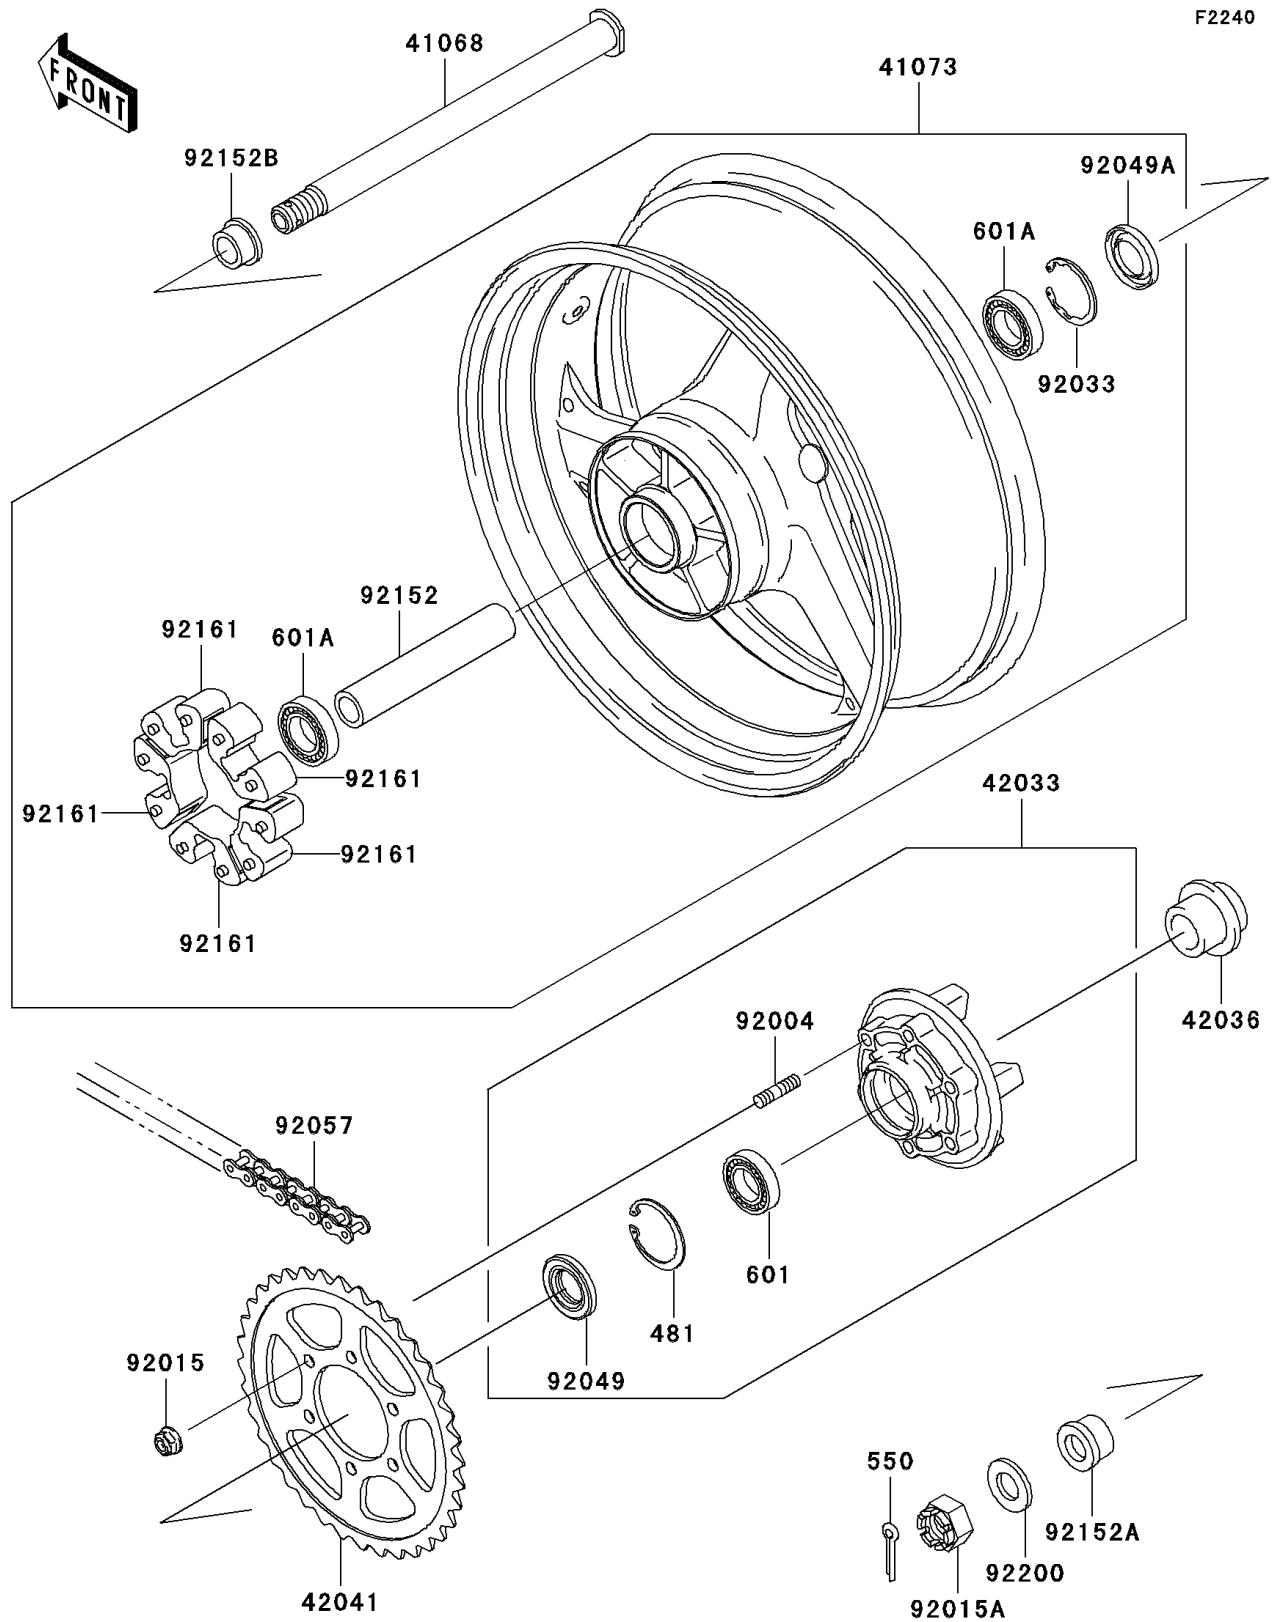

2006 NINJA® ZX™-12R PARTS DIAGRAM

Rear Hub

2006 NINJA® ZX™-12R PARTS LIST

Rear Hub

ITEM NAME	PART NUMBER	QUANTITY
CIRCLIP (Ref # 481)	481J5500	1
PIN-COTTER,4.0X40 (Ref # 550)	550D4040	1
BEARING-BALL,#6006G (Ref # 601)	601B6006G	1
BEARING-BALL (Ref # 601A)	601B6205UU	1
AXLE,RR (Ref # 41068)	41068-1416	1
WHEEL-ASSY,RR,C.GOLD (Ref # 41073)	41073-1681-457	1
COUPLING-ASSY,RR HUB (Ref # 42033)	42033-1203	1
SLEEVE,RR HUB,L=22 (Ref # 42036)	42036-1279	1
SPROCKET-HUB,46T (Ref # 42041)	42041-1523	1
STUD,10X19 (Ref # 92004)	92004-1275	1
NUT,FLANGED,10MM (Ref # 92015)	92015-1335	1
NUT,CASTLE,24MM (Ref # 92015A)	92015-1844	1
RING-SNAP,52MM (Ref # 92033)	92033-1043	1
SEAL-OIL,PJN40556 (Ref # 92049)	92049-1263	1
SEAL-OIL,RR HUB (Ref # 92049A)	92049-1375	1
CHAIN,DRIVE,DID50ZVM3X116L (Ref # 92057)	92057-1477	1
COLLAR,RR HUB,L=152.5 (Ref # 92152)	92152-1080	1
COLLAR,RR AXLE,LH,L=16.5 (Ref # 92152A)	92152-1181	1
COLLAR,RR AXLE,RH,L=16 (Ref # 92152B)	92152-1246	1
DAMPER,SHOCK,RR HUB (Ref # 92161)	92161-1286	1
WASHER,25.5X38X3.2 (Ref # 92200)	92200-1479	1