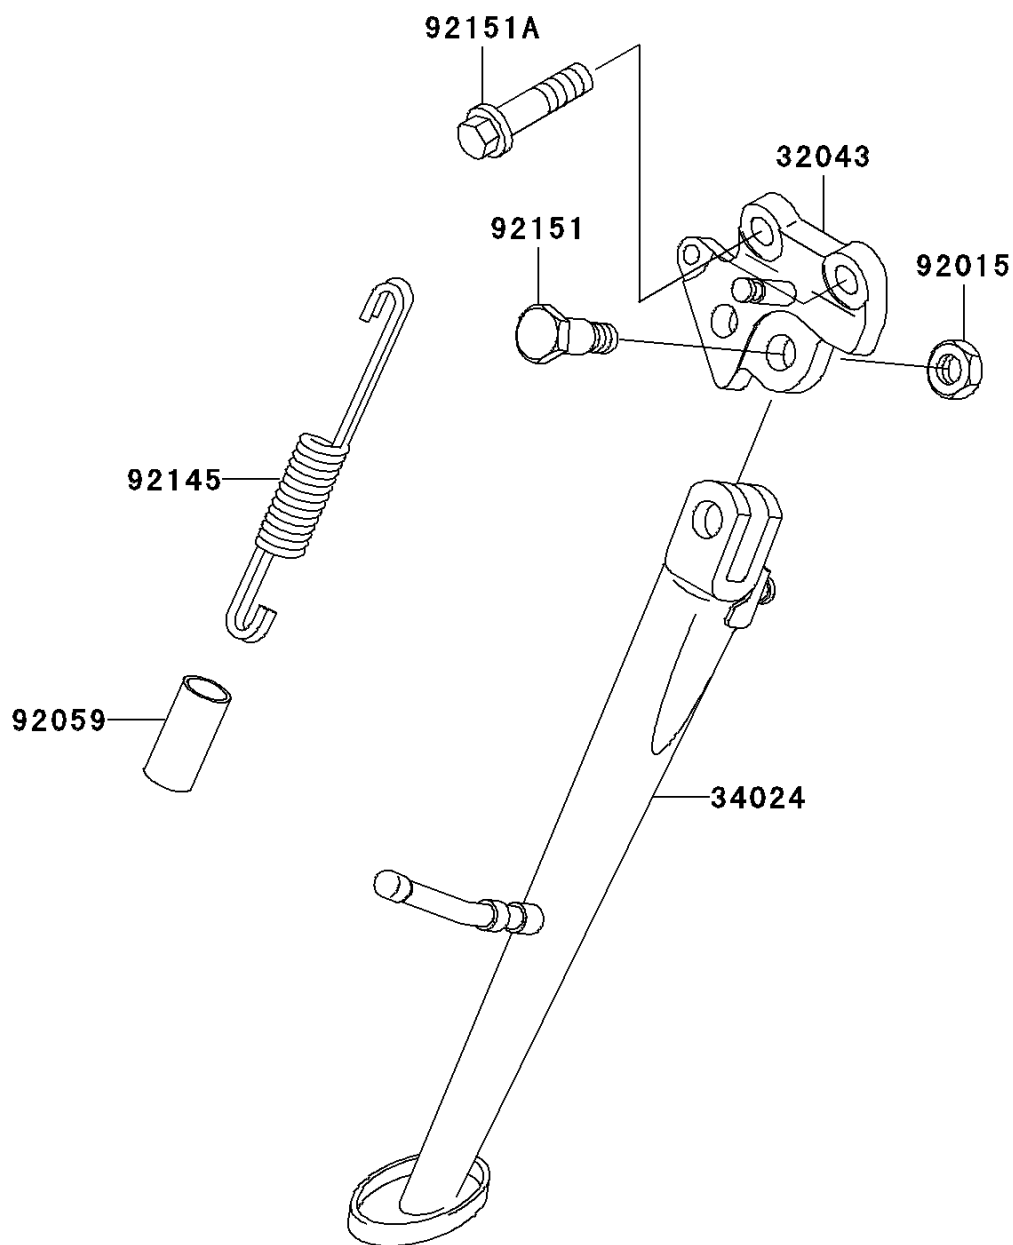

2006 NINJA® ZX™-12R PARTS DIAGRAM

Stand(s)

F2190

2006 NINJA® ZX™-12R PARTS LIST

Stand(s)

ITEM NAME	PART NUMBER	QUANTITY
BRACKET-STAND,SIDE (Ref # 32043)	32043-1472	1
STAND-SIDE,F.S.BLACK (Ref # 34024)	34024-1373-8F	1
NUT,LOCK,10MM,BLACK (Ref # 92015)	92015-1188	1
TUBE,14X17X50 (Ref # 92059)	92059-1961	1
SPRING,SIDE STAND (Ref # 92145)	92145-1317	1
BOLT,SIDE STAND (Ref # 92151)	92151-1531	1
BOLT,FLANGED,10X25 (Ref # 92151A)	92151-1802	1