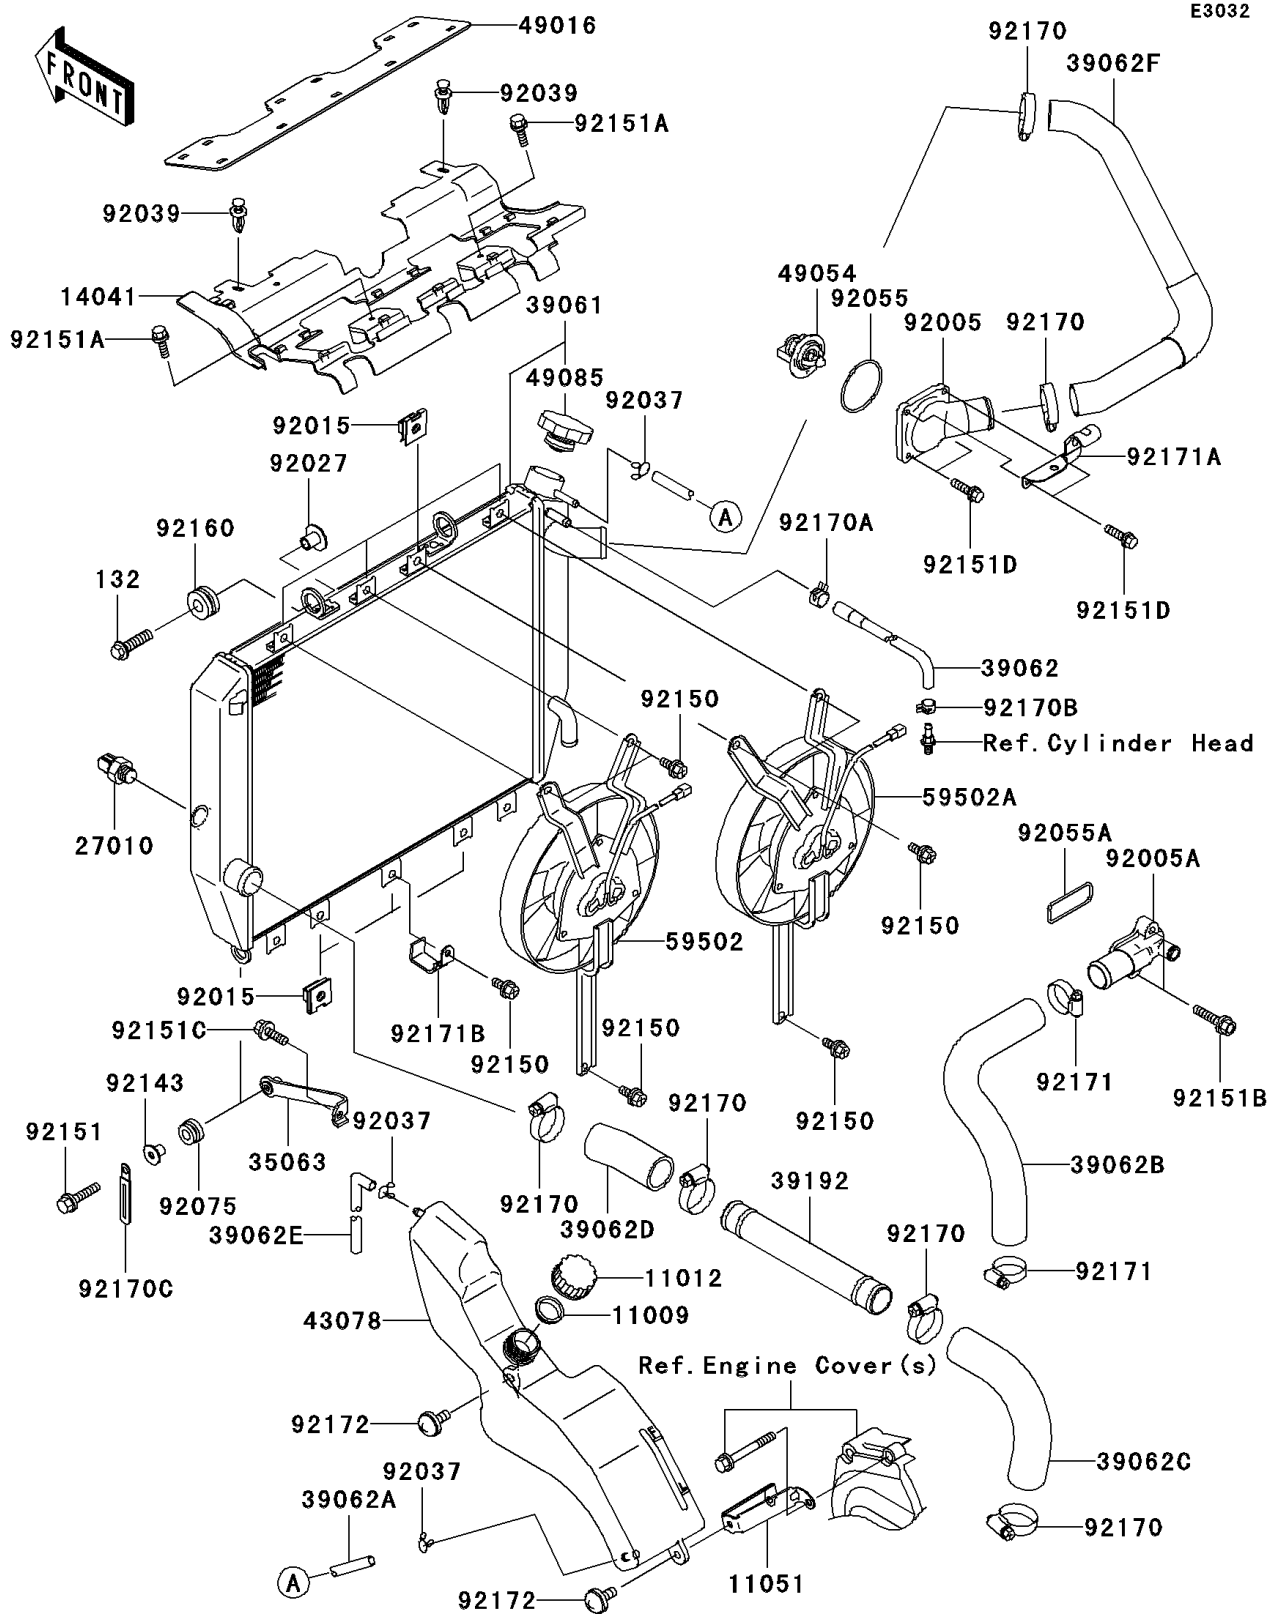

## 2006 NINJA® ZX™-12R PARTS DIAGRAM

Radiator

## 2006 NINJA® ZX™-12R PARTS LIST

Radiator

ITEM NAME	PART NUMBER	QUANTITY
GASKET,RESERVOIR TANK CAP (Ref # 11009)	11009-1145	1
CAP (Ref # 11012)	11012-1084	1
BRACKET (Ref # 11051)	11051-1435	1
COVER-COMP (Ref # 14041)	14041-1170	1
SWITCH (Ref # 27010)	27010-1443	1
STAY (Ref # 35063)	35063-1058	1
RADIATOR-ASSY (Ref # 39061)	39061-1304	1
HOSE-COOLING,RADIATOR (Ref # 39062)	39062-0063	1
HOSE-COOLING,RADIATOR-RESERVE (Ref # 39062A)	39062-1719	1
HOSE-COOLING,PUMP-CYLINDER (Ref # 39062B)	39062-1792	1
HOSE-COOLING,PIPE-PUMP (Ref # 39062C)	39062-1795	1
HOSE-COOLING,RADIATOR-PIPE (Ref # 39062D)	39062-1807	1
HOSE-COOLING (Ref # 39062E)	39062-1862	1
HOSE-COOLING,HEAD-RADIATOR (Ref # 39062F)	39062-1863	1
PIPE-WATER (Ref # 39192)	39192-1129	1
RESERVOIR (Ref # 43078)	43078-0016	1
COVER-SEAL,COVER-COMP (Ref # 49016)	49016-1214	1
THERMOSTAT (Ref # 49054)	49054-1067	1
CAP-ASSY-PRESSURE (Ref # 49085)	49085-1067	1
FAN-ASSY,LH (Ref # 59502)	59502-1143	1
FAN-ASSY,RH (Ref # 59502A)	59502-1144	1
FITTING (Ref # 92005)	92005-1362	1
FITTING (Ref # 92005A)	92005-1364	1
NUT (Ref # 92015)	92015-1487	1
COLLAR,L=14 (Ref # 92027)	92027-1134	1
CLAMP,TUBE (Ref # 92037)	92037-147	1
RIVET (Ref # 92039)	92039-1227	1
RING-O,53.5X2.6 (Ref # 92055)	92055-112	1
RING-O (Ref # 92055A)	92055-1402	1