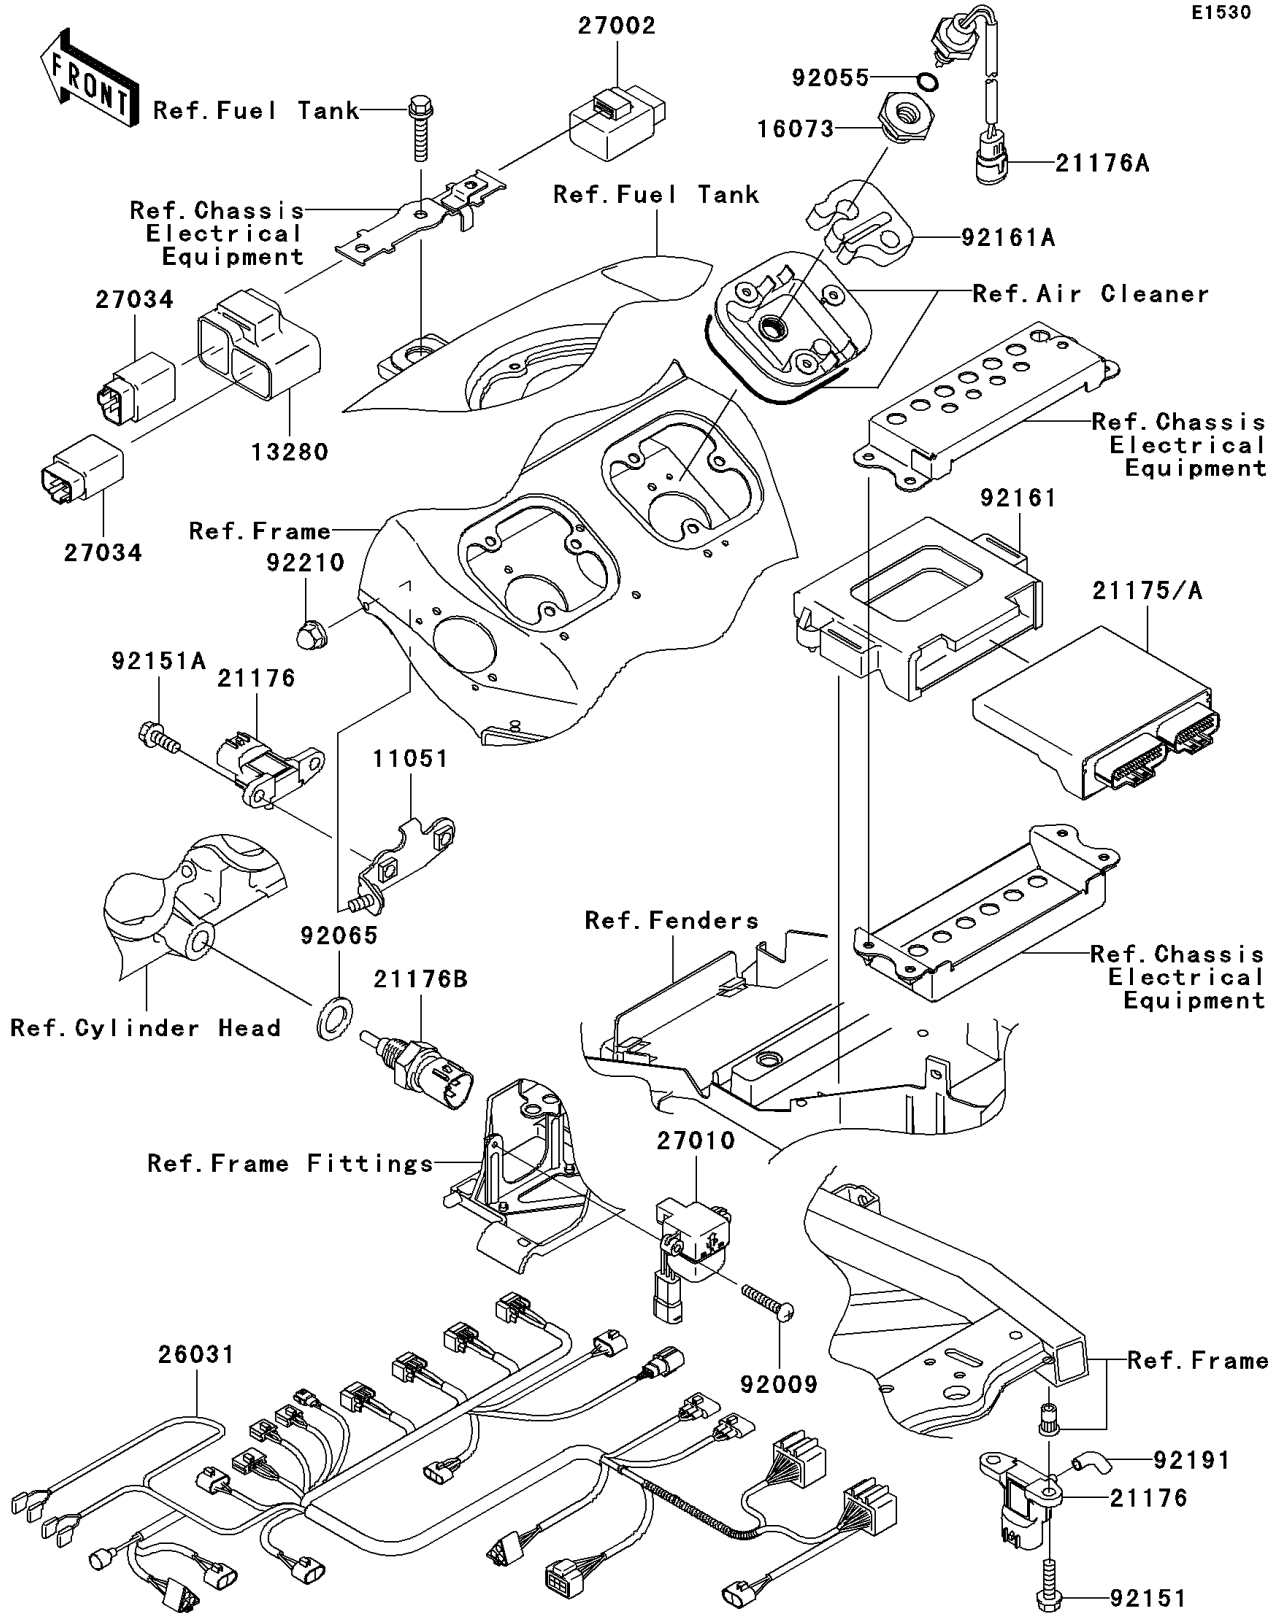

2006 NINJA® ZX™-12R PARTS DIAGRAM

Fuel Injection

E1530

2006 NINJA® ZX™-12R PARTS LIST

Fuel Injection

ITEM NAME	PART NUMBER	QUANTITY
BRACKET (Ref # 11051)	11051-1660	1
HOLDER,RELAY ASSY (Ref # 13280)	13280-1274	1
INSULATOR (Ref # 16073)	16073-1121	1
SENSOR,PRESSURE (Ref # 21176)	21176-1095	1
SENSOR,AIR TEMPERATURE (Ref # 21176A)	21176-1097	1
SENSOR,WATER TEMPERATURE (Ref # 21176B)	21176-1098	1
HARNESS (Ref # 26031)	26031-0137	1
RELAY-ASSY (Ref # 27002)	27002-1062	1
SWITCH (Ref # 27010)	27010-1426	1
RELAY,FAN (Ref # 27034)	27034-1073	1
SCREW,4X20 (Ref # 92009)	92009-1897	1
RING-O,ID=9.5 (Ref # 92055)	92055-1386	1
GASKET,12X22X2 (Ref # 92065)	92065-097	1
BOLT,6X22 (Ref # 92151)	92151-1236	1
BOLT,FLANGED,6X16 (Ref # 92151A)	92151-1774	1
DAMPER,CONTROL UNIT (Ref # 92161)	92161-0181	1
DAMPER (Ref # 92161A)	92161-1144	1
TUBE (Ref # 92191)	92191-1499	1
NUT (Ref # 92210)	92210-1252	1
CONTROL UNIT-ELECTRONIC (Ref # 21175)	21175-0028	1
CONTROL UNIT-ELECTRONIC (Ref # 21175A)	21175-0036	1