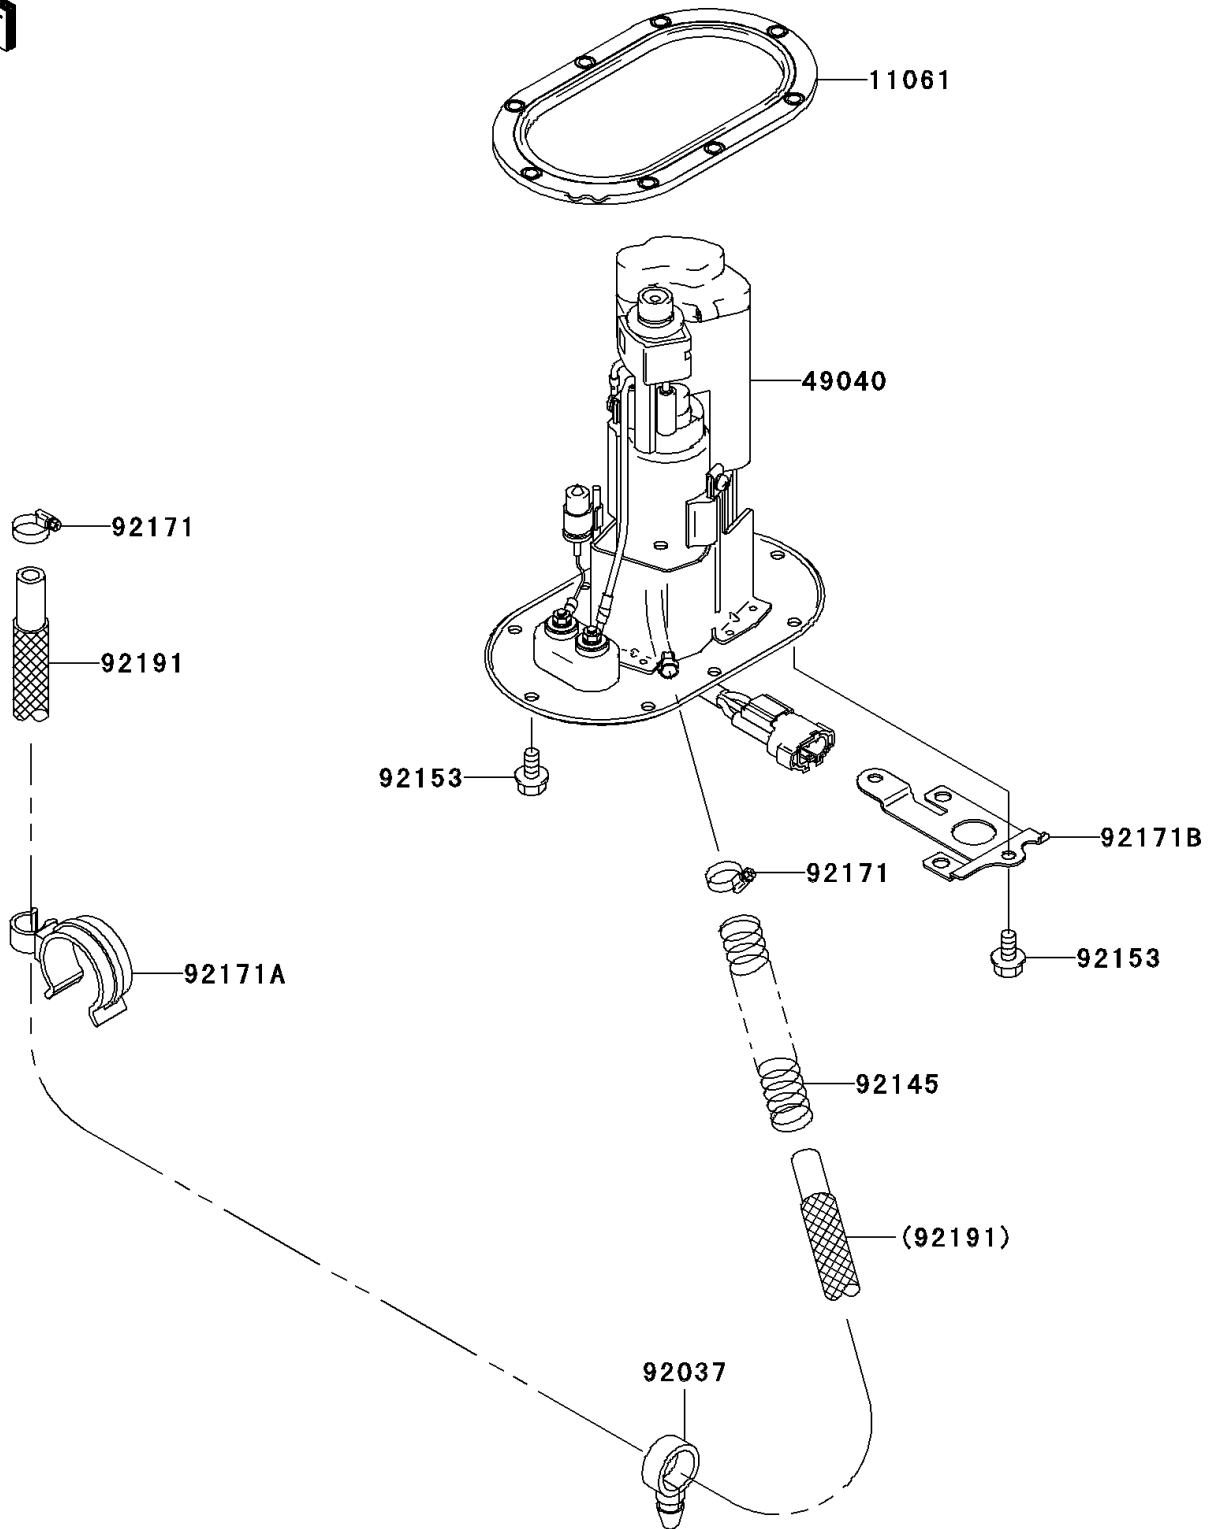

2006 NINJA® ZX™-12R PARTS DIAGRAM

Fuel Pump

E1520

2006 NINJA® ZX™-12R PARTS LIST

Fuel Pump

ITEM NAME	PART NUMBER	QUANTITY
GASKET,FUEL PUMP (Ref # 11061)	11061-1109	1
PUMP-FUEL (Ref # 49040)	49040-1077	1
CLAMP,HOSE (Ref # 92037)	92037-1827	1
SPRING,PUMP TUBE (Ref # 92145)	92145-1415	1
BOLT,5X13 (Ref # 92153)	92153-1175	1
CLAMP (Ref # 92171)	92171-1274	1
CLAMP (Ref # 92171A)	92171-1276	1
CLAMP,FUEL PUMP (Ref # 92171B)	92171-1506	1
TUBE,L=930 (Ref # 92191)	92191-1690	1