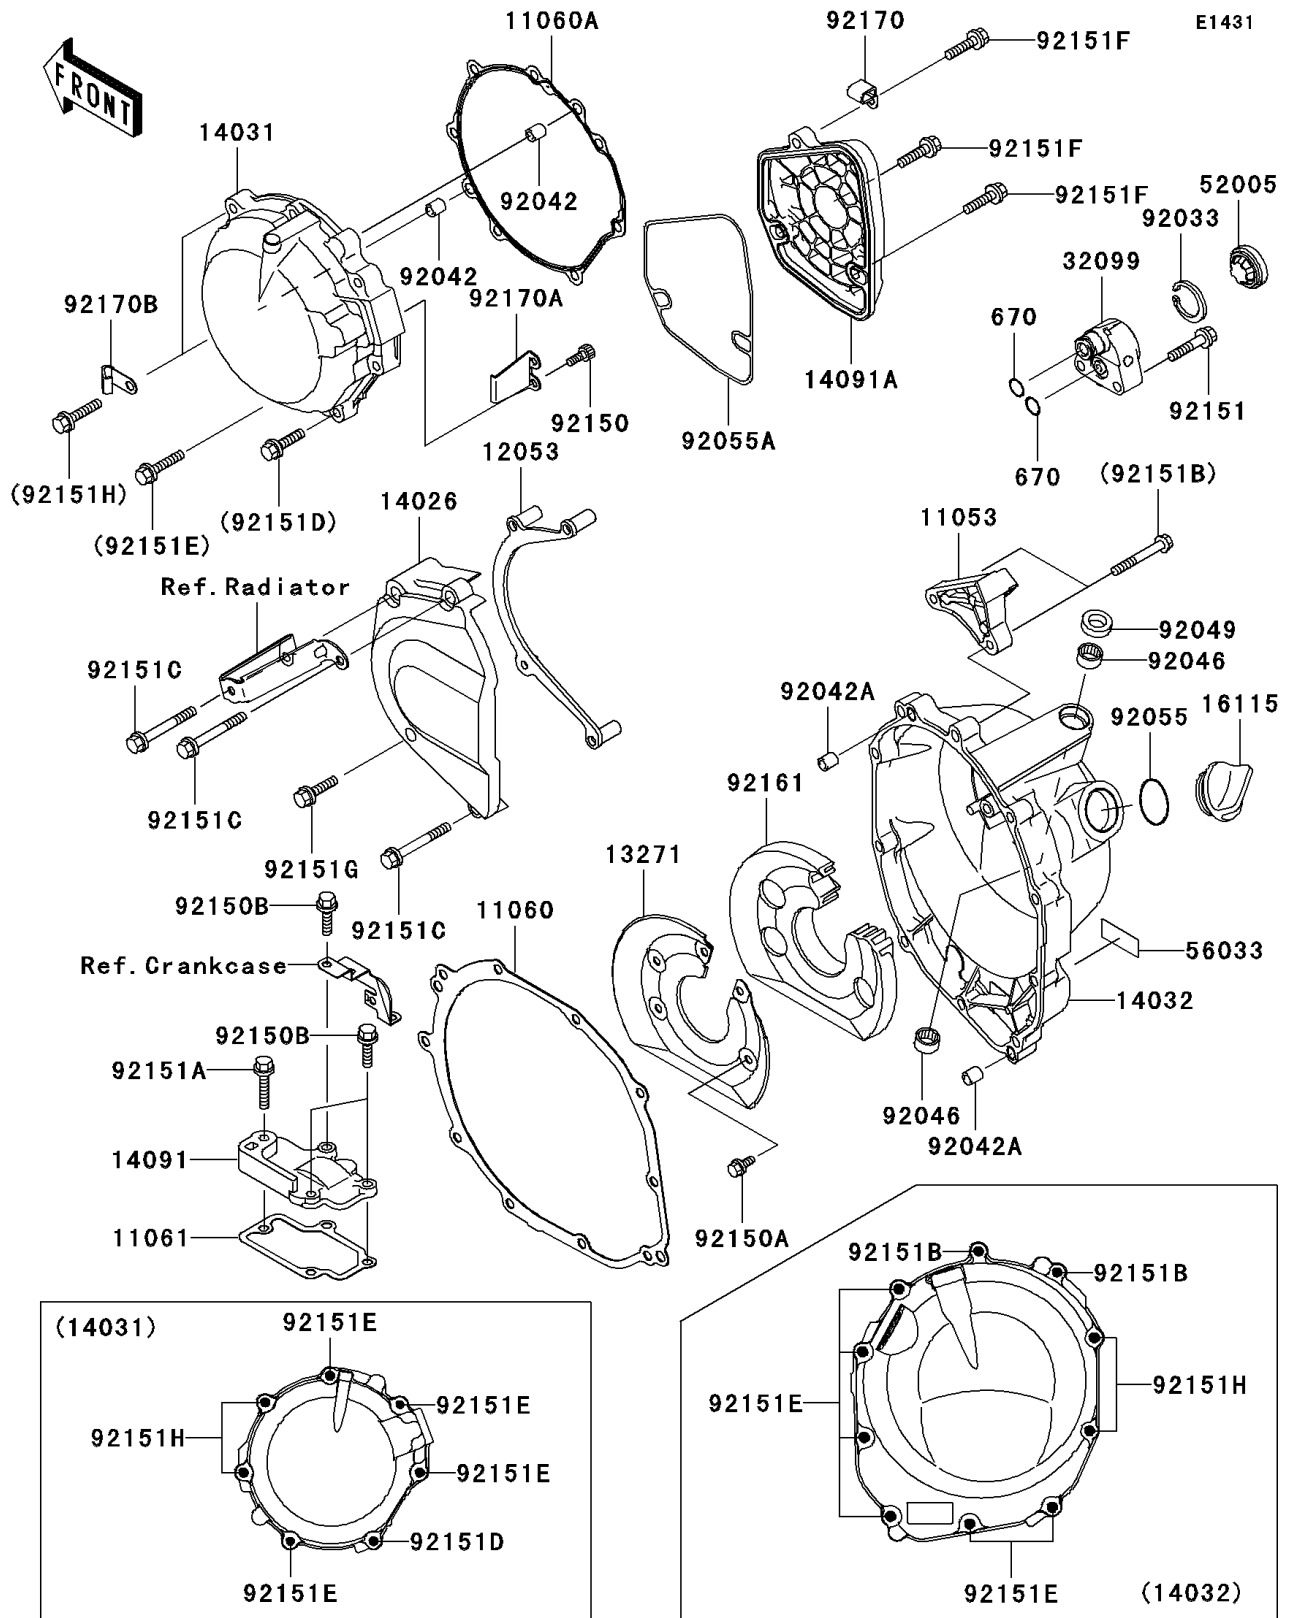

2006 NINJA® ZX™-12R PARTS DIAGRAM

Engine Cover(s)

2006 NINJA® ZX™-12R PARTS LIST

Engine Cover(s)

ITEM NAME	PART NUMBER	QUANTITY
O RING,12MM (Ref # 670)	670D2012	1
BRACKET,CABLE (Ref # 11053)	11053-1283	1
GASKET,CLUTCH COVER (Ref # 11060)	11060-1910	1
GASKET,GENERATOR COVER (Ref # 11060A)	11060-1911	1
GASKET,BREATHER COVER (Ref # 11061)	11061-1087	1
GUIDE-CHAIN (Ref # 12053)	12053-1434	1
PLATE,SOUND ARRESTER (Ref # 13271)	13271-1229	1
COVER-CHAIN (Ref # 14026)	14026-1266	1
COVER-GENERATOR (Ref # 14031)	14031-1404	1
COVER-CLUTCH (Ref # 14032)	14032-1498	1
COVER,BREATHER (Ref # 14091)	14091-1129	1
COVER,PULSING (Ref # 14091A)	14091-1446	1
CAP-OIL FILLER (Ref # 16115)	16115-1009	1
CASE,OIL GAUGE (Ref # 32099)	32099-1213	1
GAUGE (Ref # 52005)	52005-1120	1
LABEL-MANUAL,OIL CAPACITY (Ref # 56033)	56033-1203	1
RING-SNAP (Ref # 92033)	92033-1305	1
PIN,DOWEL,6.3X8X14 (Ref # 92042)	92042-007	1
PIN,DOWEL,8X22 (Ref # 92042A)	92042-044	1
BEARING-NEEDLE,HK1210 (Ref # 92046)	92046-1010	1
SEAL-OIL,CLUTCH RELEASE (Ref # 92049)	92049-1475	1
RING-O,31.7X2.4 (Ref # 92055)	92055-049	1
RING-O (Ref # 92055A)	92055-1601	1
BOLT,SOCKET,5X14 (Ref # 92150)	92150-1180	1
BOLT,5X8 (Ref # 92150A)	92150-1406	1
BOLT,6X22 (Ref # 92150B)	92150-1846	1
BOLT,6X30 (Ref # 92151)	92151-1134	1
BOLT,6X30 (Ref # 92151A)	92151-1139	1
BOLT,6X45 (Ref # 92151B)	92151-1521	1

2006 NINJA® ZX™-12R PARTS LIST

Engine Cover(s)

ITEM NAME	PART NUMBER	QUANTITY
BOLT,6X50 (Ref # 92151C)	92151-1545	1
BOLT,FLANGED,6X25 (Ref # 92151D)	92151-1546	1
BOLT,6X30 (Ref # 92151E)	92151-1547	1
BOLT,6X25 (Ref # 92151F)	92151-1556	1
BOLT (Ref # 92151G)	92151-1773	1
BOLT,6X30 (Ref # 92151H)	92151-1883	1
DAMPER,SOUND ARRESTER (Ref # 92161)	92161-1056	1
CLAMP (Ref # 92170)	92170-1577	1
CLAMP (Ref # 92170A)	92170-1579	1
CLAMP,HARNESS (Ref # 92170B)	92170-1900	1