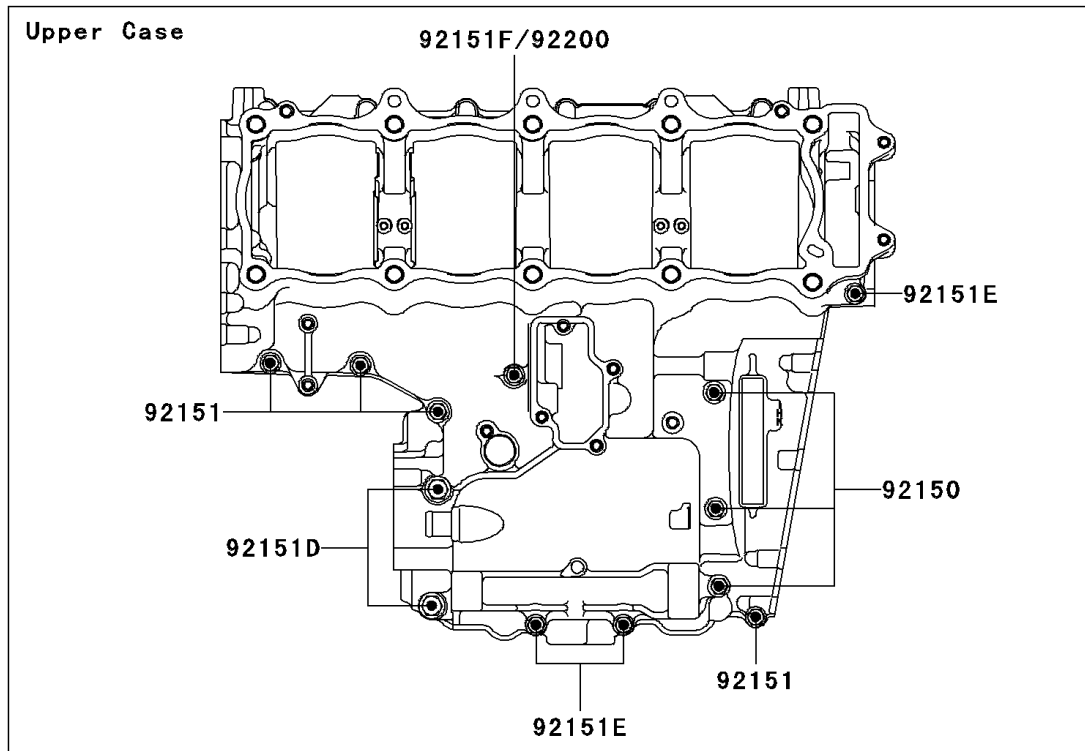

2006 NINJA® ZX™-12R PARTS DIAGRAM

Crankcase Bolt Pattern

E1412

2006 NINJA® ZX™-12R PARTS LIST

Crankcase Bolt Pattern

ITEM NAME	PART NUMBER	QUANTITY
BOLT,FLANGED,7X85 (Ref # 92150)	92150-1251	1
BOLT,8X99 (Ref # 92150A)	92150-1856	1
BOLT,FLANGED,M7X50 (Ref # 92151)	92151-1223	1
BOLT,10X85 (Ref # 92151A)	92151-1515	1
BOLT,10X133 (Ref # 92151B)	92151-1516	1
BOLT,FLANGED,M7X45 (Ref # 92151C)	92151-1539	1
BOLT,8X85 (Ref # 92151D)	92151-1589	1
BOLT,7X95 (Ref # 92151E)	92151-1590	1
BOLT,7X65 (Ref # 92151F)	92151-1712	1
WASHER,7.2X14X2.3 (Ref # 92200)	92200-1521	1