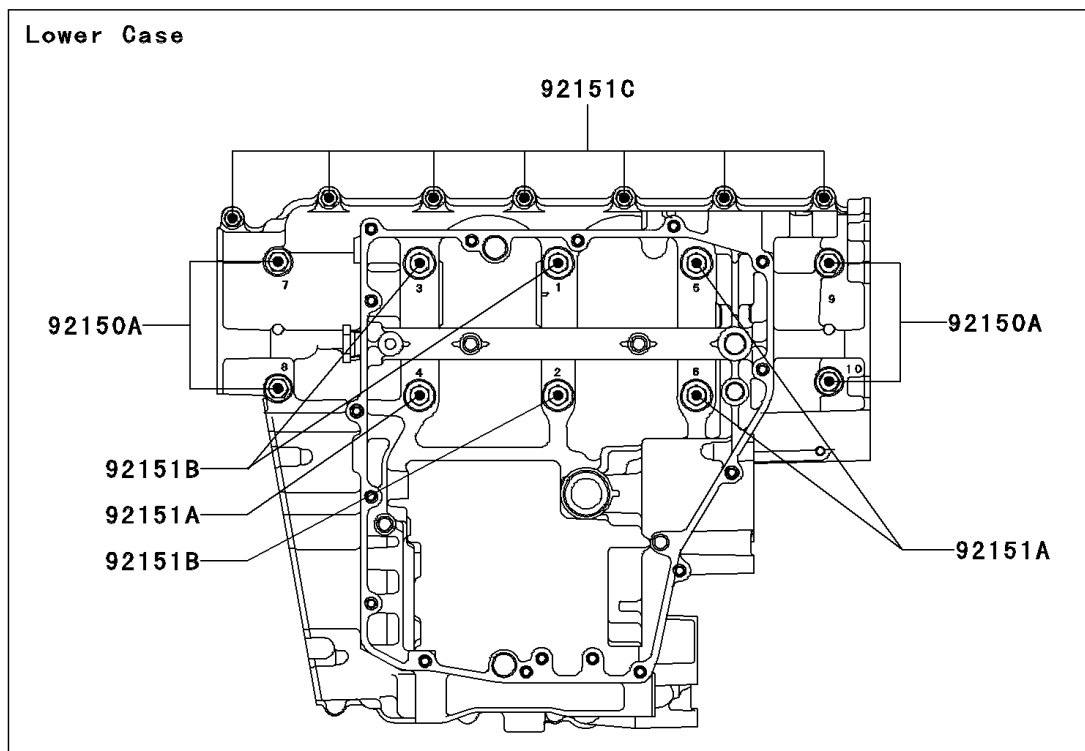

2006 NINJA® ZX™-12R PARTS DIAGRAM

Crankcase Bolt Pattern

E1412

2006 NINJA® ZX™-12R PARTS LIST

Crankcase Bolt Pattern

ITEM NAME	PART NUMBER	QUANTITY
BOLT,FLANGED,7X85 (Ref # 92150)	92150-1251	1
BOLT,8X99 (Ref # 92150A)	92150-1856	1
BOLT,FLANGED,M7X50 (Ref # 92151)	92151-1223	1
BOLT,10X85 (Ref # 92151A)	92151-1515	1
BOLT,10X133 (Ref # 92151B)	92151-1516	1
BOLT,FLANGED,M7X45 (Ref # 92151C)	92151-1539	1
BOLT,8X85 (Ref # 92151D)	92151-1589	1
BOLT,7X95 (Ref # 92151E)	92151-1590	1
BOLT,7X65 (Ref # 92151F)	92151-1712	1
WASHER,7.2X14X2.3 (Ref # 92200)	92200-1521	1