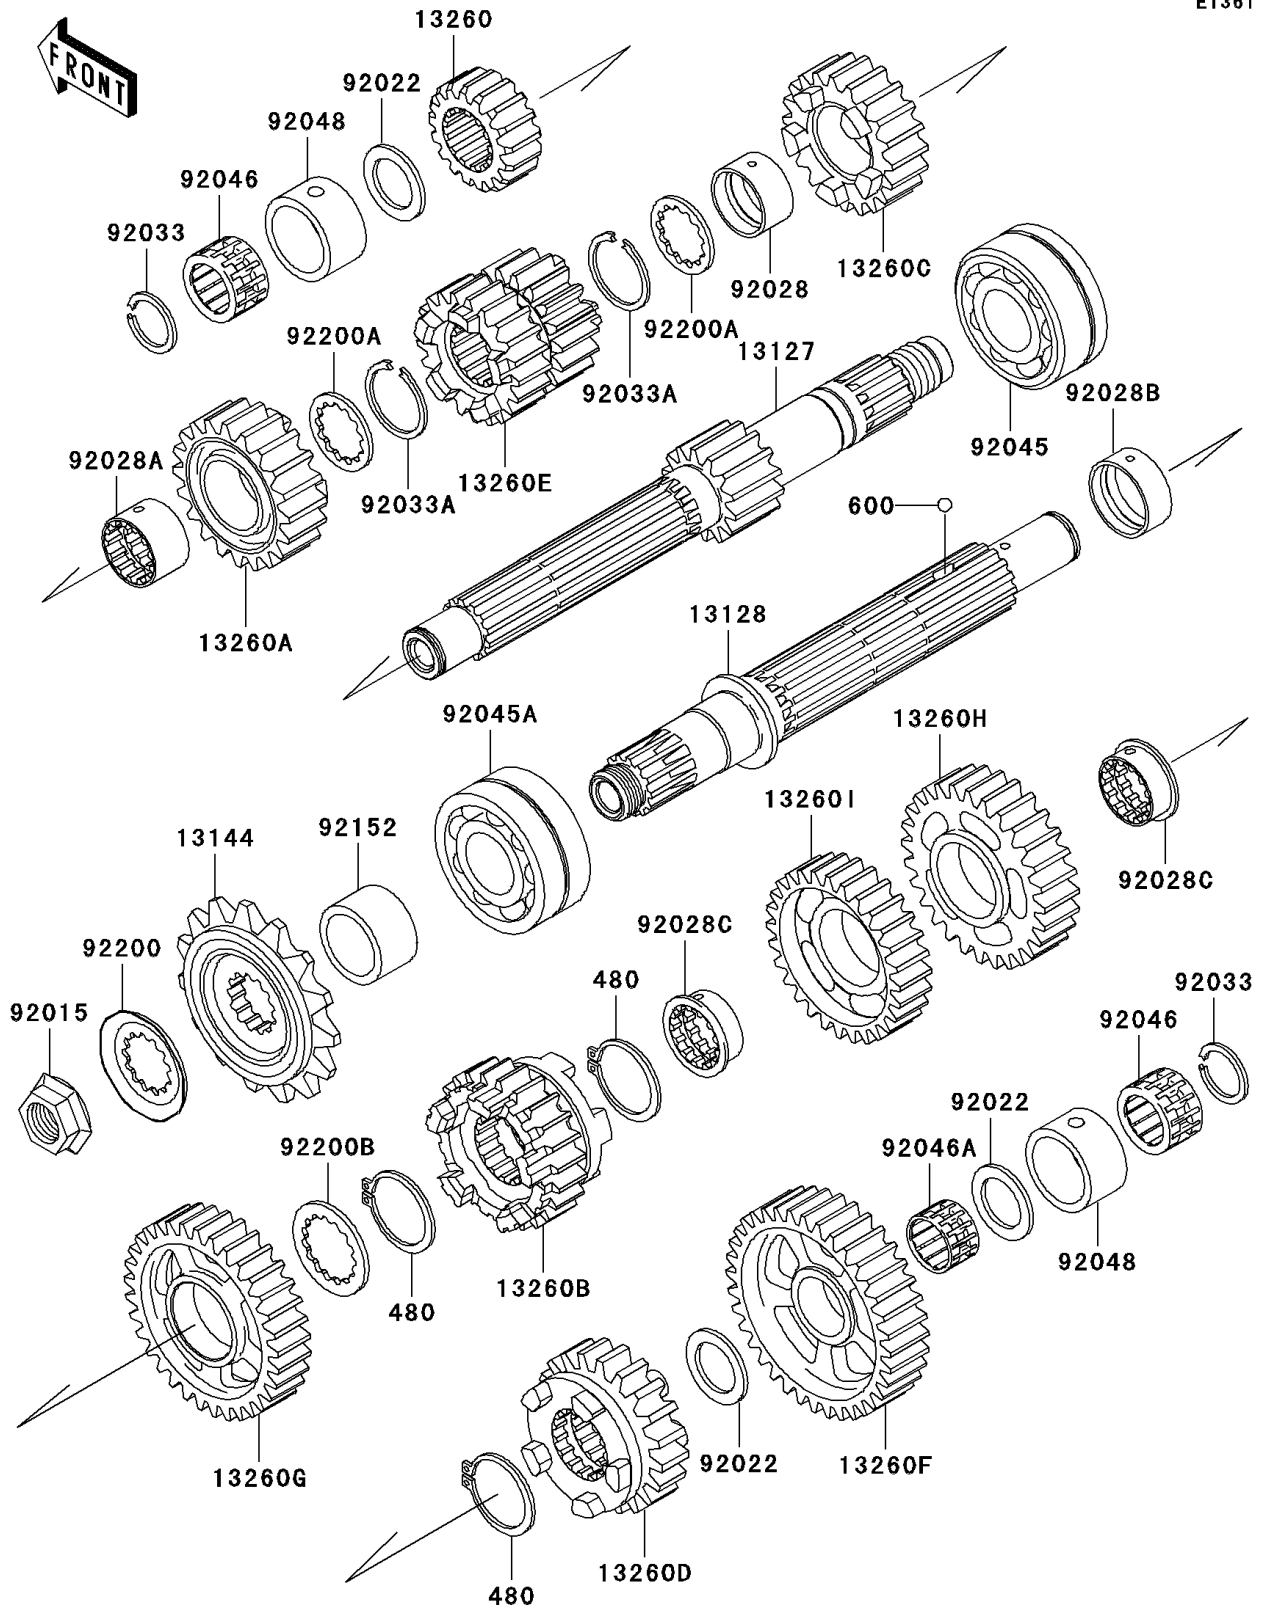

2006 NINJA® ZX™-12R PARTS DIAGRAM

Transmission

E1361

2006 NINJA® ZX™-12R PARTS LIST

Transmission

ITEM NAME	PART NUMBER	QUANTITY
CIRCLIP (Ref # 480)	480J2900	1
BALL-STEEL,5/32" (Ref # 600)	600A0500	1
SHAFT-TRANSMISSION INPUT,14T (Ref # 13127)	13127-1274	1
SHAFT-TRANSMISSION OUTPUT (Ref # 13128)	13128-1237	1
SPROCKET-OUTPUT,18T (Ref # 13144)	13144-1308	1
GEAR,INPUT 2ND,17T (Ref # 13260)	13260-1828	1
GEAR,INPUT TOP,30T (Ref # 13260A)	13260-1831	1
GEAR,OUTPUT TOP,31T (Ref # 13260B)	13260-1837	1
GEAR,INPUT 5TH,23T (Ref # 13260C)	13260-1938	1
GEAR,OUTPUT 5TH,26T (Ref # 13260D)	13260-1940	1
GEAR,INPUT 3RD&4TH,25T&24T (Ref # 13260E)	13260-1943	1
GEAR,OUTPUT LOW,34T (Ref # 13260F)	13260-1944	1
GEAR,OUTPUT 2ND,31T (Ref # 13260G)	13260-1945	1
GEAR,OUTPUT 3RD,36T (Ref # 13260H)	13260-1946	1
GEAR,OUTPUT 4TH,30T (Ref # 13260I)	13260-1947	1
NUT,20MM (Ref # 92015)	92015-1210	1
WASHER,22.3X35X1.6 (Ref # 92022)	92022-212	1
BUSHING (Ref # 92028)	92028-1935	1
BUSHING (Ref # 92028A)	92028-1936	1
BUSHING (Ref # 92028B)	92028-1937	1
BUSHING (Ref # 92028C)	92028-1938	1
RING-SNAP,20X25.5X1.2 (Ref # 92033)	92033-025	1
RING-SNAP,25.9X30.6X1.2 (Ref # 92033A)	92033-1037	1
BEARING-BALL,6305N2SH2 (Ref # 92045)	92045-1224	1
BEARING-BALL,TM-5206NX9 (Ref # 92045A)	92045-1377	1
BEARING-NEEDLE (Ref # 92046)	92046-1268	1
BEARING-NEEDLE (Ref # 92046A)	92046-1269	1
RACE (Ref # 92048)	92048-0004	1
COLLAR (Ref # 92152)	92152-0193	1

2006 NINJA® ZX™-12R PARTS LIST

Transmission

ITEM NAME	PART NUMBER	QUANTITY
WASHER,TOOTHED,23.9X45X1.0 (Ref # 92200)	92200-1234	1
WASHER,28.5X34.0X1.5 (Ref # 92200A)	92200-1240	1
WASHER,TOOTHED,28X30X2 (Ref # 92200B)	92200-1277	1