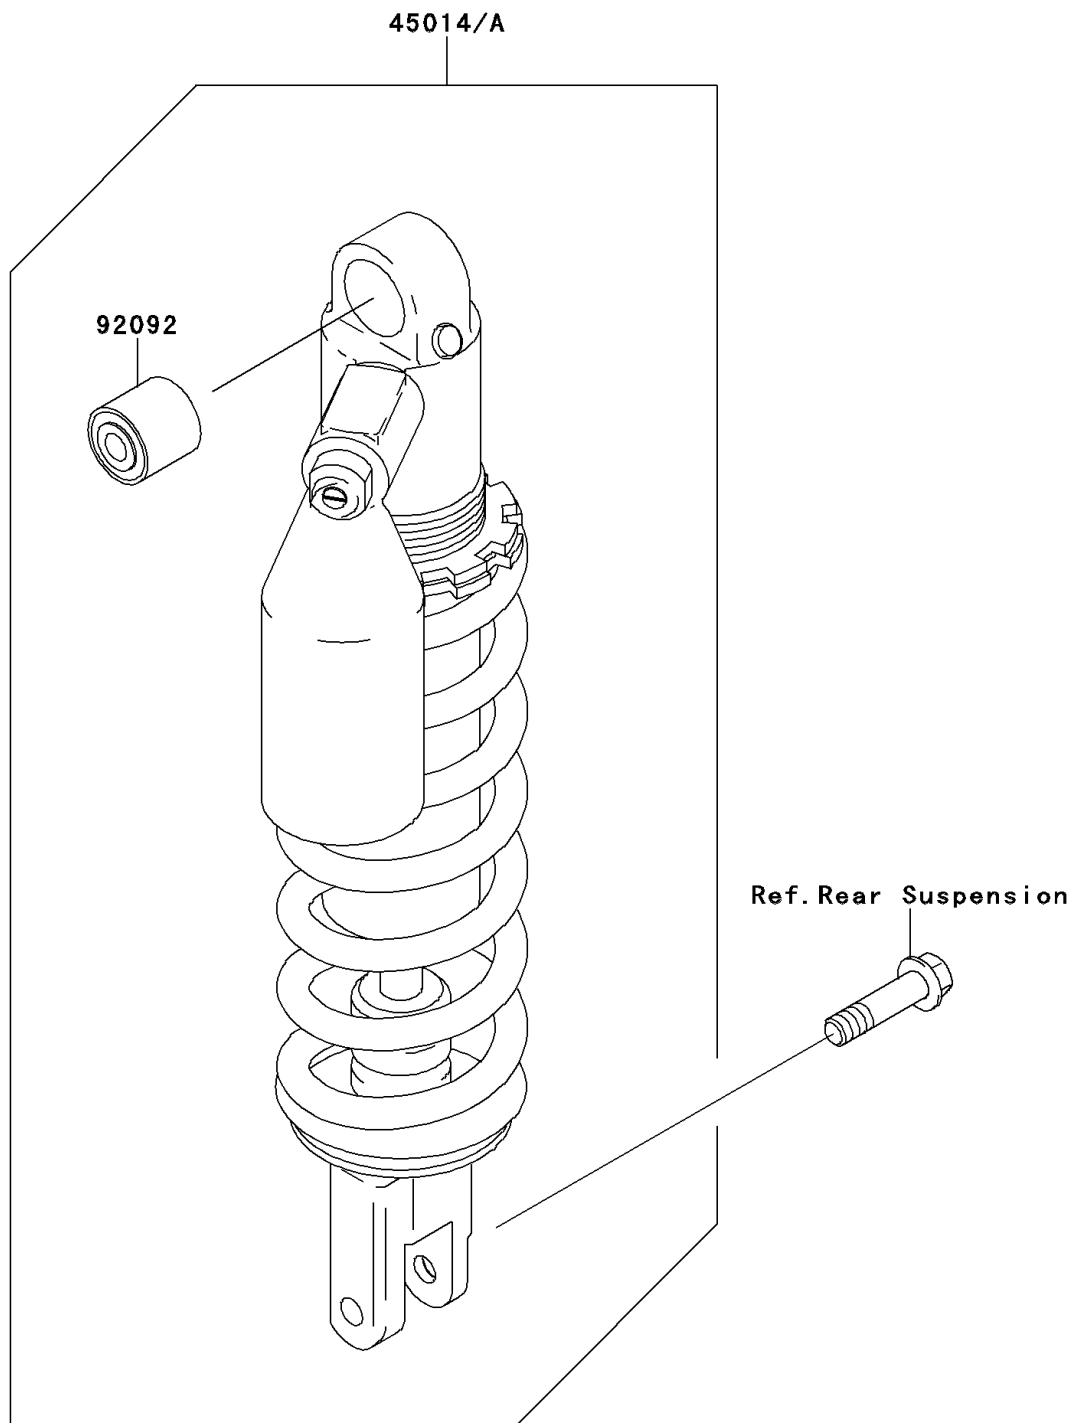

2009 KLX250SF PARTS DIAGRAM

Shock Absorber(s)

F2280

2009 KLX250SF PARTS LIST

Shock Absorber(s)

ITEM NAME	PART NUMBER	QUANTITY
SHOCKABSORBER,SPG RED+BODY BLK (Ref # 45014)	45014-0247-23G	1
BUSHING-RUBBER,SHOCKABSORBER (Ref # 92092)	92092-1062	1