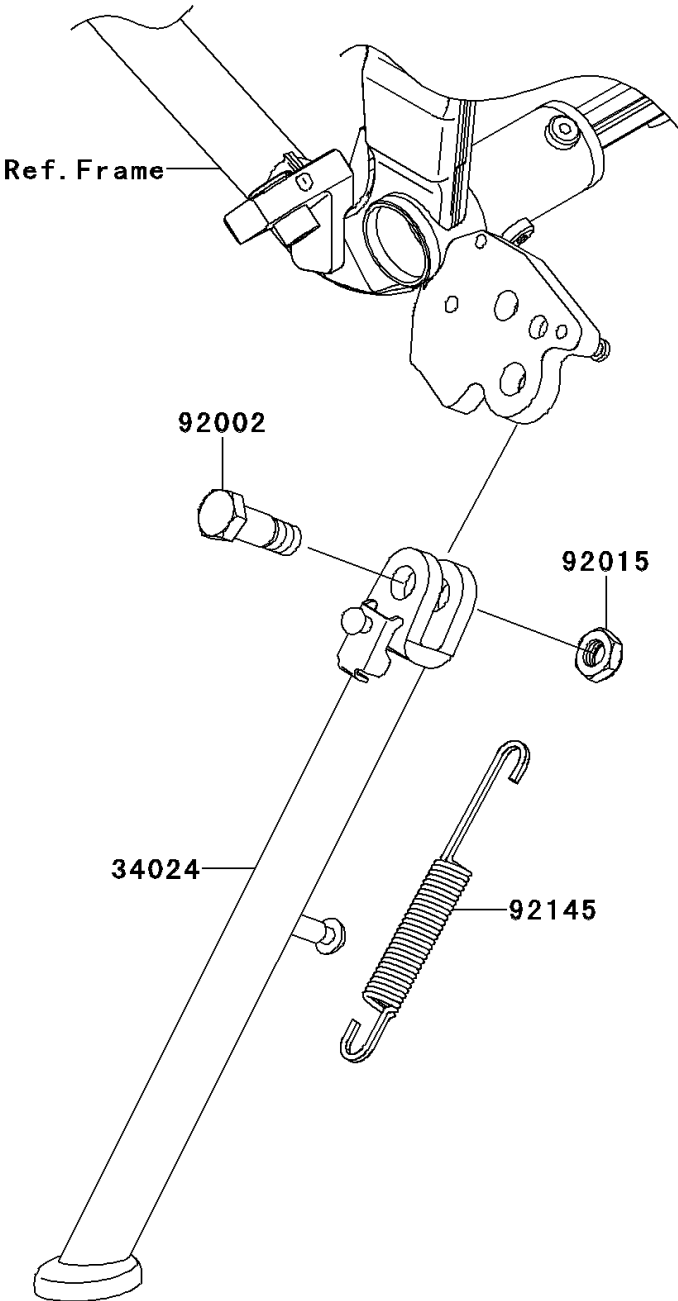

## 2009 KLX250SF PARTS DIAGRAM

Stand(s)

F2190

## 2009 KLX250SF PARTS LIST

Stand(s)

ITEM NAME	PART NUMBER	QUANTITY
STAND-SIDE,P.SILVER (Ref # 34024)	34024-0069-458	1
BOLT,SIDE STAND (Ref # 92002)	92002-1813	1
NUT,LOCK,10MM,BLACK (Ref # 92015)	92015-1188	1
SPRING,SIDE STAND (Ref # 92145)	92145-0085	1