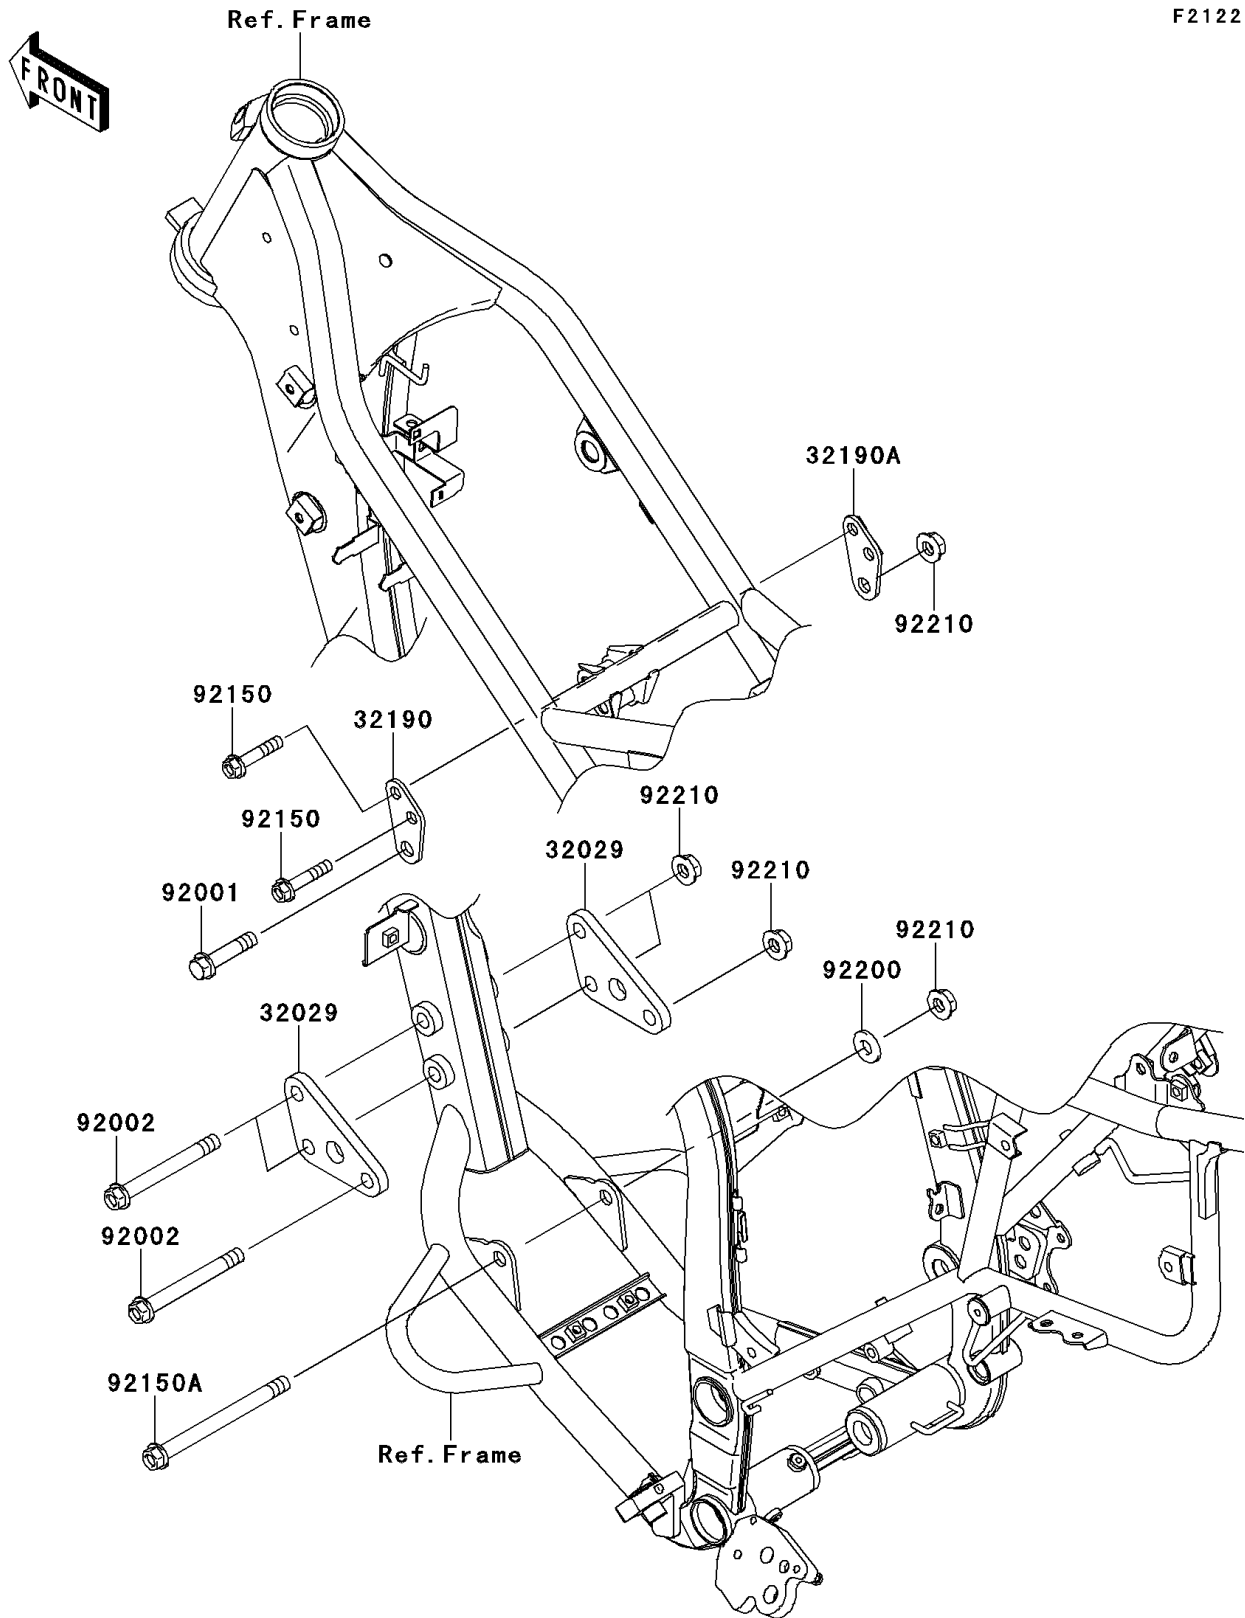

2009 KLX250SF PARTS DIAGRAM

Engine Mount

F2122

2009 KLX250SF PARTS LIST

Engine Mount

ITEM NAME	PART NUMBER	QUANTITY
BRACKET-ENGINE,FR (Ref # 32029)	32029-1855	1
BRACKET-ENGINE,HEAD,LH (Ref # 32190)	32190-0416	1
BRACKET-ENGINE,HEAD,RH (Ref # 32190A)	32190-0417	1
BOLT,FLANGED,10X44 (Ref # 92001)	92001-1499	1
BOLT,10X90 (Ref # 92002)	92002-1674	1
BOLT,FLANGED,8X40 (Ref # 92150)	92150-1168	1
BOLT,FLANGED,10X120 (Ref # 92150A)	92150-1642	1
WASHER,10.2X23.0X2.5 (Ref # 92200)	92200-0211	1
NUT,LOCK,FLANGED,10MM (Ref # 92210)	92210-1080	1