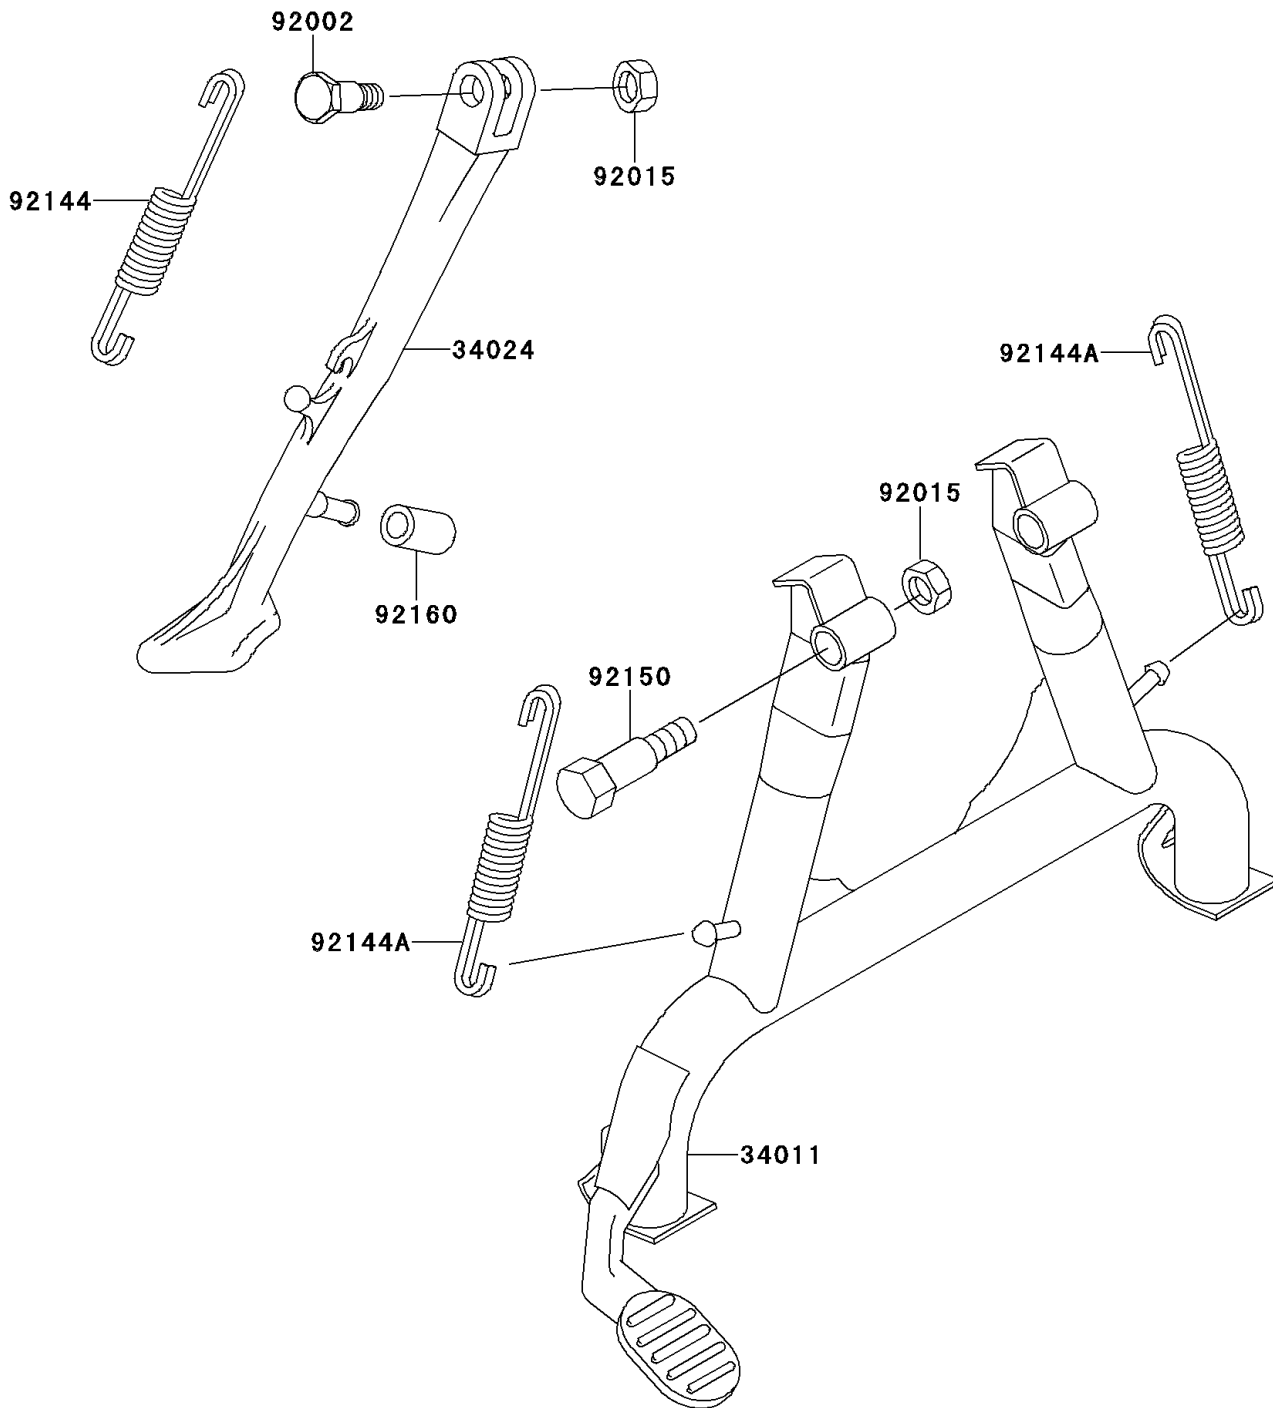

1995 GPZ1100 PARTS DIAGRAM

Stand(s)

F2190

1995 GPZ1100 PARTS LIST

Stand(s)

ITEM NAME	PART NUMBER	QUANTITY
STAND-CENTER (Ref # 34011)	34011-1160	1
STAND-SIDE,BLACK (Ref # 34024)	34024-1317-10	1
BOLT,SIDE STAND (Ref # 92002)	92002-1813	1
NUT,LOCK,10MM,BLACK (Ref # 92015)	92015-1188	1
SPRING,SIDE STAND (Ref # 92144)	92144-1127	1
SPRING,CENTER STAND (Ref # 92144A)	92144-1334	1
BOLT,CENTER STAND,10MM (Ref # 92150)	92150-1112	1
DAMPER,SIDE STAND (Ref # 92160)	92160-1655	1