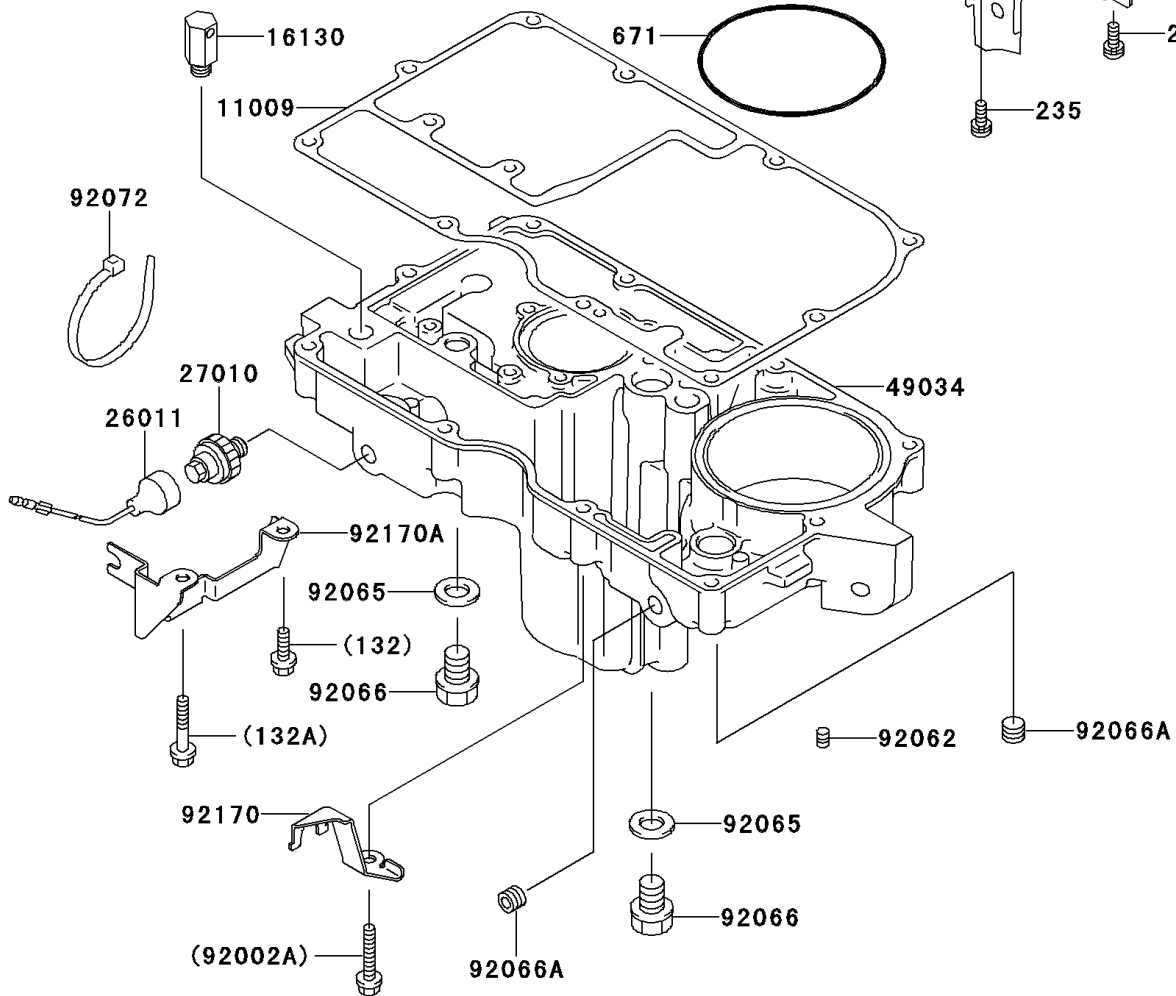

1995 GPZ1100 PARTS DIAGRAM

Breather Cover/Oil Pan

E1432

1995 GPZ1100 PARTS LIST

Breather Cover/Oil Pan

ITEM NAME	PART NUMBER	QUANTITY
BOLT-FLANGED,6X25 (Ref # 130)	130P0625	1
BOLT-FLANGED-SMALL (Ref # 132)	132J0625	1
BOLT-FLANGED-SMALL,6X40 (Ref # 132A)	132J0640	1
SCREW-PAN-WP-CROS (Ref # 235)	235B0610	1
O RING,90MM (Ref # 671)	671B2590	1
GASKET,OIL PAN (Ref # 11009)	11009-1981	1
GASKET,BREATHER BODY (Ref # 11060)	11060-1339	1
PLATE,BREATHER (Ref # 13169)	13169-1967	1
BODY-BREATHER (Ref # 14070)	14070-1084	1
VALVE-ASSY-RELIEF (Ref # 16130)	16130-1058	1
SEPARATOR,OIL (Ref # 16165)	16165-1053	1
WIRE-LEAD (Ref # 26011)	26011-1371	1
SWITCH,OIL PRESSURE (Ref # 27010)	27010-1313	1
PAN-OIL (Ref # 49034)	49034-1118	1
BOLT,6X25 (Ref # 92002)	92002-1344	1
BOLT,6X40 (Ref # 92002A)	92002-1345	1
NOZZLE,6X8,BLACK (Ref # 92062)	92062-1079	1
GASKET,12X22X2,DRAIN PLUG (Ref # 92065)	92065-097	1
PLUG,OIL DRAIN,12X15 (Ref # 92066)	92066-1174	1
PLUG,OIL LINE,1/8X7 (Ref # 92066A)	92066-1342	1
BAND,L=185 (Ref # 92072)	92072-1195	1
CLAMP,OIL TUBE (Ref # 92170)	92170-1188	1
CLAMP,OIL TUBE (Ref # 92170A)	92170-1189	1