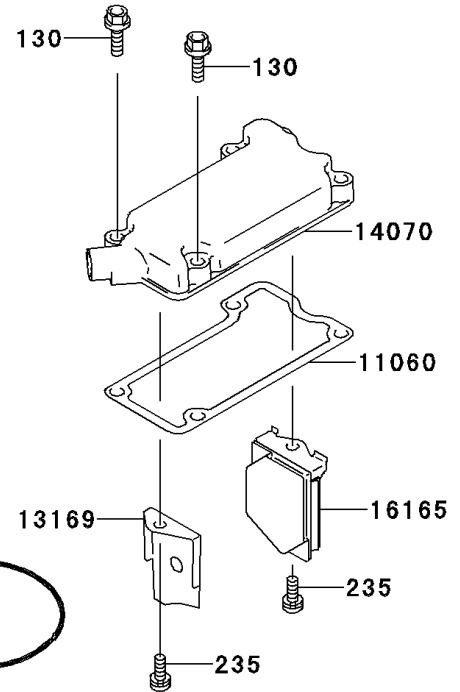

1995 GPZ1100 PARTS DIAGRAM

Breather Cover/Oil Pan

E1432

1995 GPZ1100 PARTS LIST

Breather Cover/Oil Pan

ITEM NAME	PART NUMBER	QUANTITY
BOLT-FLANGED,6X25 (Ref # 130)	130P0625	1
BOLT-FLANGED-SMALL (Ref # 132)	132J0625	1
BOLT-FLANGED-SMALL,6X40 (Ref # 132A)	132J0640	1
SCREW-PAN-WP-CROS (Ref # 235)	235B0610	1
O RING,90MM (Ref # 671)	671B2590	1
GASKET,OIL PAN (Ref # 11009)	11009-1981	1
GASKET,BREATHER BODY (Ref # 11060)	11060-1339	1
PLATE,BREATHER (Ref # 13169)	13169-1967	1
BODY-BREATHER (Ref # 14070)	14070-1084	1
VALVE-ASSY-RELIEF (Ref # 16130)	16130-1058	1
SEPARATOR,OIL (Ref # 16165)	16165-1053	1
WIRE-LEAD (Ref # 26011)	26011-1371	1
SWITCH,OIL PRESSURE (Ref # 27010)	27010-1313	1
PAN-OIL (Ref # 49034)	49034-1118	1
BOLT,6X25 (Ref # 92002)	92002-1344	1
BOLT,6X40 (Ref # 92002A)	92002-1345	1
NOZZLE,6X8,BLACK (Ref # 92062)	92062-1079	1
GASKET,12X22X2,DRAIN PLUG (Ref # 92065)	92065-097	1
PLUG,OIL DRAIN,12X15 (Ref # 92066)	92066-1174	1
PLUG,OIL LINE,1/8X7 (Ref # 92066A)	92066-1342	1
BAND,L=185 (Ref # 92072)	92072-1195	1
CLAMP,OIL TUBE (Ref # 92170)	92170-1188	1
CLAMP,OIL TUBE (Ref # 92170A)	92170-1189	1