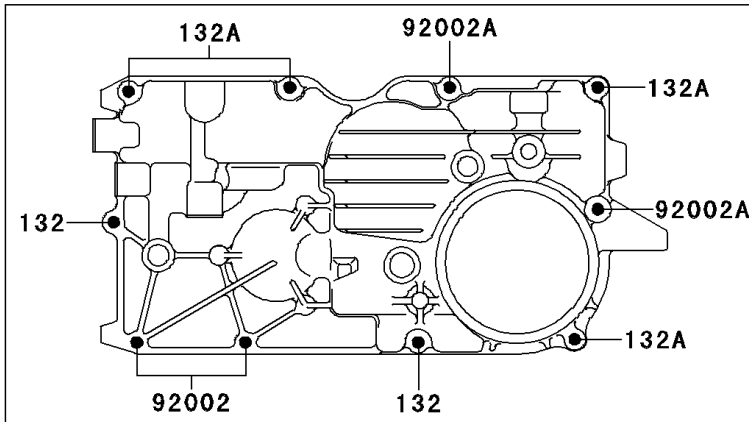

1995 GPZ1100 PARTS DIAGRAM

Breather Cover/Oil Pan

E1432

1995 GPZ1100 PARTS LIST

Breather Cover/Oil Pan

ITEM NAME	PART NUMBER	QUANTITY
BOLT-FLANGED,6X25 (Ref # 130)	130P0625	1
BOLT-FLANGED-SMALL (Ref # 132)	132J0625	1
BOLT-FLANGED-SMALL,6X40 (Ref # 132A)	132J0640	1
SCREW-PAN-WP-CROS (Ref # 235)	235B0610	1
O RING,90MM (Ref # 671)	671B2590	1
GASKET,OIL PAN (Ref # 11009)	11009-1981	1
GASKET,BREATHER BODY (Ref # 11060)	11060-1339	1
PLATE,BREATHER (Ref # 13169)	13169-1967	1
BODY-BREATHER (Ref # 14070)	14070-1084	1
VALVE-ASSY-RELIEF (Ref # 16130)	16130-1058	1
SEPARATOR,OIL (Ref # 16165)	16165-1053	1
WIRE-LEAD (Ref # 26011)	26011-1371	1
SWITCH,OIL PRESSURE (Ref # 27010)	27010-1313	1
PAN-OIL (Ref # 49034)	49034-1118	1
BOLT,6X25 (Ref # 92002)	92002-1344	1
BOLT,6X40 (Ref # 92002A)	92002-1345	1
NOZZLE,6X8,BLACK (Ref # 92062)	92062-1079	1
GASKET,12X22X2,DRAIN PLUG (Ref # 92065)	92065-097	1
PLUG,OIL DRAIN,12X15 (Ref # 92066)	92066-1174	1
PLUG,OIL LINE,1/8X7 (Ref # 92066A)	92066-1342	1
BAND,L=185 (Ref # 92072)	92072-1195	1
CLAMP,OIL TUBE (Ref # 92170)	92170-1188	1
CLAMP,OIL TUBE (Ref # 92170A)	92170-1189	1