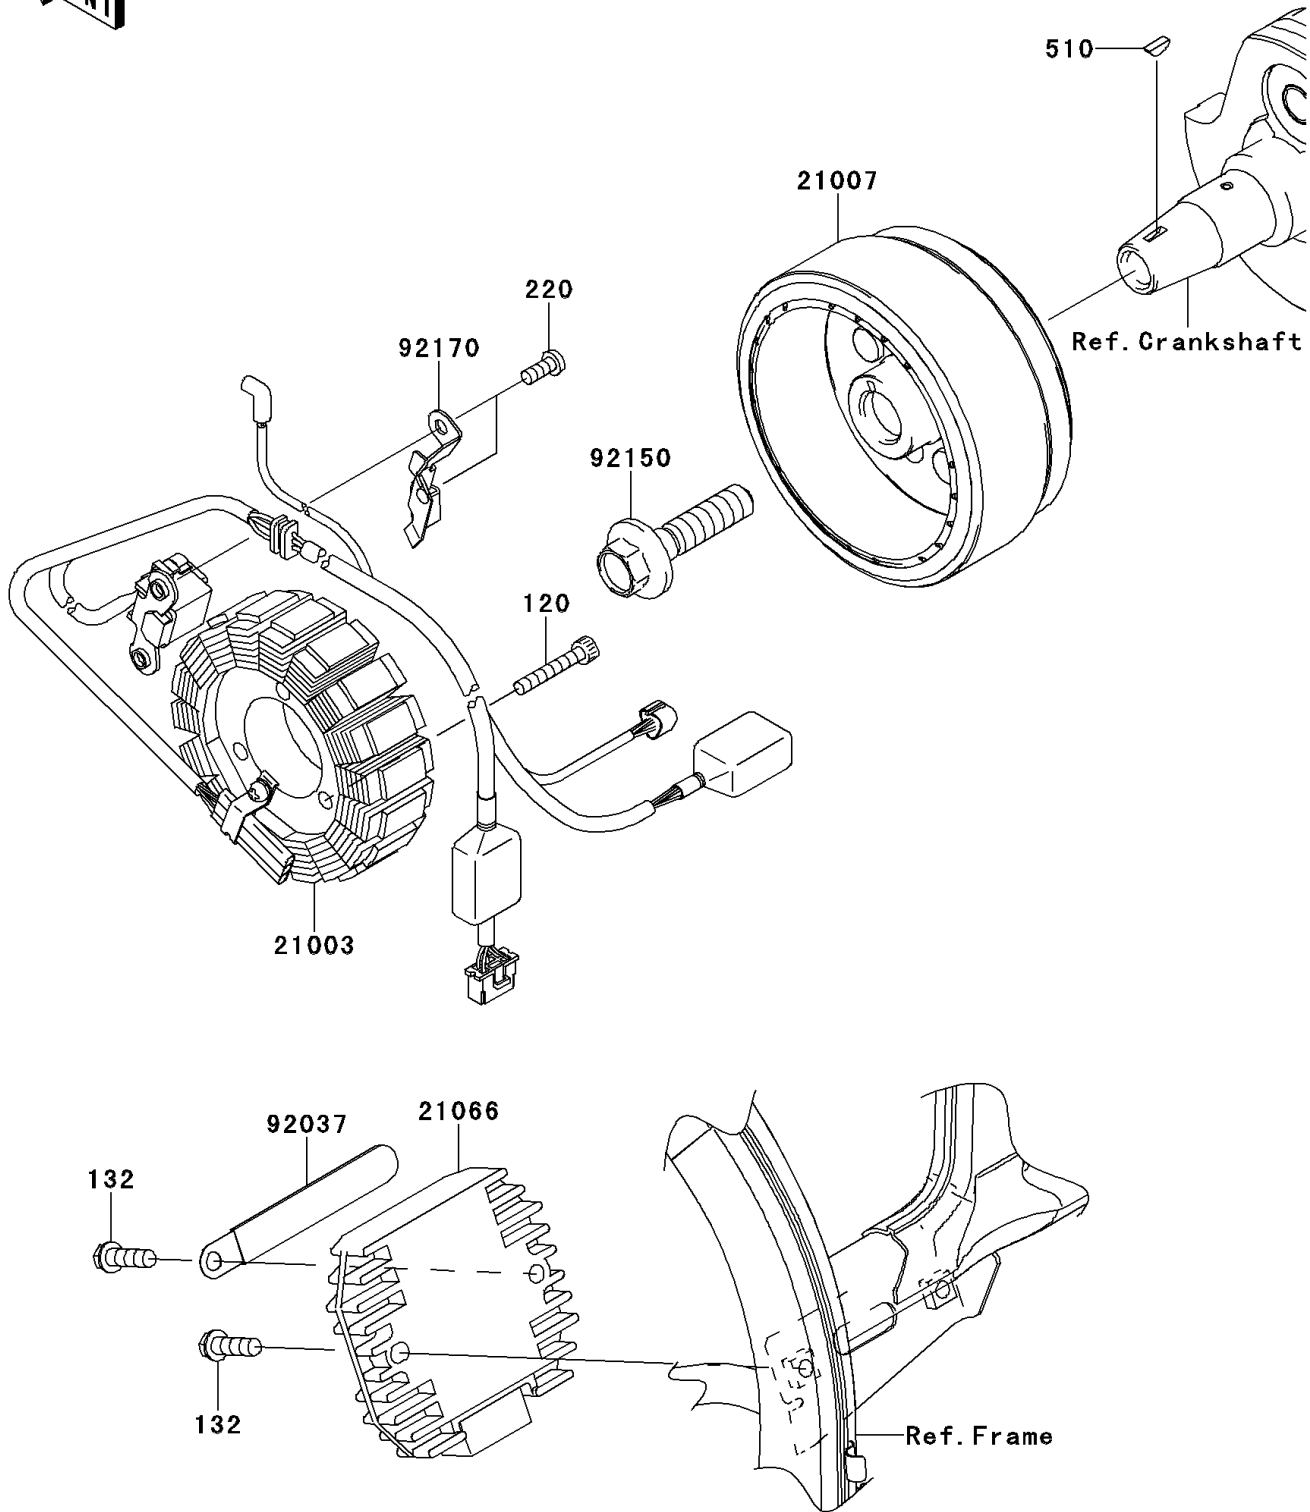

2009 KLX250SF PARTS DIAGRAM

Generator

E1810

2009 KLX250SF PARTS LIST

Generator

ITEM NAME	PART NUMBER	QUANTITY
BOLT-SOCKET,5X30 (Ref # 120)	120CA0530	1
BOLT-FLANGED-SMALL,6X20 (Ref # 132)	132BA0620	1
SCREW-PAN-CROS,5X12 (Ref # 220)	220AA0512	1
KEY-WOODRUFF (Ref # 510)	510A3100	1
STATOR (Ref # 21003)	21003-0087	1
ROTOR,MAGNETO (Ref # 21007)	21007-0118	1
REGULATOR-VOLTAGE (Ref # 21066)	21066-0027	1
CLAMP (Ref # 92037)	92037-1993	1
BOLT,12X50 (Ref # 92150)	92150-1708	1
CLAMP (Ref # 92170)	92170-1346	1