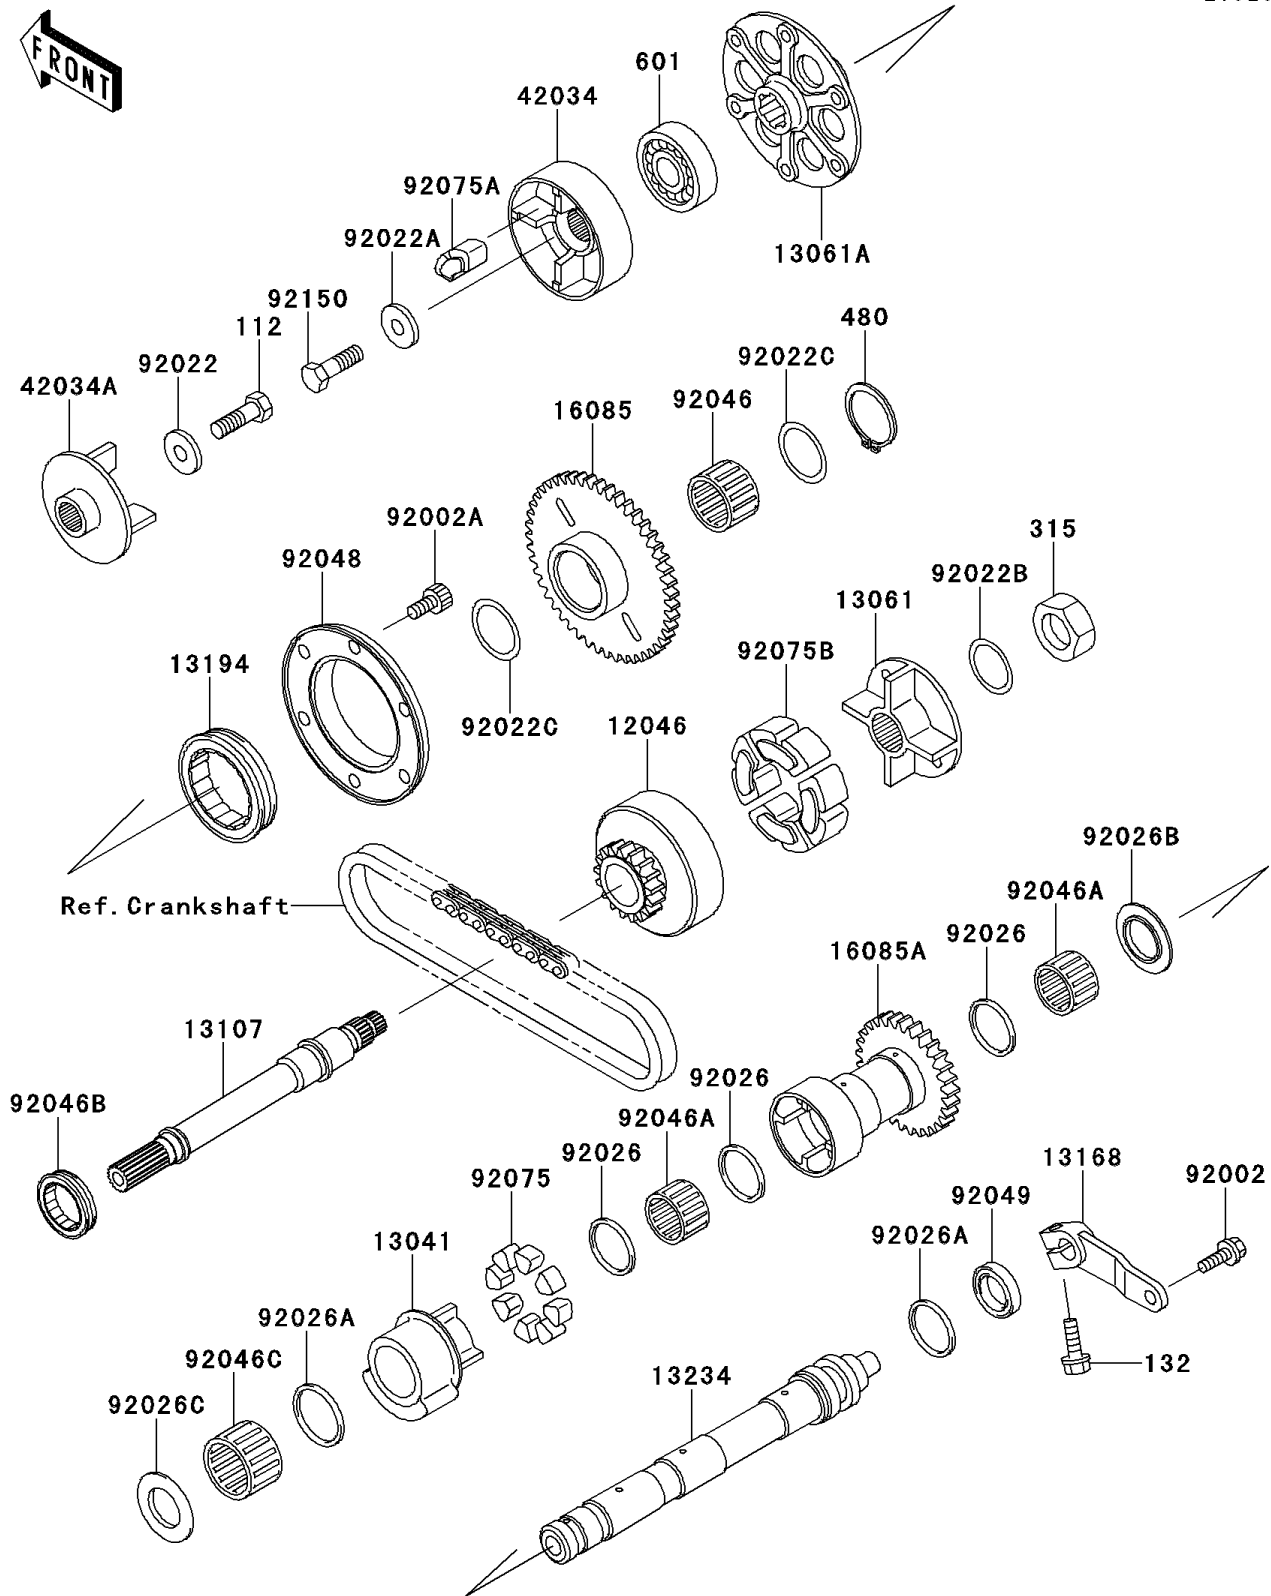

## 1995 GPZ1100 PARTS DIAGRAM

Balancer

E1323

## 1995 GPZ1100 PARTS LIST

Balancer

ITEM NAME	PART NUMBER	QUANTITY
BOLT-UPSET (Ref # 112)	112G0616	1
BOLT-FLANGED-SMALL (Ref # 132)	132J0620	1
NUT-HEX-FINE (Ref # 315)	315G1600	1
CIRCLIP-TYPE-C,25MM (Ref # 480)	480J2500	1
BEARING-BALL,#6203 (Ref # 601)	601A6203	1
SPROCKET,GENERATOR (Ref # 12046)	12046-1083	1
BALANCER (Ref # 13041)	13041-1092	1
BOSS,SPROCKET (Ref # 13061)	13061-1183	1
BOSS (Ref # 13061A)	13061-1264	1
SHAFT (Ref # 13107)	13107-1108	1
LEVER,BALANCER (Ref # 13168)	13168-1529	1
CLUTCH-ONEWAY (Ref # 13194)	13194-1086	1
SHAFT-COMP,BALANCER (Ref # 13234)	13234-1072	1
GEAR,ONEWAY CLUTCH (Ref # 16085)	16085-1173	1
GEAR,BALANCER (Ref # 16085A)	16085-1275	1
COUPLING (Ref # 42034)	42034-1055	1
COUPLING (Ref # 42034A)	42034-1056	1
BOLT,FLANGED,6X16 (Ref # 92002)	92002-1439	1
BOLT,SOCKET,6X12 (Ref # 92002A)	92002-1796	1
WASHER,6X19.5X2 (Ref # 92022)	92022-1517	1
WASHER,8X22X3 (Ref # 92022A)	92022-1518	1
WASHER,16X26X2 (Ref # 92022B)	92022-1519	1
WASHER,25.3X32X0.5 (Ref # 92022C)	92022-225	1
SPACER,21.3X24.3X1.5 (Ref # 92026)	92026-1213	1
SPACER,21.3X26X1 (Ref # 92026A)	92026-1223	1
SPACER (Ref # 92026B)	92026-1265	1
SPACER (Ref # 92026C)	92026-1271	1
BEARING-NEEDLE,K253020S (Ref # 92046)	92046-1022	1
BEARING-NEEDLE,K21X25X17V2 (Ref # 92046A)	92046-1105	1

## 1995 GPZ1100 PARTS LIST

Balancer

ITEM NAME	PART NUMBER	QUANTITY
BEARING-NEEDLE,RNA4903 (Ref # 92046B)	92046-1109	1
BEARING-NEEDLE (Ref # 92046C)	92046-1155	1
RACE,ONEWAY CLUTCH (Ref # 92048)	92048-1068	1
SEAL-OIL,S192705 (Ref # 92049)	92049-1174	1
DAMPER,BALANCER (Ref # 92075)	92075-1709	1
DAMPER,COUPLING (Ref # 92075A)	92075-1790	1
DAMPER,COUPLING (Ref # 92075B)	92075-1810	1
BOLT (Ref # 92150)	92150-1488	1