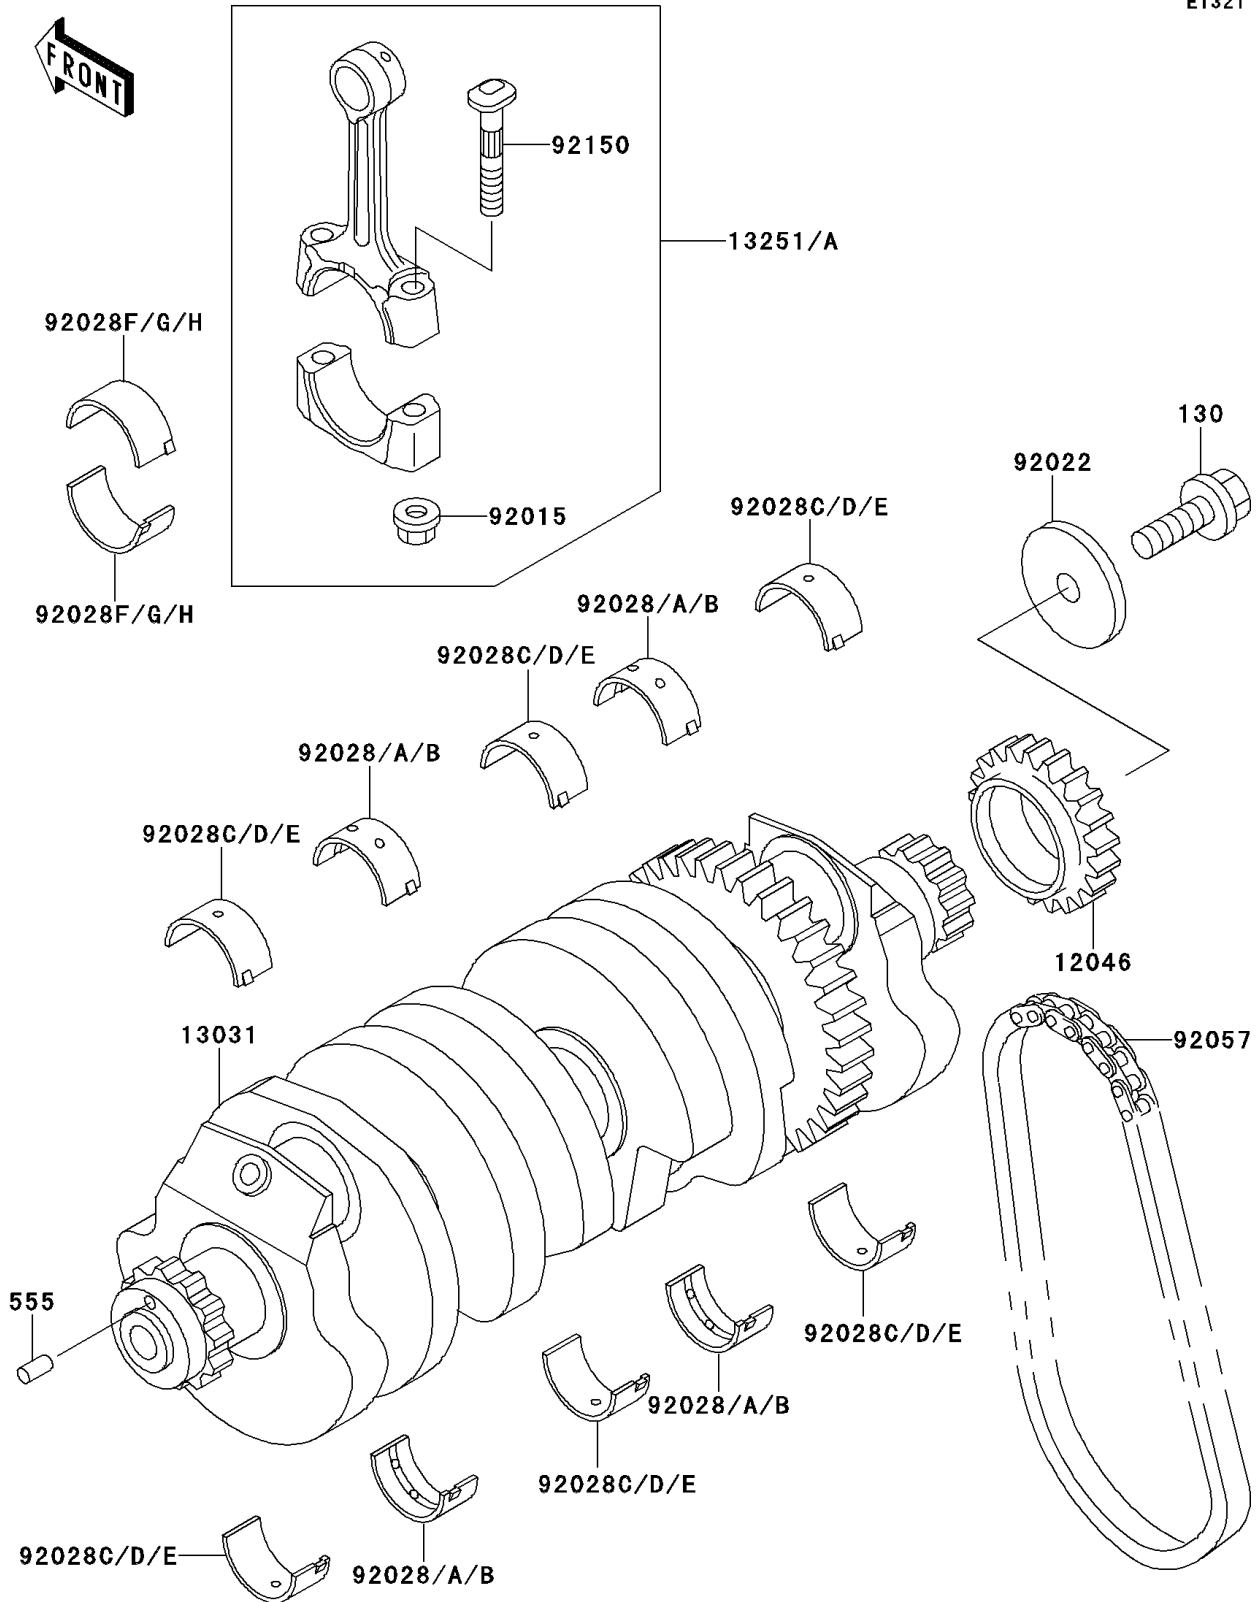

## 1995 GPZ1100 PARTS DIAGRAM

Crankshaft

E1321

## 1995 GPZ1100 PARTS LIST

### Crankshaft

ITEM NAME	PART NUMBER	QUANTITY
BOLT-FLANGED,8X25 (Ref # 130)	130G0825	1
PIN-SPRING (Ref # 555)	555A0412	1
SPROCKET,21T (Ref # 12046)	12046-1084	1
CRANKSHAFT-COMP (Ref # 13031)	13031-1395	1
ROD-ASSY-CONNECTING,K (Ref # 13251)	13251-1102-KK	1
ROD-ASSY-CONNECTING,L (Ref # 13251A)	13251-1102-LL	1
NUT,CONNECTING ROD (Ref # 92015)	92015-1559	1
WASHER,8.5X36X4 (Ref # 92022)	92022-1633	1
BUSHING,CRANKSHAFT,BLUE (Ref # 92028)	92028-1100	1
BUSHING,CRANKSHAFT,BLACK (Ref # 92028A)	92028-1101	1
BUSHING,CRANKSHAFT,BROWN (Ref # 92028B)	92028-1102	1
BUSHING,CRANKSHAFT,BLUE (Ref # 92028C)	92028-1272	1
BUSHING,CRANKSHAFT,BLACK (Ref # 92028D)	92028-1273	1
BUSHING,CRANKSHAFT,BROWN (Ref # 92028E)	92028-1274	1
BUSHING,CONNECTING ROD,BLACK (Ref # 92028F)	92028-1679	1
BUSHING,CONNECTING ROD,BLUE (Ref # 92028G)	92028-1680	1
BUSHING,CONNECTING ROD,WHITE (Ref # 92028H)	92028-1681	1
CHAIN,GENERATOR (Ref # 92057)	92057-1209	1
BOLT,CONNECTING ROD,9MM (Ref # 92150)	92150-1362	1