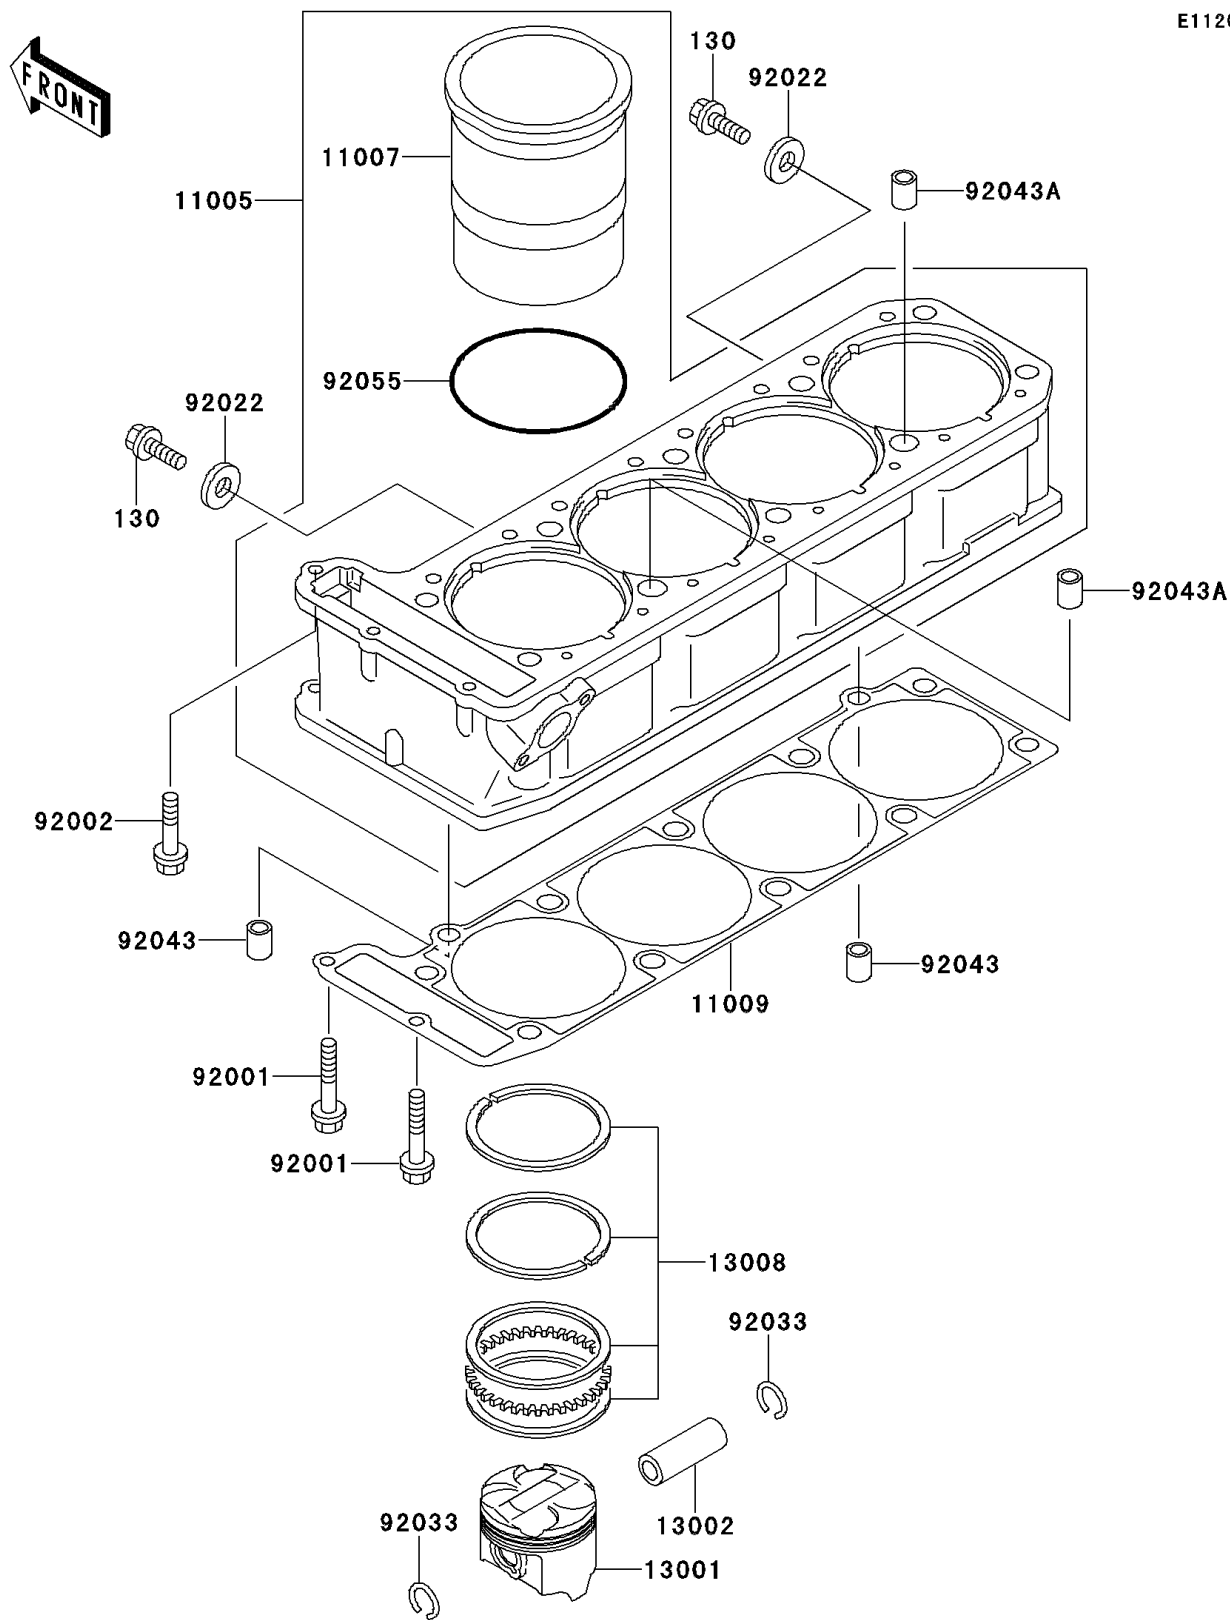

1995 GPZ1100 PARTS DIAGRAM

Cylinder/Piston(s)

E1120

1995 GPZ1100 PARTS LIST

Cylinder/Piston(s)

ITEM NAME	PART NUMBER	QUANTITY
BOLT-FLANGED,6X10,BLACK (Ref # 130)	130C0610	1
CYLINDER-ENGINE (Ref # 11005)	11005-1765	1
LINER-CYLINDER (Ref # 11007)	11007-1114	1
GASKET,CYLINDER BASE (Ref # 11009)	11009-1847	1
PISTON-ENGINE (Ref # 13001)	13001-1397	1
PIN-PISTON (Ref # 13002)	13002-1058	1
RING-SET-PISTON (Ref # 13008)	13008-1152	1
BOLT,6X38 (Ref # 92001)	92001-1899	1
BOLT,6X30 (Ref # 92002)	92002-1138	1
WASHER,6.2X11X1 (Ref # 92022)	92022-304	1
RING-SNAP,20.5X1.2 (Ref # 92033)	92033-1099	1
PIN,8.2X10X14 (Ref # 92043)	92043-1264	1
PIN,11.5X14X14 (Ref # 92043A)	92043-1279	1
RING-O,82.6X2.4 (Ref # 92055)	92055-1465	1