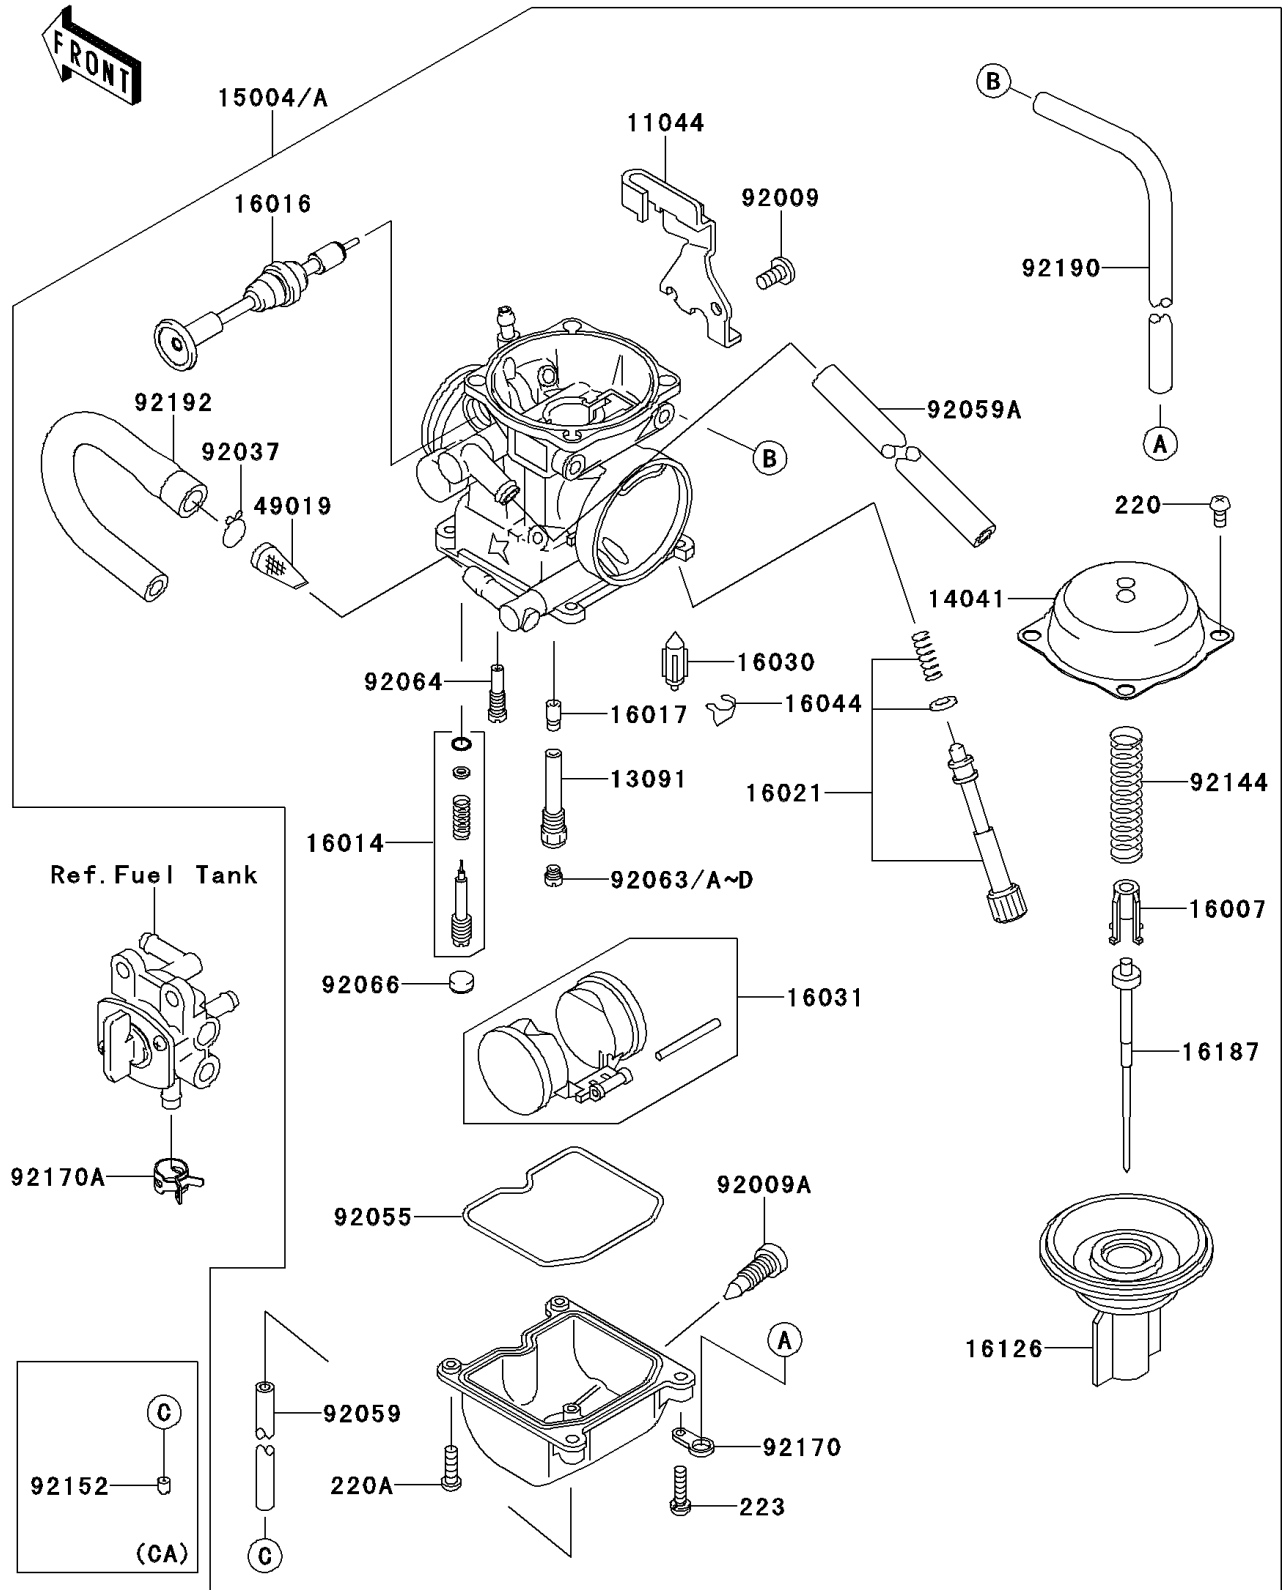

## 2009 KLX250SF PARTS DIAGRAM

Carburetor

E1611

## 2009 KLX250SF PARTS LIST

Carburetor

ITEM NAME	PART NUMBER	QUANTITY
BRACKET,THROTTLE CABLE (Ref # 11044)	11044-1353	1
HOLDER,NEEDLE JET (Ref # 13091)	13091-1332	1
COVER-COMP,MIXING,INSIDE (Ref # 14041)	14041-1061	1
SEAT-SPRING,VALVE (Ref # 16007)	16007-1117	1
SCREW-PILOT AIR (Ref # 16014)	16014-1081	1
PLUNGER,STARTER (Ref # 16016)	16016-0013	1
JET-NEEDLE (Ref # 16017)	16017-1439	1
SCREW-THROTTLE STOP (Ref # 16021)	16021-1201	1
VALVE-FLOAT (Ref # 16030)	16030-1007	1
FLOAT (Ref # 16031)	16031-1077	1
CLAMP,FLOAT VALVE (Ref # 16044)	16044-007	1
VALVE,VACUUM (Ref # 16126)	16126-1339	1
NEEDLE-JET,NNLA (Ref # 16187)	16187-0284	1
FILTER-FUEL (Ref # 49019)	49019-1097	1
SCREW,5X10 (Ref # 92009)	92009-1365	1
SCREW,DRAIN,6X0.75 (Ref # 92009A)	92009-1551	1
CLAMP,FUEL TUBE (Ref # 92037)	92037-1075	1
RING-O,FLOAT CHAMBER (Ref # 92055)	92055-1222	1
TUBE,3.5X6.5X330 (Ref # 92059)	92059-1110	1
TUBE,6.5X9.5X350 (Ref # 92059A)	92059-1237	1
JET-MAIN,#118 (Ref # 92063)	92063-1071	1
JET-MAIN,#120 (Ref # 92063A)	92063-1072	1
JET-MAIN,#122 (Ref # 92063B)	92063-1073	1
JET-MAIN,#112 (Ref # 92063C)	92063-1117	1
JET-MAIN,#115 (Ref # 92063D)	92063-1118	1
JET-PILOT,#35 (Ref # 92064)	92064-1209	1
PLUG,PILOT AIR SCREW,6.9X2 (Ref # 92066)	92066-1051	1
SPRING,VACUUM VALVE (Ref # 92144)	92144-1538	1
CLAMP,TUBE (Ref # 92170)	92170-1496	1

## 2009 KLX250SF PARTS LIST

Carburetor

ITEM NAME	PART NUMBER	QUANTITY
CLAMP (Ref # 92170A)	92170-1872	1
TUBE,5X8X430 (Ref # 92190)	92190-1560	1
SCREW-PAN-CROS,4X8 (Ref # 220)	220AA0408	1
SCREW-PAN-CROS,4X14 (Ref # 220A)	220AA0414	1
SCREW-PAN-WS-CROS,4X16 (Ref # 223)	223AA0416	1
TUBE,FUEL,L=150 (Ref # 92192)	92192-0742	1
CARBURETOR-ASSY,CVK34 (Ref # 15004)	15004-0023	1
CARBURETOR-ASSY,CVK34 (Ref # 15004A)	15004-0029	1
COLLAR,0.8X4.2X5.0 (Ref # 92152)	92152-0218	1