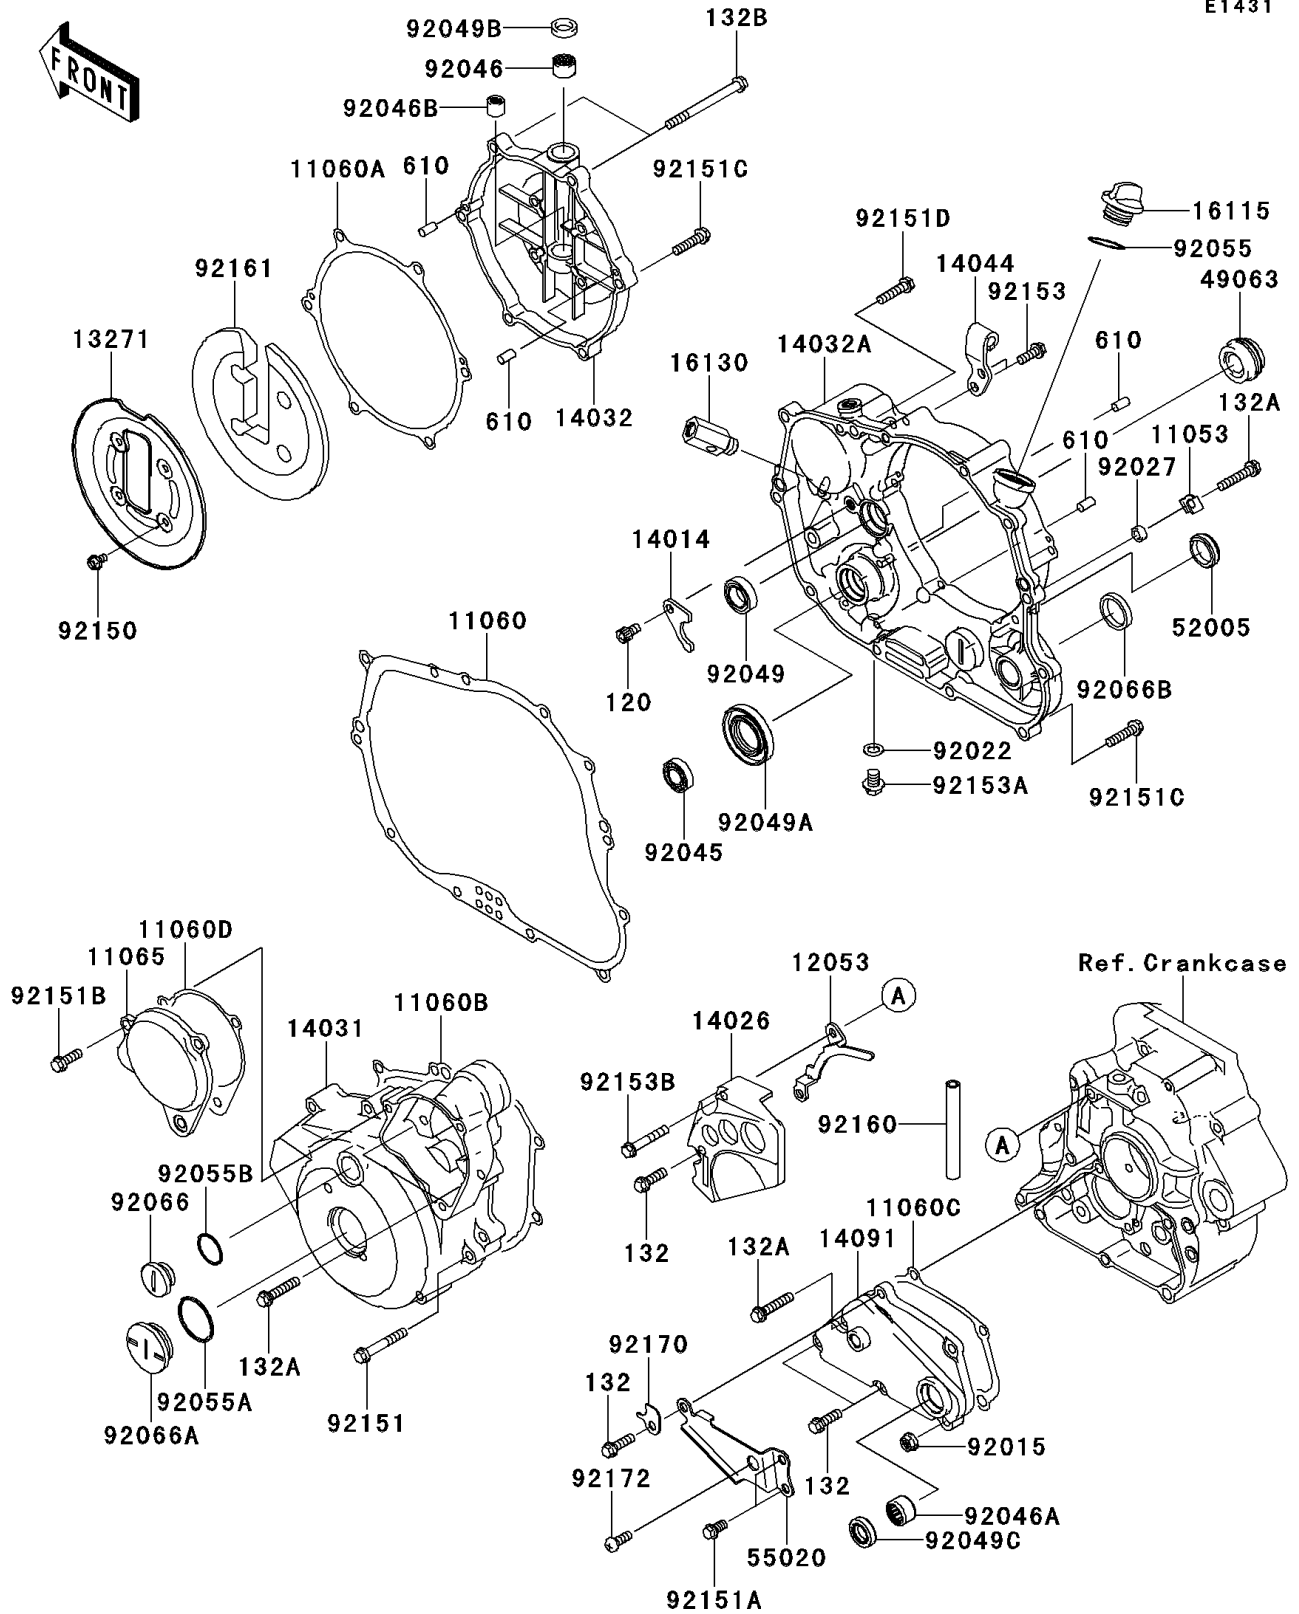

2009 KLX250SF PARTS DIAGRAM

Engine Cover(s)

E1431