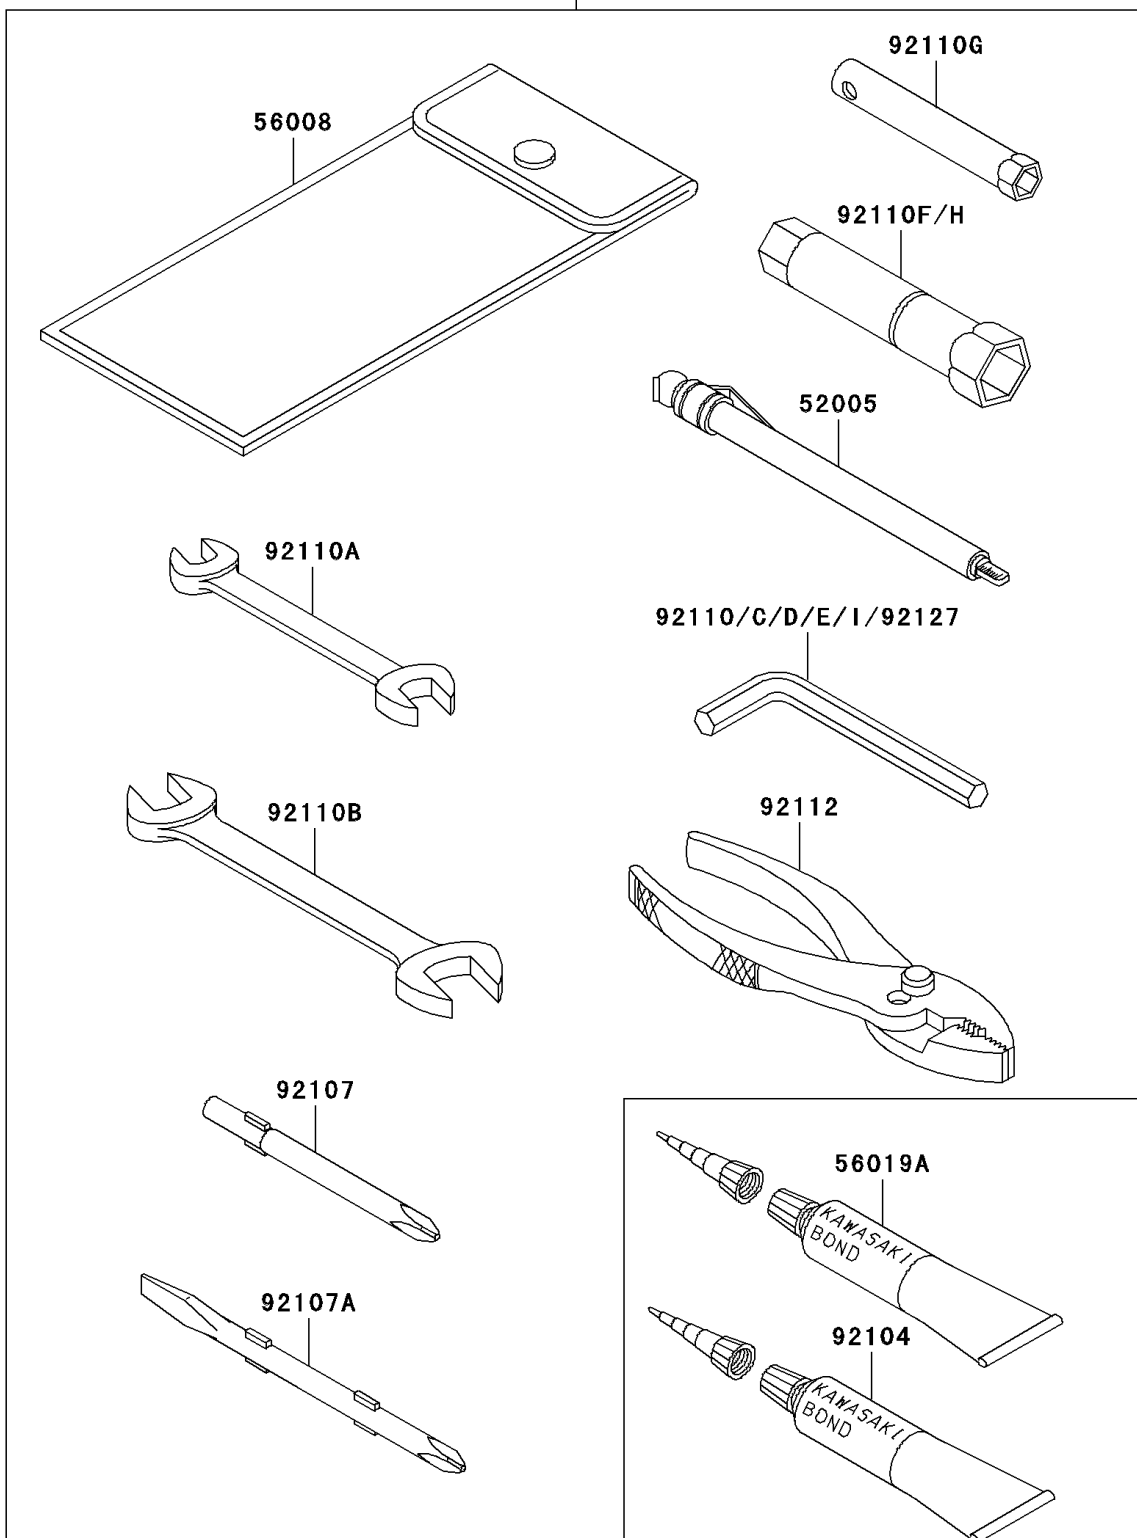

1996 NINJA® ZX™-11 PARTS DIAGRAM

Owner's Tools

56007

F2810

1996 NINJA® ZX™-11 PARTS LIST

Owner's Tools

ITEM NAME	PART NUMBER	QUANTITY
GAUGE,AIR,3.5KG/CM2 (Ref # 52005)	52005-1031	1
TOOL-KIT (Ref # 56007)	56007-1381	1
BAG,TOOL (Ref # 56008)	56008-006	1
THREE BOND TB1211,HT/RS,WHITE (Ref # 56019A)	56019-120	1
GASKET-LIQUID,TUBE,100G,BLACK (Ref # 92104)	92104-1003	1
TOOL-DRIVER,#3PHILLIPS (Ref # 92107)	92107-1002	1
TOOL-DRIVER,#2PHILLIPS&SLOT (Ref # 92107A)	92107-1052	1
TOOL-WRENCH,ALLEN,5MM (Ref # 92110)	92110-1015	1
TOOL-WRENCH,OPEN END,10X12 (Ref # 92110A)	92110-1038	1
TOOL-WRENCH,OPEN END,14X17 (Ref # 92110B)	92110-1045	1
TOOL-WRENCH,ALLEN,12MM (Ref # 92110C)	92110-1104	1
TOOL-WRENCH,ALLEN,8MM (Ref # 92110D)	92110-1108	1
TOOL-WRENCH,ALLEN,3MM (Ref # 92110E)	92110-1140	1
TOOL-WRENCH,BOX,16MM (Ref # 92110F)	92110-1145	1
TOOL-WRENCH,BOX,8MM (Ref # 92110G)	92110-1174	1
TOOL-WRENCH,BOX,10&12MM (Ref # 92110H)	92110-1175	1
TOOL-WRENCH,ALLEN,4MM (Ref # 92110I)	92110-3703	1
TOOL-PLIERS (Ref # 92112)	92112-003	1
TOOL-WRENCH,ALLEN,6MM (Ref # 92127)	92127-003	1