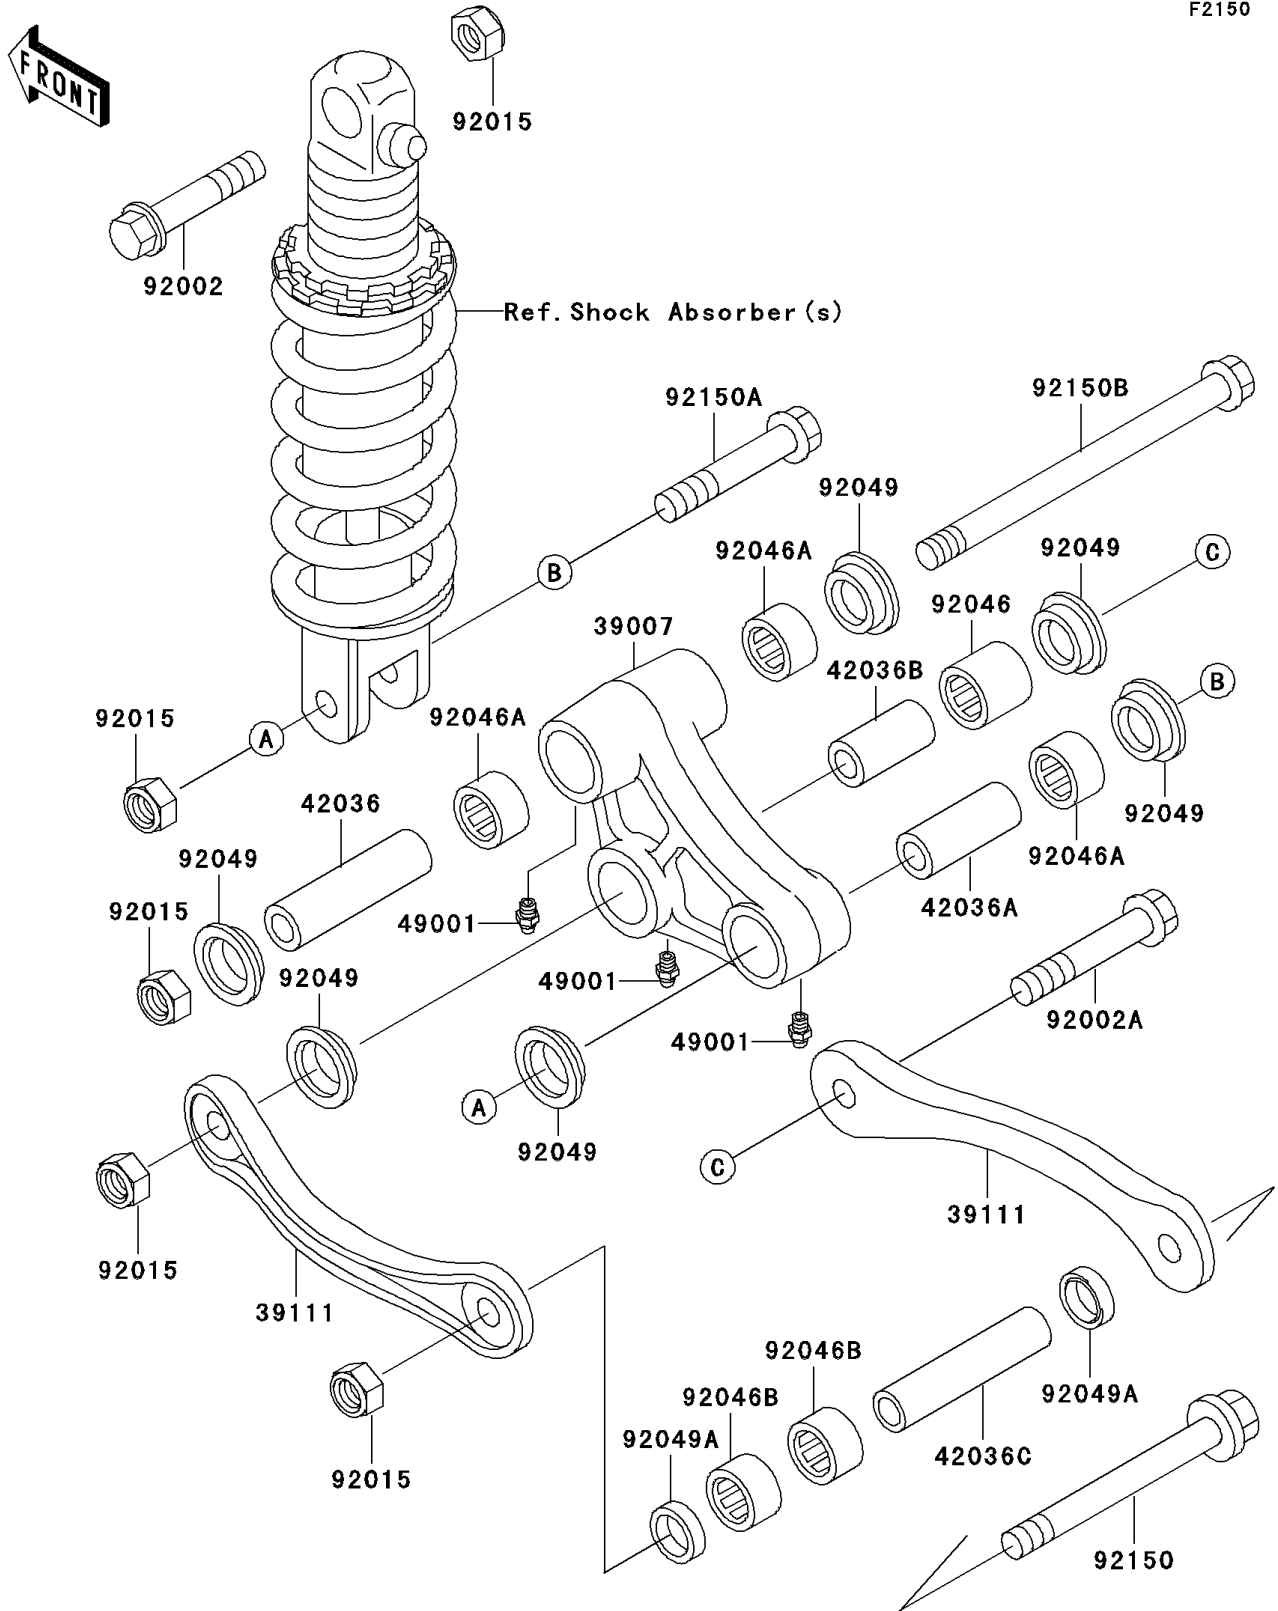

1996 NINJA® ZX™-11 PARTS DIAGRAM

Rear Suspension

F2150

1996 NINJA® ZX™-11 PARTS LIST

Rear Suspension

ITEM NAME	PART NUMBER	QUANTITY
ARM-SUSP,UNI TRAK (Ref # 39007)	39007-1237	1
ROD-TIE,SUSPENSION (Ref # 39111)	39111-1130	1
SLEEVE,ARM,CNT (Ref # 42036)	42036-1079	1
SLEEVE,12.1X20X40 (Ref # 42036A)	42036-1108	1
SLEEVE,12.1X20X50 (Ref # 42036B)	42036-1111	1
SLEEVE,12.1X18X82 (Ref # 42036C)	42036-1231	1
NIPPLE-GREASE (Ref # 49001)	49001-1051	1
BOLT,FLANGED,12X60 (Ref # 92002)	92002-1464	1
BOLT,SUSPENSION ARM,12MM (Ref # 92002A)	92002-1785	1
NUT,LOCK,12MM,BLACK (Ref # 92015)	92015-1190	1
BEARING-NEEDLE,BM202726 (Ref # 92046)	92046-1110	1
BEARING-NEEDLE,BM202715 (Ref # 92046A)	92046-1112	1
BEARING-NEEDLE,18BM2416 (Ref # 92046B)	92046-1144	1
SEAL-OIL,ARM,CNT (Ref # 92049)	92049-1109	1
SEAL-OIL,MHA18244 (Ref # 92049A)	92049-1225	1
BOLT,FLANGED,12X110 (Ref # 92150)	92150-1088	1
BOLT,FLANGED,12X70 (Ref # 92150A)	92150-1115	1
BOLT,FLANGED,12X165 (Ref # 92150B)	92150-1931	1