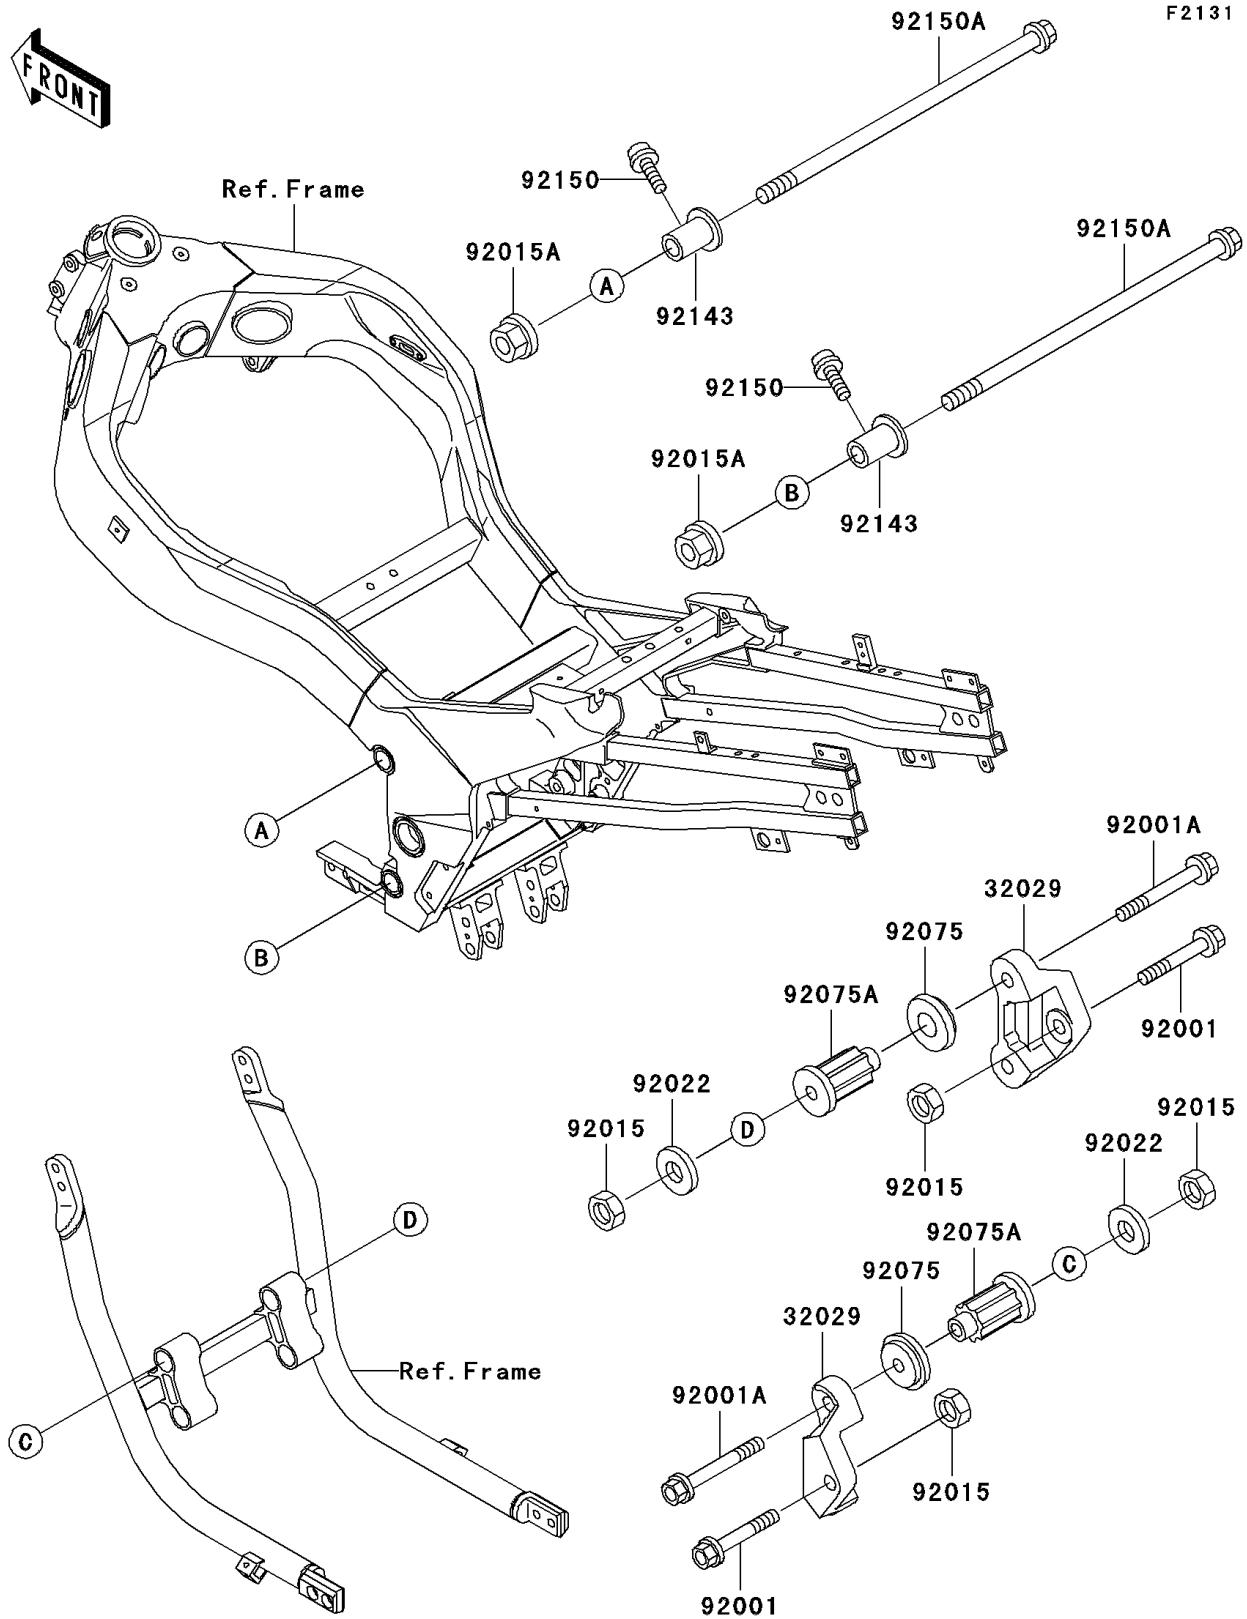

## 1996 NINJA® ZX™-11 PARTS DIAGRAM

Frame Fittings

## 1996 NINJA® ZX™-11 PARTS LIST

### Frame Fittings

ITEM NAME	PART NUMBER	QUANTITY
BRACKET-ENGINE (Ref # 32029)	32029-1615	1
BOLT,FLANGED,10X60 (Ref # 92001)	92001-1617	1
BOLT,FLANGED,10X85 (Ref # 92001A)	92001-1619	1
NUT,LOCK,10MM (Ref # 92015)	92015-1429	1
NUT,LOCK,10MM (Ref # 92015A)	92015-1522	1
WASHER,10.5X37X1.6 (Ref # 92022)	92022-1246	1
DAMPER,ENGINE MOUNT,SIDE (Ref # 92075)	92075-1274	1
DAMPER,ENGINE MOUNT,MAIN (Ref # 92075A)	92075-1377	1
COLLAR,ENGINE MOUNT,L=26.5 (Ref # 92143)	92143-1615	1
BOLT,SOCKET,8X30 (Ref # 92150)	92150-1156	1
BOLT,FLANGED,10X235 (Ref # 92150A)	92150-1263	1