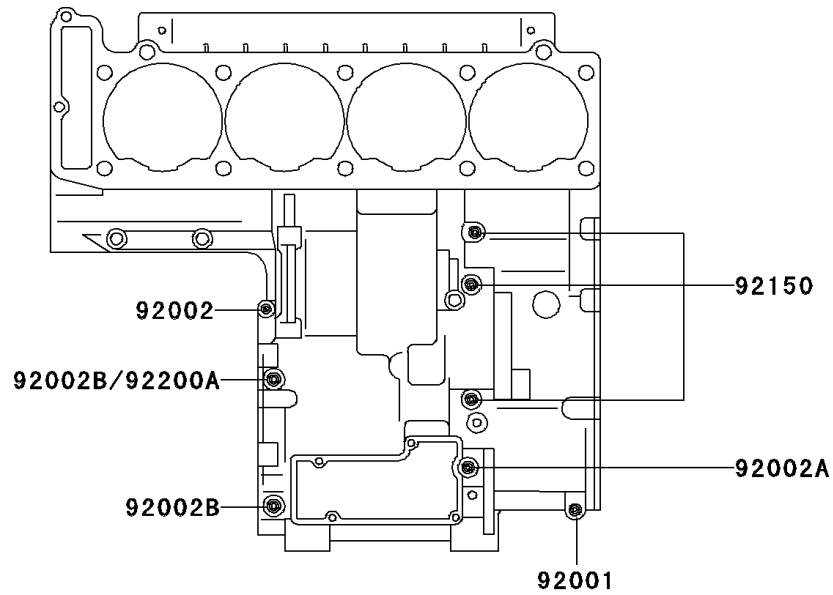

1996 NINJA® ZX™-11 PARTS DIAGRAM

Crankcase Bolt Pattern

E1412

Upper Case

Lower Case

1996 NINJA® ZX™-11 PARTS LIST

Crankcase Bolt Pattern

ITEM NAME	PART NUMBER	QUANTITY
BOLT,6X38 (Ref # 92001)	92001-1899	1
BOLT,6X55 (Ref # 92002)	92002-1054	1
BOLT,6X85 (Ref # 92002A)	92002-1306	1
BOLT,8X63 (Ref # 92002B)	92002-1308	1
BOLT,6X120 (Ref # 92002C)	92002-1654	1
BOLT,6X115 (Ref # 92150)	92150-1140	1
BOLT,9X90 (Ref # 92150A)	92150-1364	1
BOLT,9X140 (Ref # 92150B)	92150-1365	1
BOLT,7X38 (Ref # 92150C)	92150-1367	1
WASHER,9.5X18X1.2 (Ref # 92200)	92200-1037	1
WASHER,8.5X16X1.2 (Ref # 92200A)	92200-1063	1