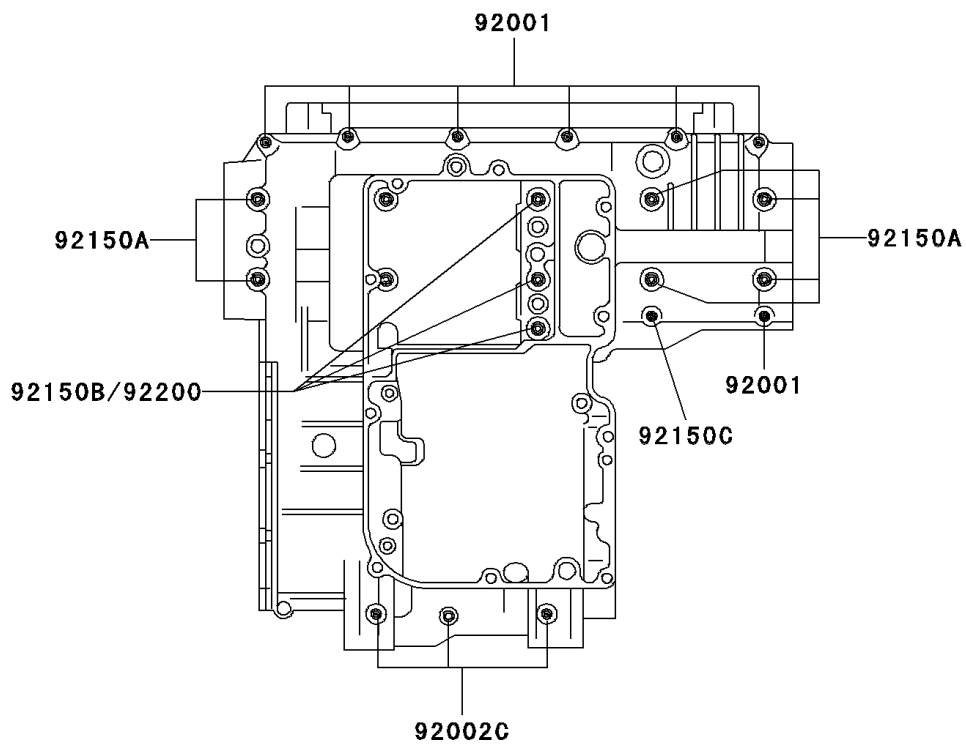

1996 NINJA® ZX™-11 PARTS DIAGRAM

Crankcase Bolt Pattern

E1412

Upper Case

Lower Case

1996 NINJA® ZX™-11 PARTS LIST

Crankcase Bolt Pattern

ITEM NAME	PART NUMBER	QUANTITY
BOLT,6X38 (Ref # 92001)	92001-1899	1
BOLT,6X55 (Ref # 92002)	92002-1054	1
BOLT,6X85 (Ref # 92002A)	92002-1306	1
BOLT,8X63 (Ref # 92002B)	92002-1308	1
BOLT,6X120 (Ref # 92002C)	92002-1654	1
BOLT,6X115 (Ref # 92150)	92150-1140	1
BOLT,9X90 (Ref # 92150A)	92150-1364	1
BOLT,9X140 (Ref # 92150B)	92150-1365	1
BOLT,7X38 (Ref # 92150C)	92150-1367	1
WASHER,9.5X18X1.2 (Ref # 92200)	92200-1037	1
WASHER,8.5X16X1.2 (Ref # 92200A)	92200-1063	1