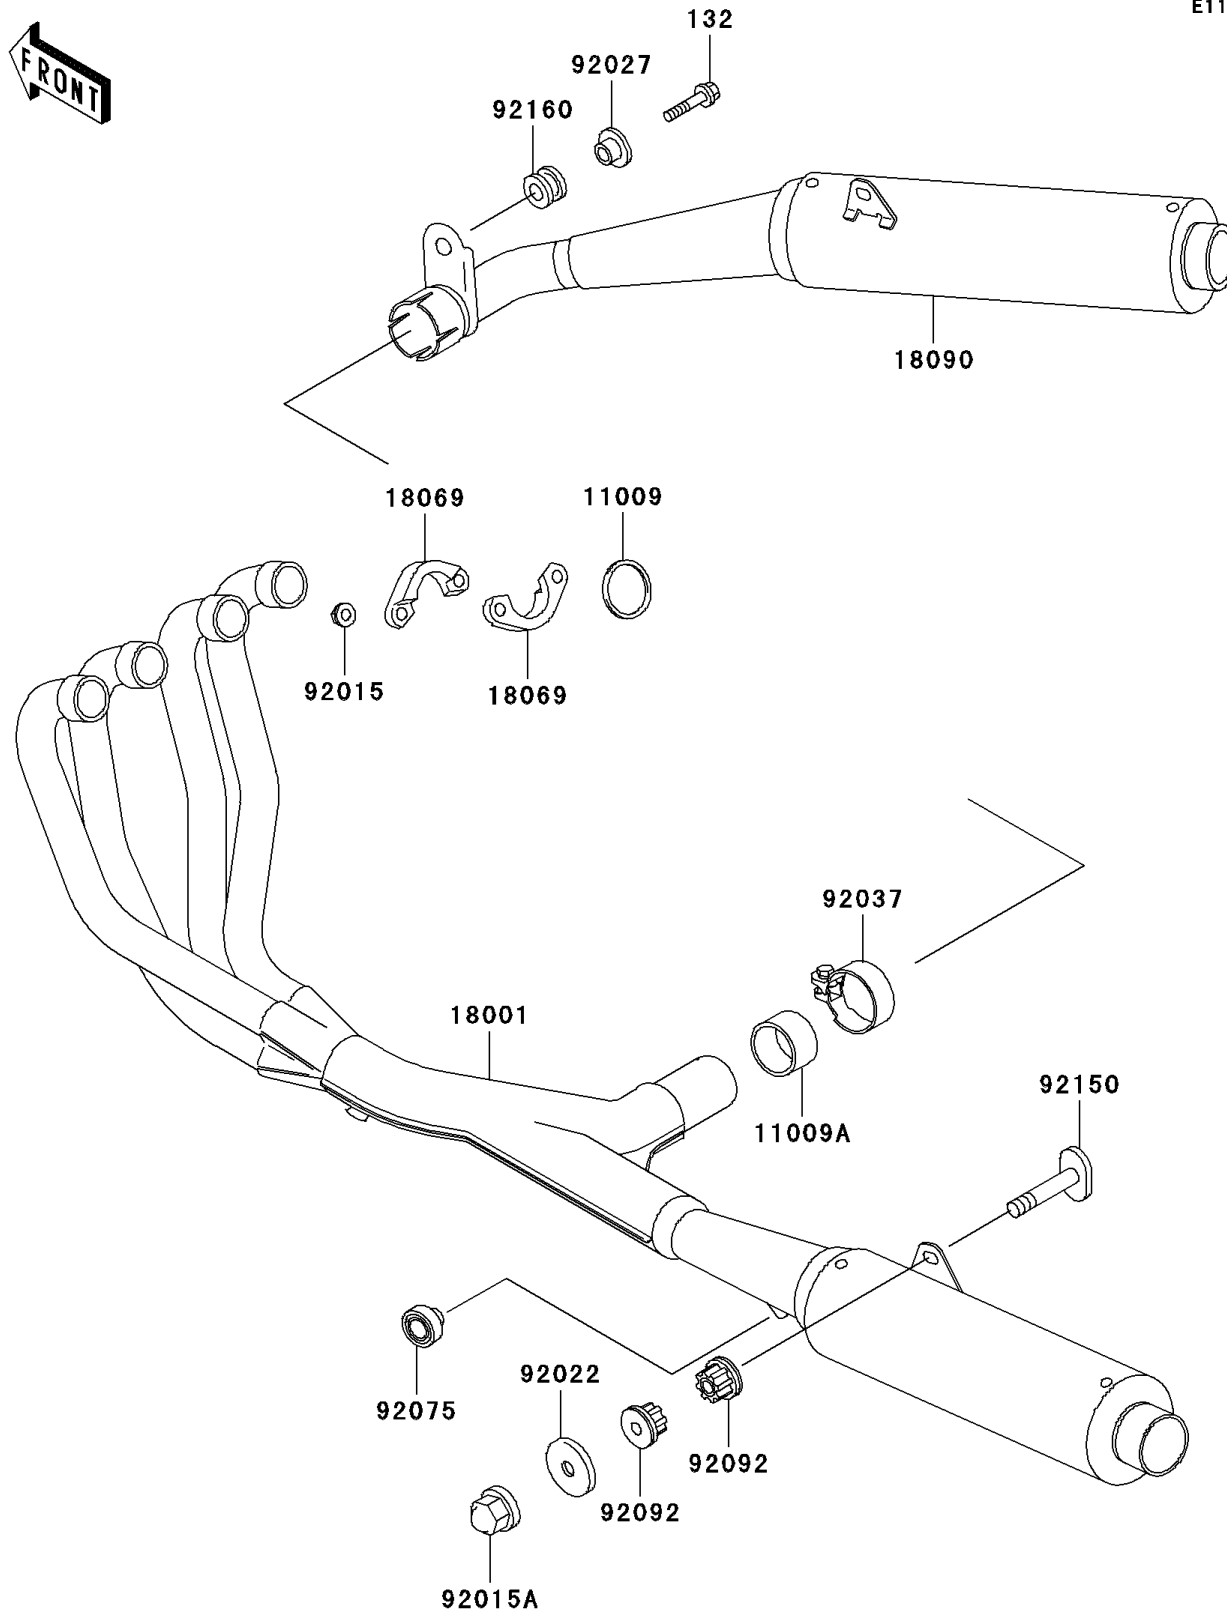

## 1996 NINJA® ZX™-11 PARTS DIAGRAM

Muffler(s)

E1140

## 1996 NINJA® ZX™-11 PARTS LIST

Muffler(s)

ITEM NAME	PART NUMBER	QUANTITY
BOLT-FLANGED-SMALL (Ref # 132)	132G0835	1
GASKET,EXHAUST PIPE HOLDER (Ref # 11009)	11009-1840	1
GASKET,MUFFLER CONNECTING (Ref # 11009A)	11009-1888	1
MUFFLER,LH (Ref # 18001)	18001-1854	1
HOLDER-EXHAUST PIPE (Ref # 18069)	18069-1122	1
BODY-COMP-MUFFLER,RH (Ref # 18090)	18090-1277	1
NUT,LOCK,8MM (Ref # 92015)	92015-1380	1
NUT,10MM (Ref # 92015A)	92015-1649	1
WASHER (Ref # 92022)	92022-289	1
COLLAR,L=14 (Ref # 92027)	92027-1134	1
CLAMP,POWER CHAMBER (Ref # 92037)	92037-1537	1
DAMPER (Ref # 92075)	92075-015	1
BUSHING-RUBBER,MUFFLER (Ref # 92092)	92092-1013	1
BOLT,10X55 (Ref # 92150)	92150-1792	1
DAMPER (Ref # 92160)	92160-1007	1