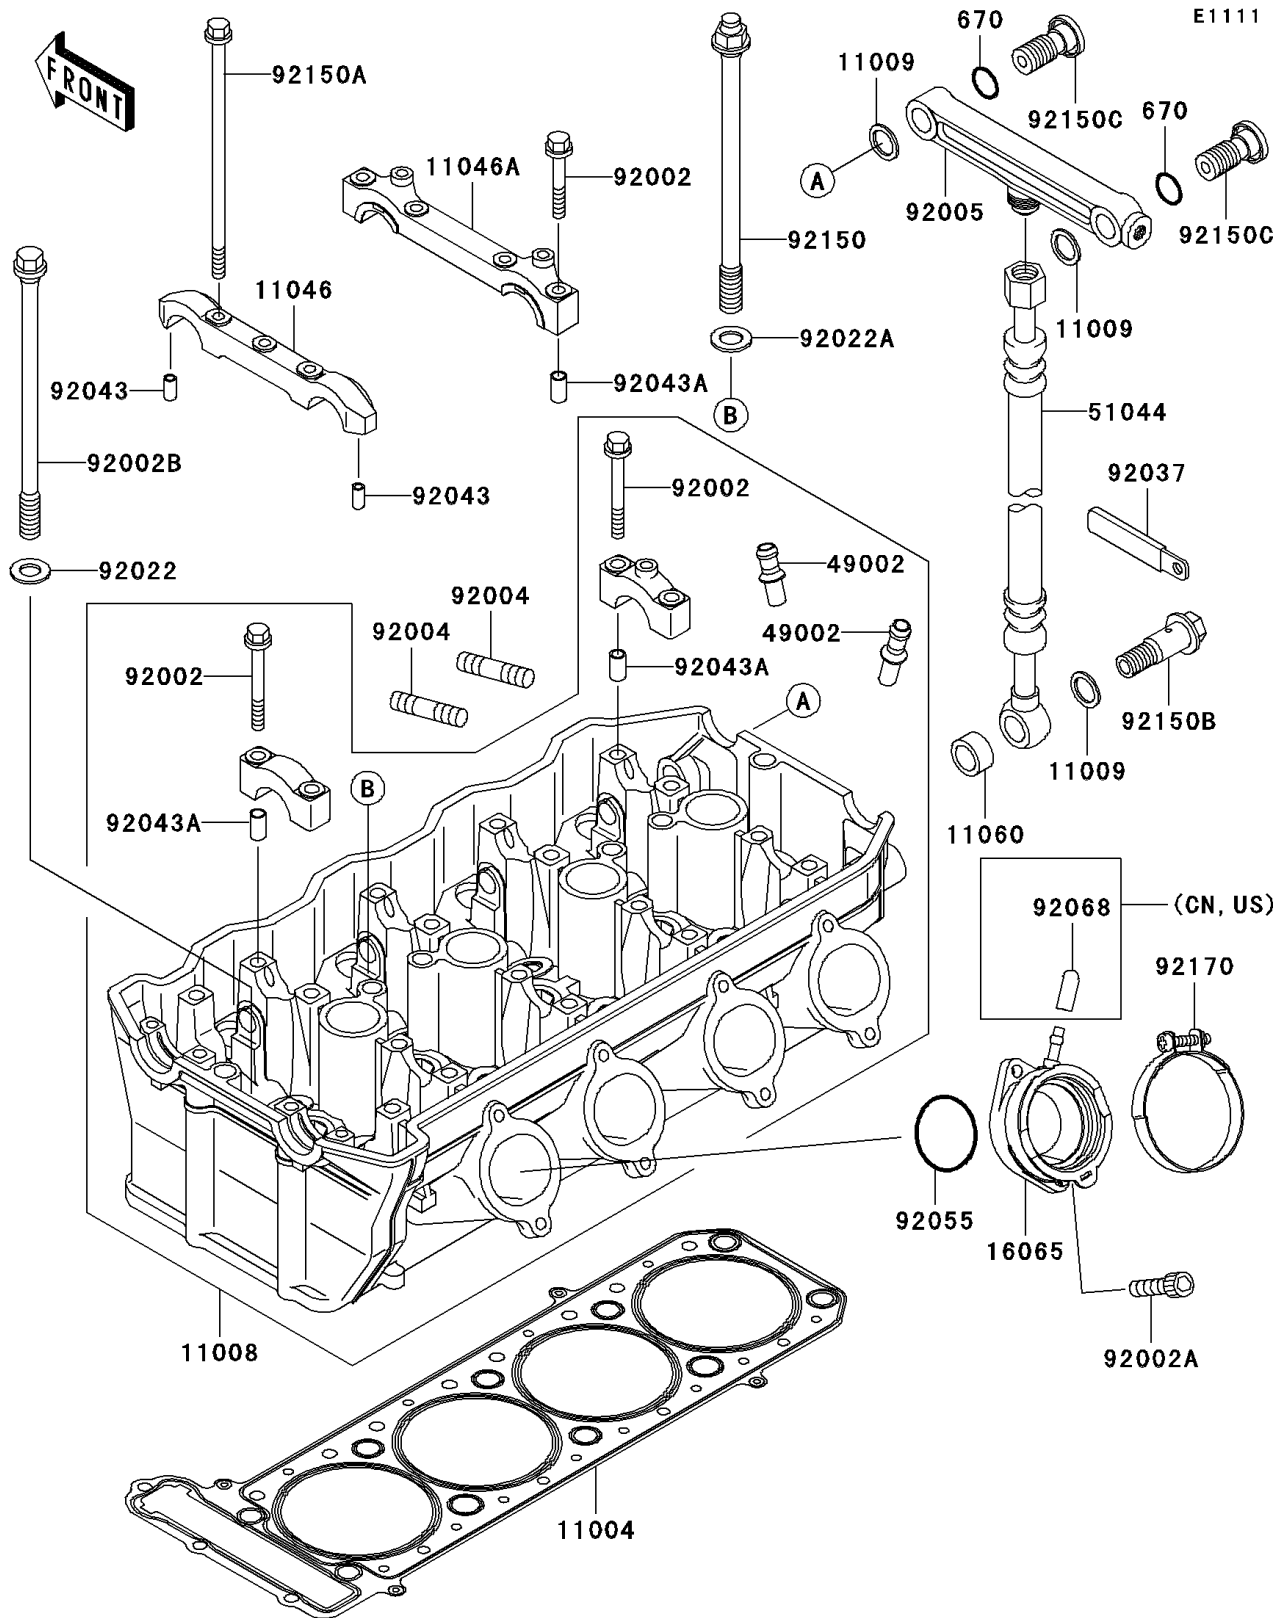

1996 NINJA® ZX™-11 PARTS DIAGRAM

Cylinder Head

1996 NINJA® ZX™-11 PARTS LIST

Cylinder Head

ITEM NAME	PART NUMBER	QUANTITY
O RING,15MM (Ref # 670)	670B2015	1
GASKET-HEAD (Ref # 11004)	11004-1248	1
HEAD-COMP-CYLINDER (Ref # 11008)	11008-1281	1
GASKET,14X19.5X1.4 (Ref # 11009)	11009-1461	1
BRACKET,CAMSHAFT,#9 (Ref # 11046)	11046-1150	1
BRACKET,CAMSHAFT,#10 (Ref # 11046A)	11046-1151	1
GASKET (Ref # 11060)	11060-1369	1
HOLDER-CARBURETOR (Ref # 16065)	16065-1210	1
GUIDE-VALVE (Ref # 49002)	49002-1097	1
TUBE-ASSY (Ref # 51044)	51044-1094	1
BOLT,6X40 (Ref # 92002)	92002-1756	1
BOLT,SOCKET,6X16 (Ref # 92002A)	92002-1778	1
BOLT,10X164 (Ref # 92002B)	92002-1943	1
STUD,8X22 (Ref # 92004)	92004-1181	1
FITTING (Ref # 92005)	92005-1168	1
WASHER,10.5X20X1.6 (Ref # 92022)	92022-1591	1
WASHER,11.5X20.5X1.6 (Ref # 92022A)	92022-1720	1
CLAMP (Ref # 92037)	92037-1997	1
PIN,4.2X6X12 (Ref # 92043)	92043-1262	1
PIN,6.2X8X14 (Ref # 92043A)	92043-1263	1
RING-O,43.7X1.9 (Ref # 92055)	92055-1401	1
BOLT,11X164 (Ref # 92150)	92150-1075	1
BOLT,6X148 (Ref # 92150A)	92150-1076	1
BOLT,BANJO,12X40.5 (Ref # 92150B)	92150-1077	1
BOLT (Ref # 92150C)	92150-1078	1
CLAMP (Ref # 92170)	92170-1160	1
PLUG,12X25 (Ref # 92068)	92068-006	1