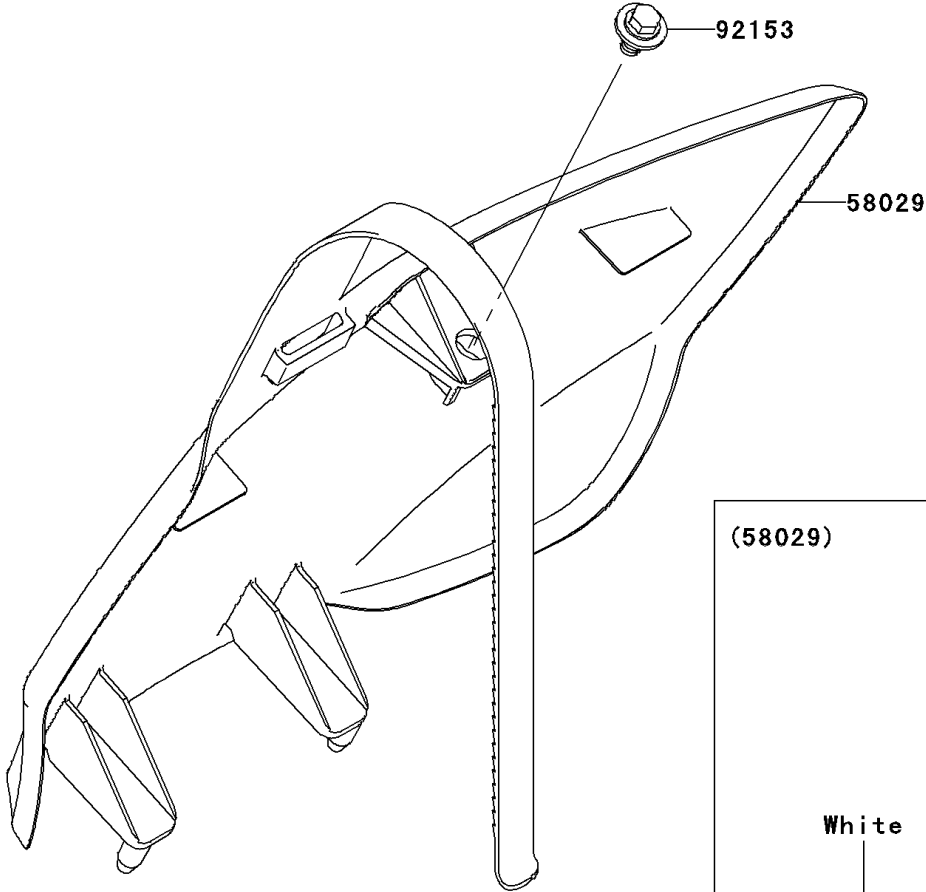

2009 KX™450F PARTS DIAGRAM

Accessory

F2910

2009 KX™450F PARTS LIST

Accessory

ITEM NAME	PART NUMBER	QUANTITY
PLATE-NUMBER,B.WHITE (Ref # 58029)	58029-0006-266	1
BOLT,6X12 (Ref # 92153)	92153-0503	1