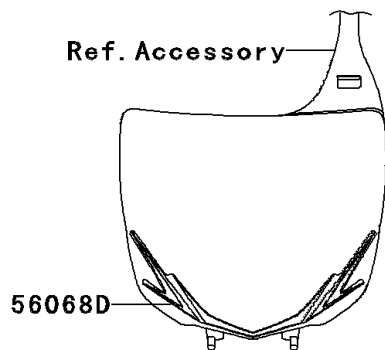

## 2009 KX™450F PARTS DIAGRAM

Decals(Green)(E9F)

F2861

## 2009 KX™450F PARTS LIST

Decals(Green)(E9F)

ITEM NAME	PART NUMBER	QUANTITY
MARK,SHROUD,KAWASAKI (Ref # 56052)	56052-0886	1
MARK,RR FENDER,KAWASAKI (Ref # 56054)	56054-0243	1
MARK,SIDE COVER,KX450F (Ref # 56054A)	56054-0317	1
MARK,FUEL INJECTION (Ref # 56054B)	56054-0416	1
PATTERN,SHROUD,FR,LH (Ref # 56068)	56068-1486	1
PATTERN,SHROUD,RR,LH (Ref # 56068A)	56068-1487	1
PATTERN,SHROUD,FR,RH (Ref # 56068B)	56068-1488	1
PATTERN,SHROUD,RR,RH (Ref # 56068C)	56068-1489	1
PATTERN,NUMBER PLATE (Ref # 56068D)	56068-1490	1