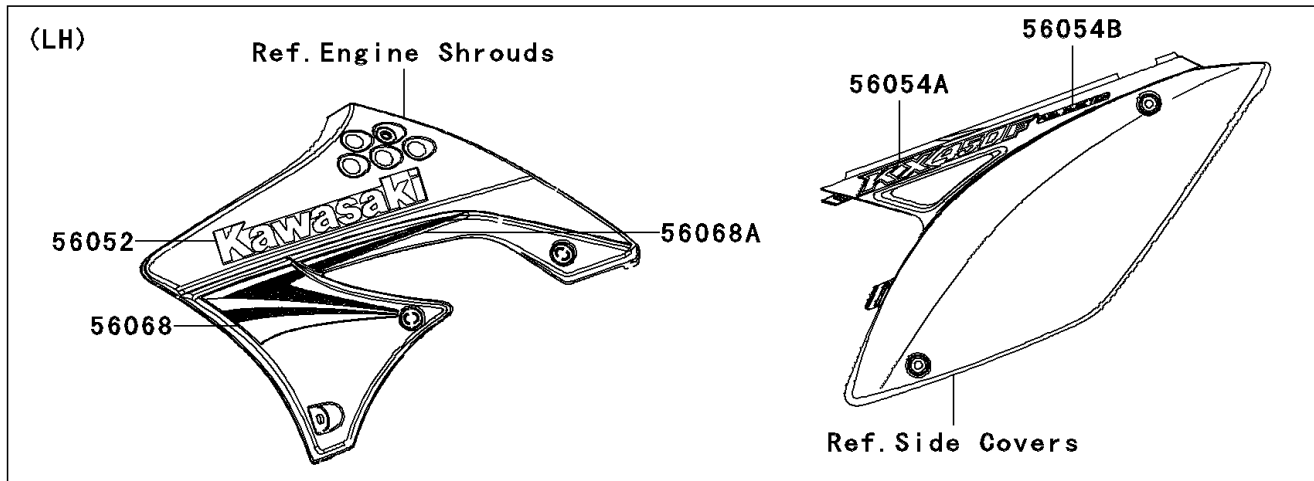

## 2009 KX™450F PARTS DIAGRAM

Decals(Green)(E9F)

F2861

## 2009 KX™450F PARTS LIST

Decals(Green)(E9F)

ITEM NAME	PART NUMBER	QUANTITY
MARK,SHROUD,KAWASAKI (Ref # 56052)	56052-0886	1
MARK,RR FENDER,KAWASAKI (Ref # 56054)	56054-0243	1
MARK,SIDE COVER,KX450F (Ref # 56054A)	56054-0317	1
MARK,FUEL INJECTION (Ref # 56054B)	56054-0416	1
PATTERN,SHROUD,FR,LH (Ref # 56068)	56068-1486	1
PATTERN,SHROUD,RR,LH (Ref # 56068A)	56068-1487	1
PATTERN,SHROUD,FR,RH (Ref # 56068B)	56068-1488	1
PATTERN,SHROUD,RR,RH (Ref # 56068C)	56068-1489	1
PATTERN,NUMBER PLATE (Ref # 56068D)	56068-1490	1