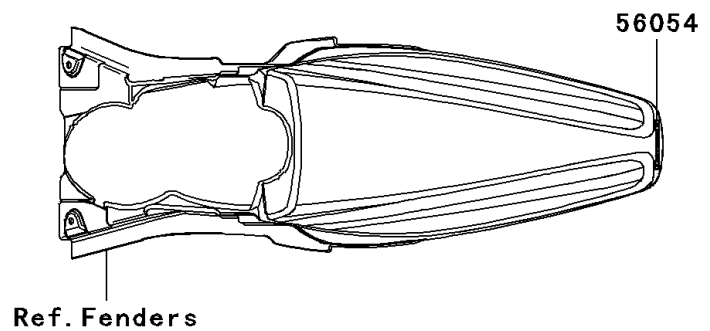

## 2009 KX™450F PARTS DIAGRAM

Decals(Green)(E9F)

F2861

## 2009 KX™450F PARTS LIST

Decals(Green)(E9F)

ITEM NAME	PART NUMBER	QUANTITY
MARK,SHROUD,KAWASAKI (Ref # 56052)	56052-0886	1
MARK,RR FENDER,KAWASAKI (Ref # 56054)	56054-0243	1
MARK,SIDE COVER,KX450F (Ref # 56054A)	56054-0317	1
MARK,FUEL INJECTION (Ref # 56054B)	56054-0416	1
PATTERN,SHROUD,FR,LH (Ref # 56068)	56068-1486	1
PATTERN,SHROUD,RR,LH (Ref # 56068A)	56068-1487	1
PATTERN,SHROUD,FR,RH (Ref # 56068B)	56068-1488	1
PATTERN,SHROUD,RR,RH (Ref # 56068C)	56068-1489	1
PATTERN,NUMBER PLATE (Ref # 56068D)	56068-1490	1