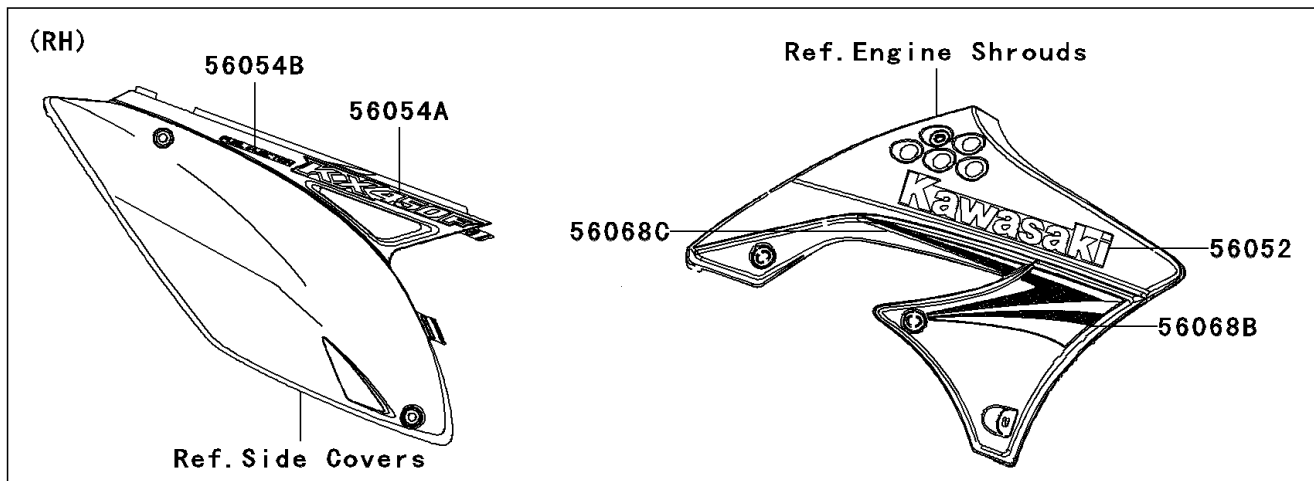

## 2009 KX™450F PARTS DIAGRAM

Decals(Green)(E9F)

F2861

## 2009 KX™450F PARTS LIST

Decals(Green)(E9F)

ITEM NAME	PART NUMBER	QUANTITY
MARK,SHROUD,KAWASAKI (Ref # 56052)	56052-0886	1
MARK,RR FENDER,KAWASAKI (Ref # 56054)	56054-0243	1
MARK,SIDE COVER,KX450F (Ref # 56054A)	56054-0317	1
MARK,FUEL INJECTION (Ref # 56054B)	56054-0416	1
PATTERN,SHROUD,FR,LH (Ref # 56068)	56068-1486	1
PATTERN,SHROUD,RR,LH (Ref # 56068A)	56068-1487	1
PATTERN,SHROUD,FR,RH (Ref # 56068B)	56068-1488	1
PATTERN,SHROUD,RR,RH (Ref # 56068C)	56068-1489	1
PATTERN,NUMBER PLATE (Ref # 56068D)	56068-1490	1