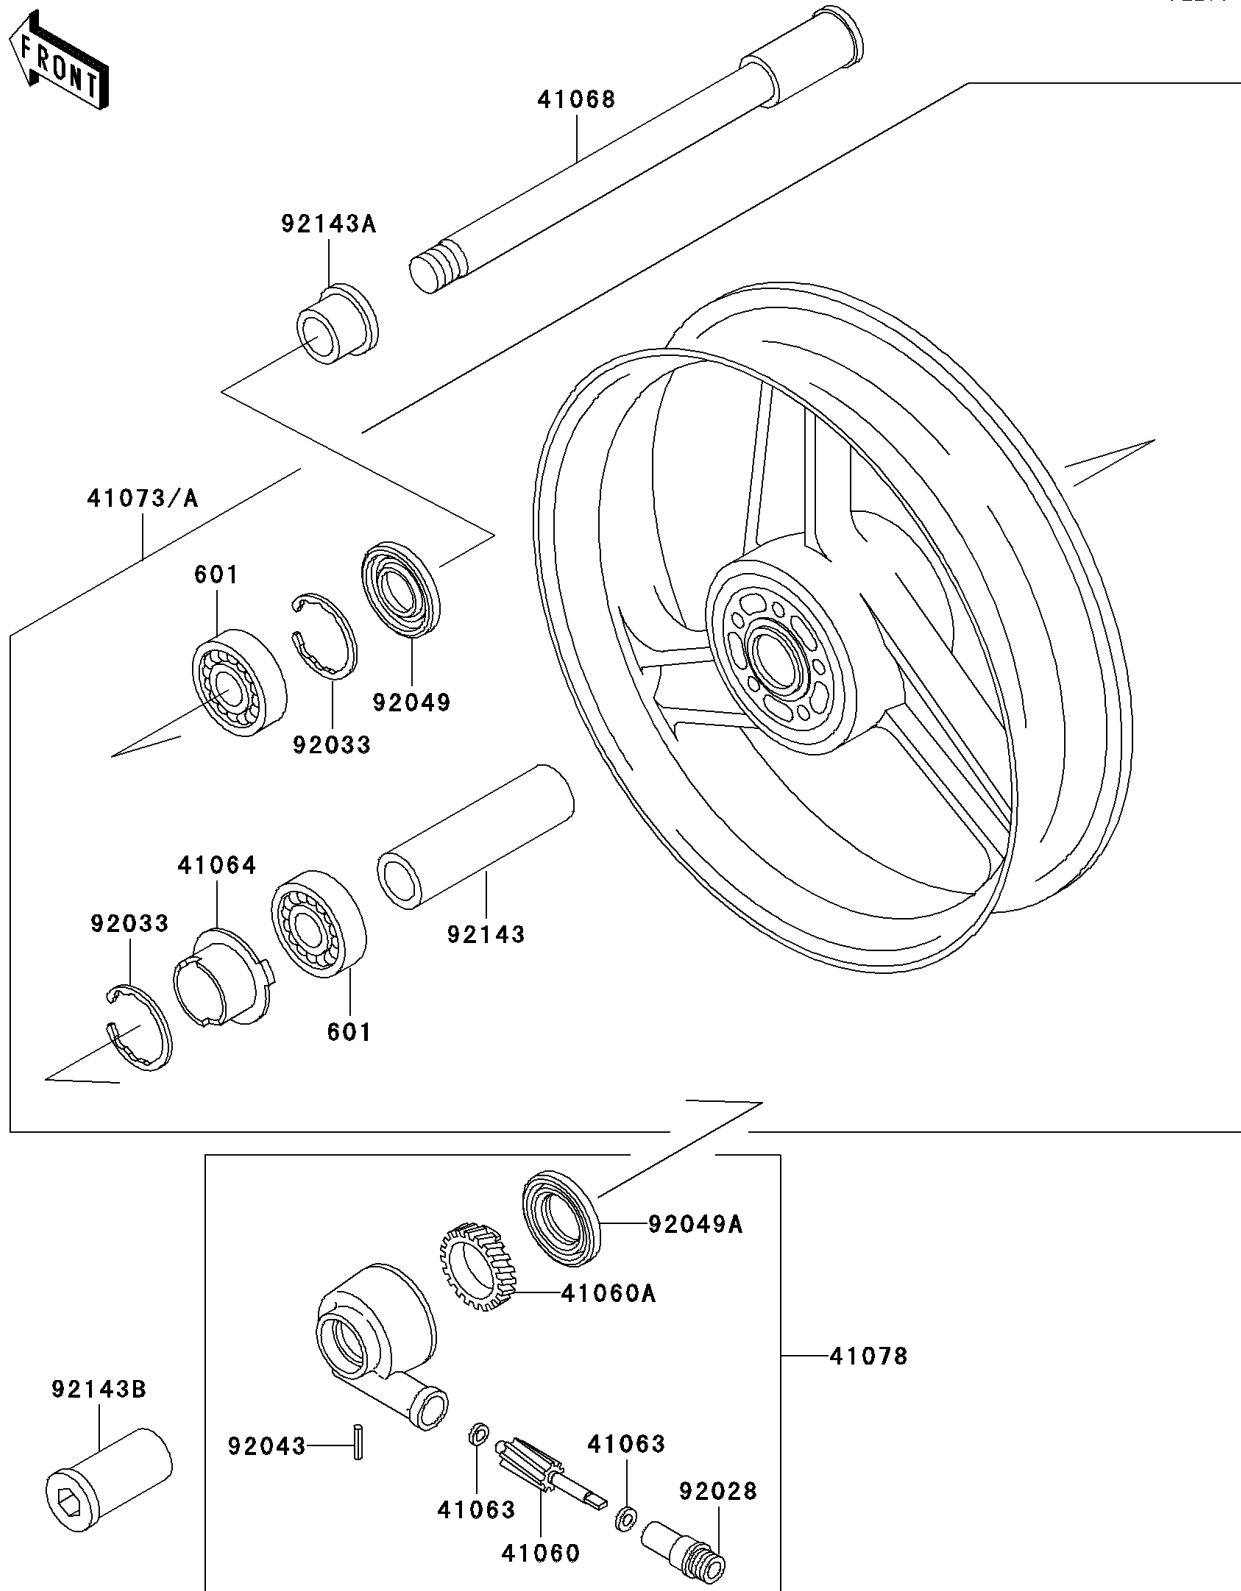

1993 NINJA® ZX™-11 PARTS DIAGRAM

Front Wheel

F2230

1993 NINJA® ZX™-11 PARTS LIST

Front Wheel

ITEM NAME	PART NUMBER	QUANTITY
BEARING-BALL,#6005UU (Ref # 601)	601B6005UU	1
GEAR-METER SCREW,9T (Ref # 41060)	41060-1140	1
GEAR-METER SCREW,24T (Ref # 41060A)	41060-1141	1
WASHER,5.1X9X0.4 (Ref # 41063)	41063-001	1
RECEIVER-SPEEDOMETER (Ref # 41064)	41064-1055	1
AXLE,FR (Ref # 41068)	41068-1327	1
WHEEL-ASSY,FR,C.GRAY (Ref # 41073)	41073-1519-JD	1
CASE-ASSY-METER GEAR (Ref # 41078)	41078-1082	1
BUSHING,METER GEAR CASE (Ref # 92028)	92028-1634	1
RING-SNAP,47MM (Ref # 92033)	92033-1042	1
PIN,SPRING,3X18 (Ref # 92043)	92043-1454	1
SEAL-OIL,BJN 32 47 5 (Ref # 92049)	92049-1377	1
SEAL-OIL,BJN-C2 35 52 5 (Ref # 92049A)	92049-1378	1
COLLAR,FR HUB,L=94 (Ref # 92143)	92143-1476	1
COLLAR,FR AXLE,RH,L=17.5 (Ref # 92143A)	92143-1477	1
COLLAR,FR AXLE,LH,L=44.5 (Ref # 92143B)	92143-1478	1