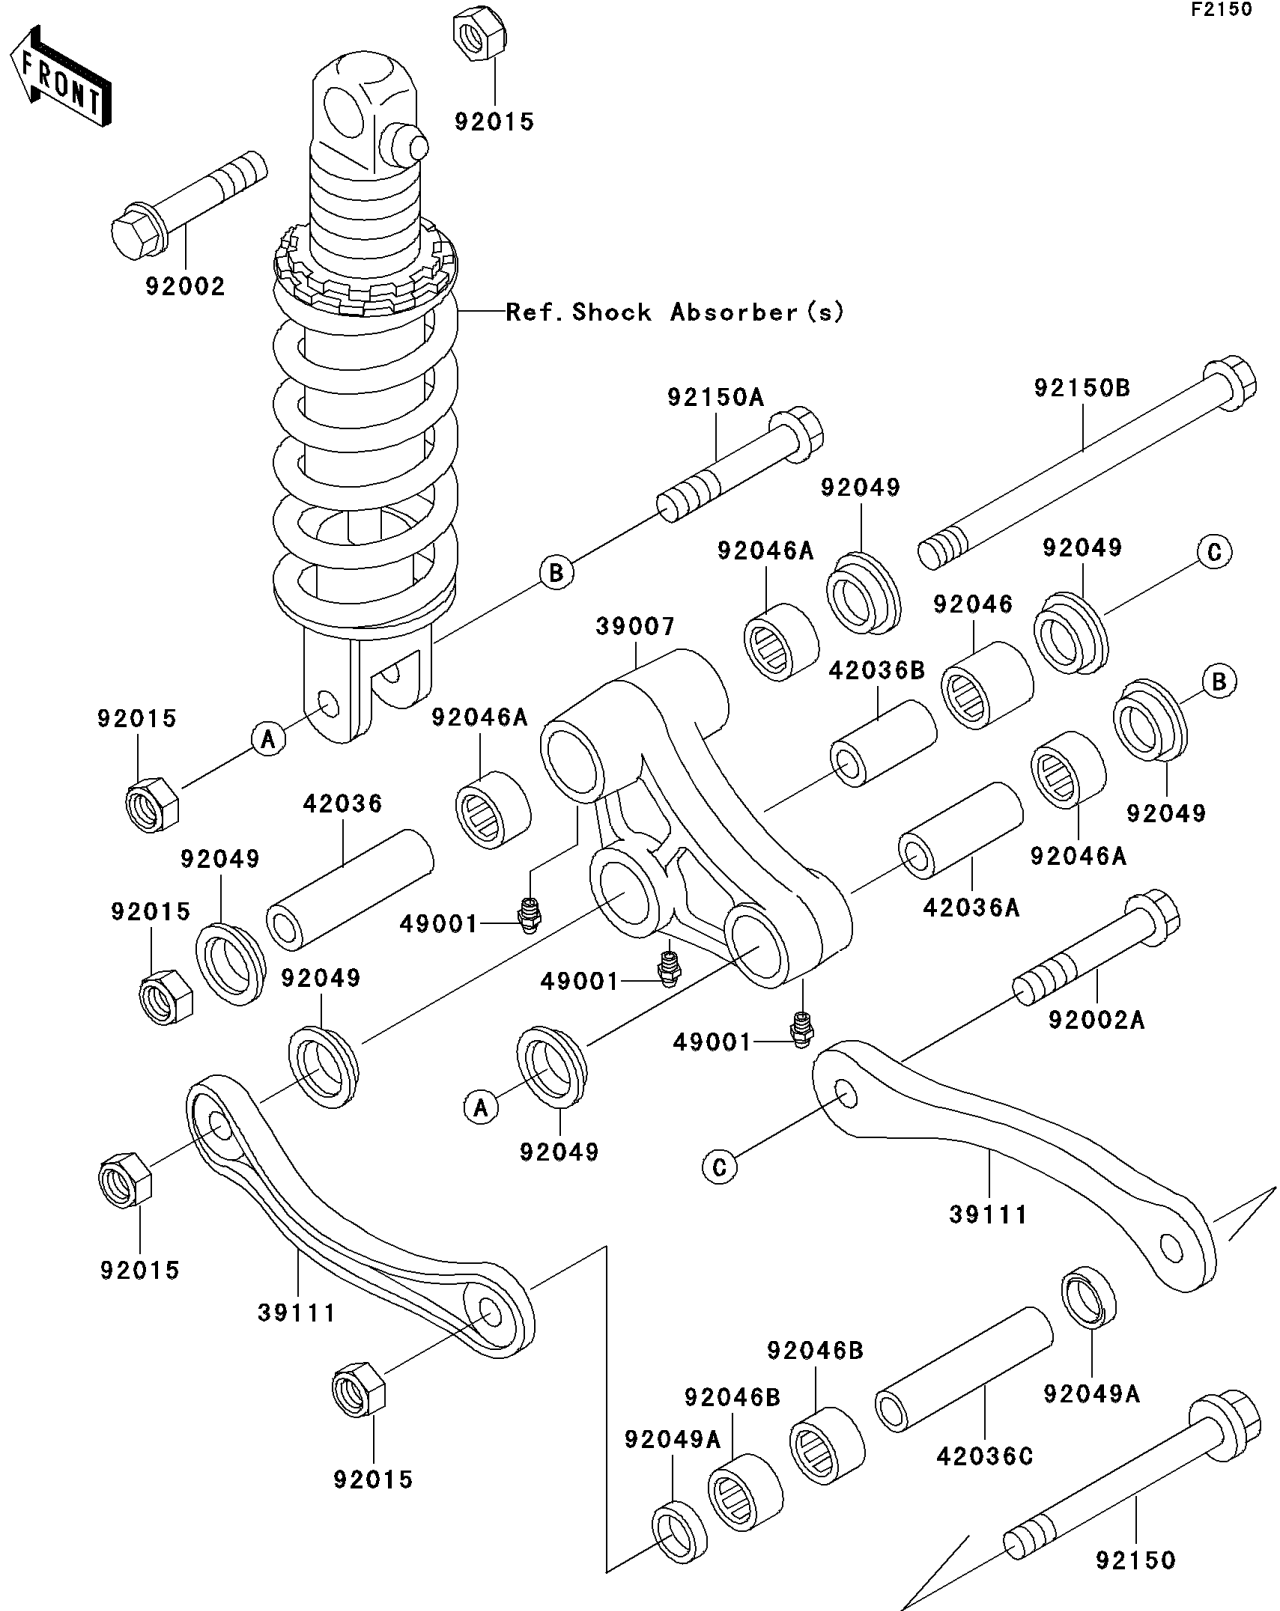

1993 NINJA® ZX™-11 PARTS DIAGRAM

Rear Suspension

F2150

1993 NINJA® ZX™-11 PARTS LIST

Rear Suspension

ITEM NAME	PART NUMBER	QUANTITY
ARM-SUSP,UNI TRAK (Ref # 39007)	39007-1107	1
ROD-TIE,SUSPENSION (Ref # 39111)	39111-1130	1
SLEEVE,ARM,CNT (Ref # 42036)	42036-1079	1
SLEEVE,12.1X20X40 (Ref # 42036A)	42036-1108	1
SLEEVE,12.1X20X50 (Ref # 42036B)	42036-1111	1
SLEEVE,12.1X18X82 (Ref # 42036C)	42036-1231	1
NIPPLE-GREASE (Ref # 49001)	49001-1051	1
BOLT,FLANGED,12X60 (Ref # 92002)	92002-1464	1
BOLT,SUSPENSION ARM,12MM (Ref # 92002A)	92002-1785	1
NUT,LOCK,12MM,BLACK (Ref # 92015)	92015-1190	1
BEARING-NEEDLE,BM202726 (Ref # 92046)	92046-1110	1
BEARING-NEEDLE,BM202715 (Ref # 92046A)	92046-1112	1
BEARING-NEEDLE,18BM2416 (Ref # 92046B)	92046-1144	1
SEAL-OIL,ARM,CNT (Ref # 92049)	92049-1109	1
SEAL-OIL,MHA18244 (Ref # 92049A)	92049-1225	1
BOLT,FLANGED,12X110 (Ref # 92150)	92150-1088	1
BOLT,FLANGED,12X70 (Ref # 92150A)	92150-1115	1
BOLT,FLANGED,12X165 (Ref # 92150B)	92150-1116	1