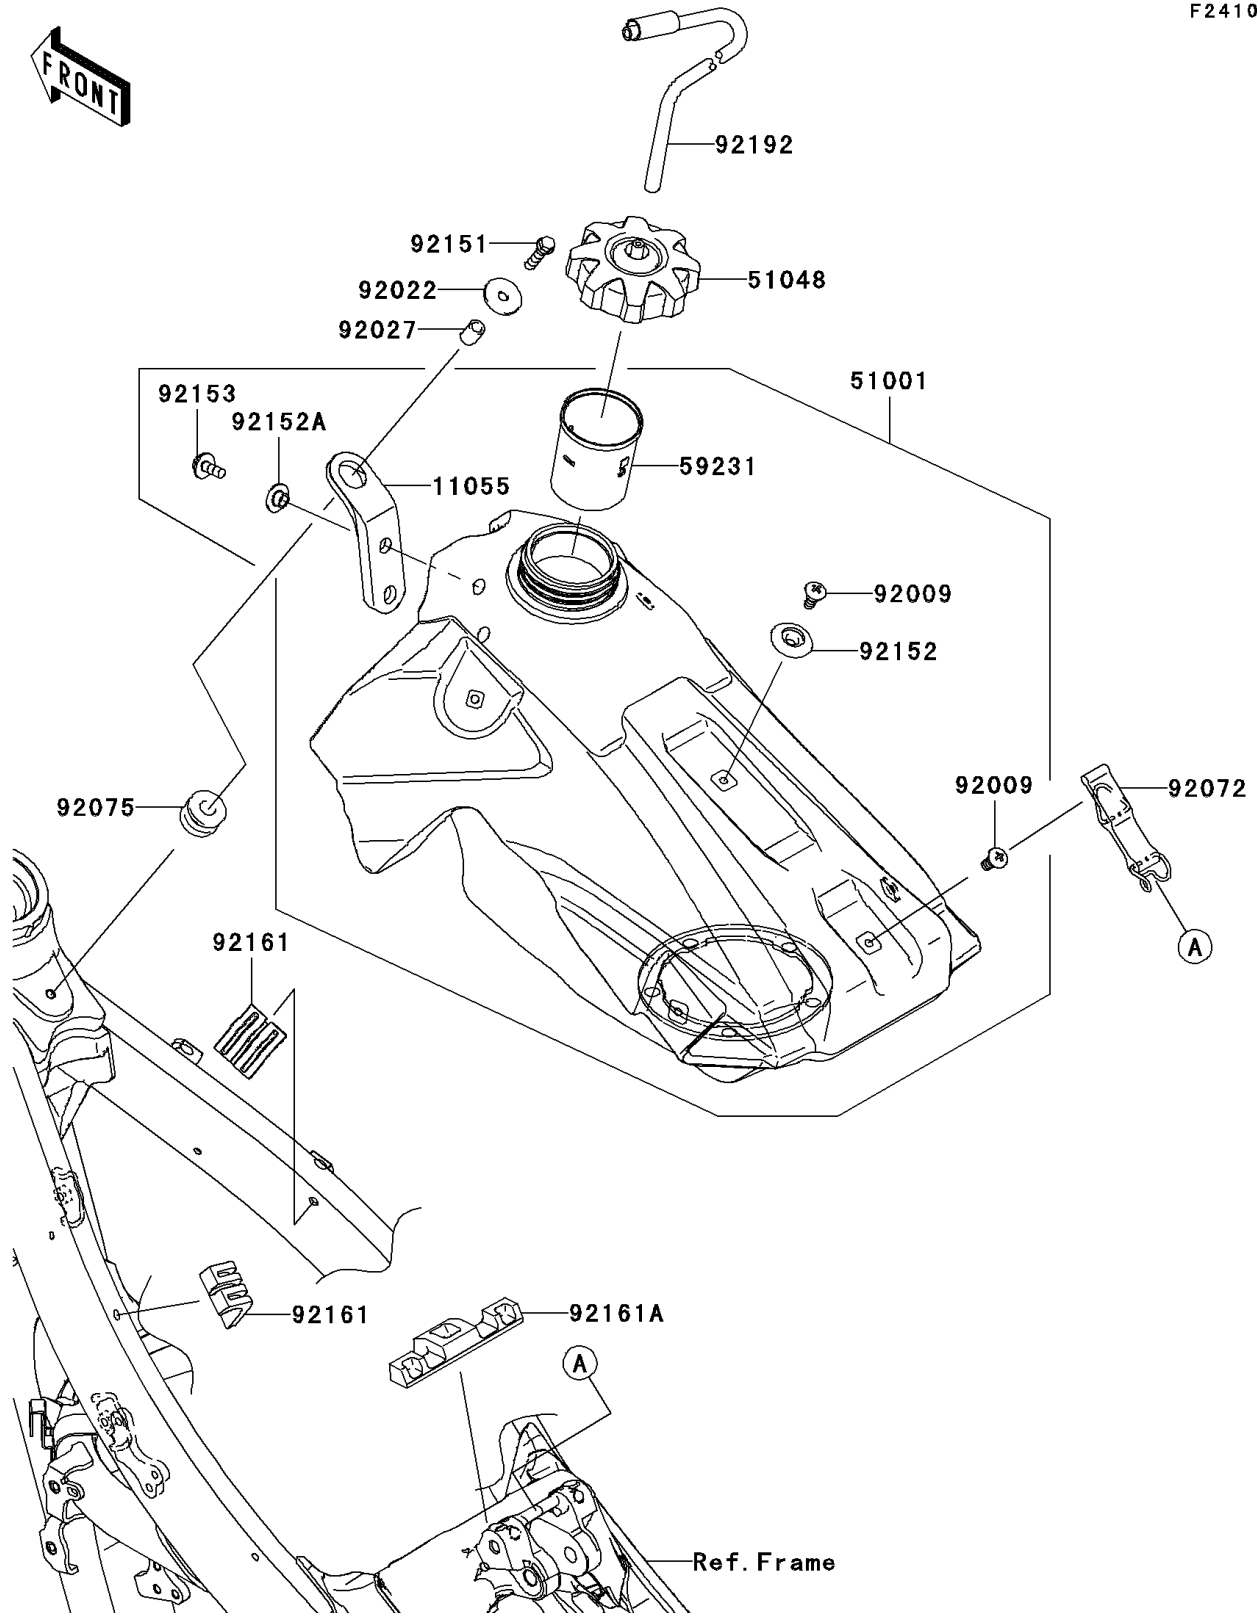

2009 KX™450F PARTS DIAGRAM

Fuel Tank

F2410

2009 KX™450F PARTS LIST

Fuel Tank

ITEM NAME	PART NUMBER	QUANTITY
BRACKET (Ref # 11055)	11055-0698	1
TANK-COMP-FUEL (Ref # 51001)	51001-0261	1
CAP-ASSY-TANK,FUEL (Ref # 51048)	51048-0031	1
FILLER (Ref # 59231)	59231-0042	1
SCREW,6MM (Ref # 92009)	92009-1971	1
WASHER,6.5X24X2 (Ref # 92022)	92022-1690	1
COLLAR,6.8X10X14 (Ref # 92027)	92027-1966	1
BAND,FUEL TANK (Ref # 92072)	92072-0045	1
DAMPER (Ref # 92075)	92075-1787	1
BOLT,FLANGED-SMALL,6X25 (Ref # 92151)	92151-1930	1
COLLAR (Ref # 92152)	92152-0569	1
COLLAR (Ref # 92152A)	92152-1422	1
BOLT,6X16 (Ref # 92153)	92153-0863	1
DAMPER,FUEL TANK,SIDE (Ref # 92161)	92161-0614	1
DAMPER,FUEL TANK,REAR (Ref # 92161A)	92161-0634	1
TUBE (Ref # 92192)	92192-0161	1