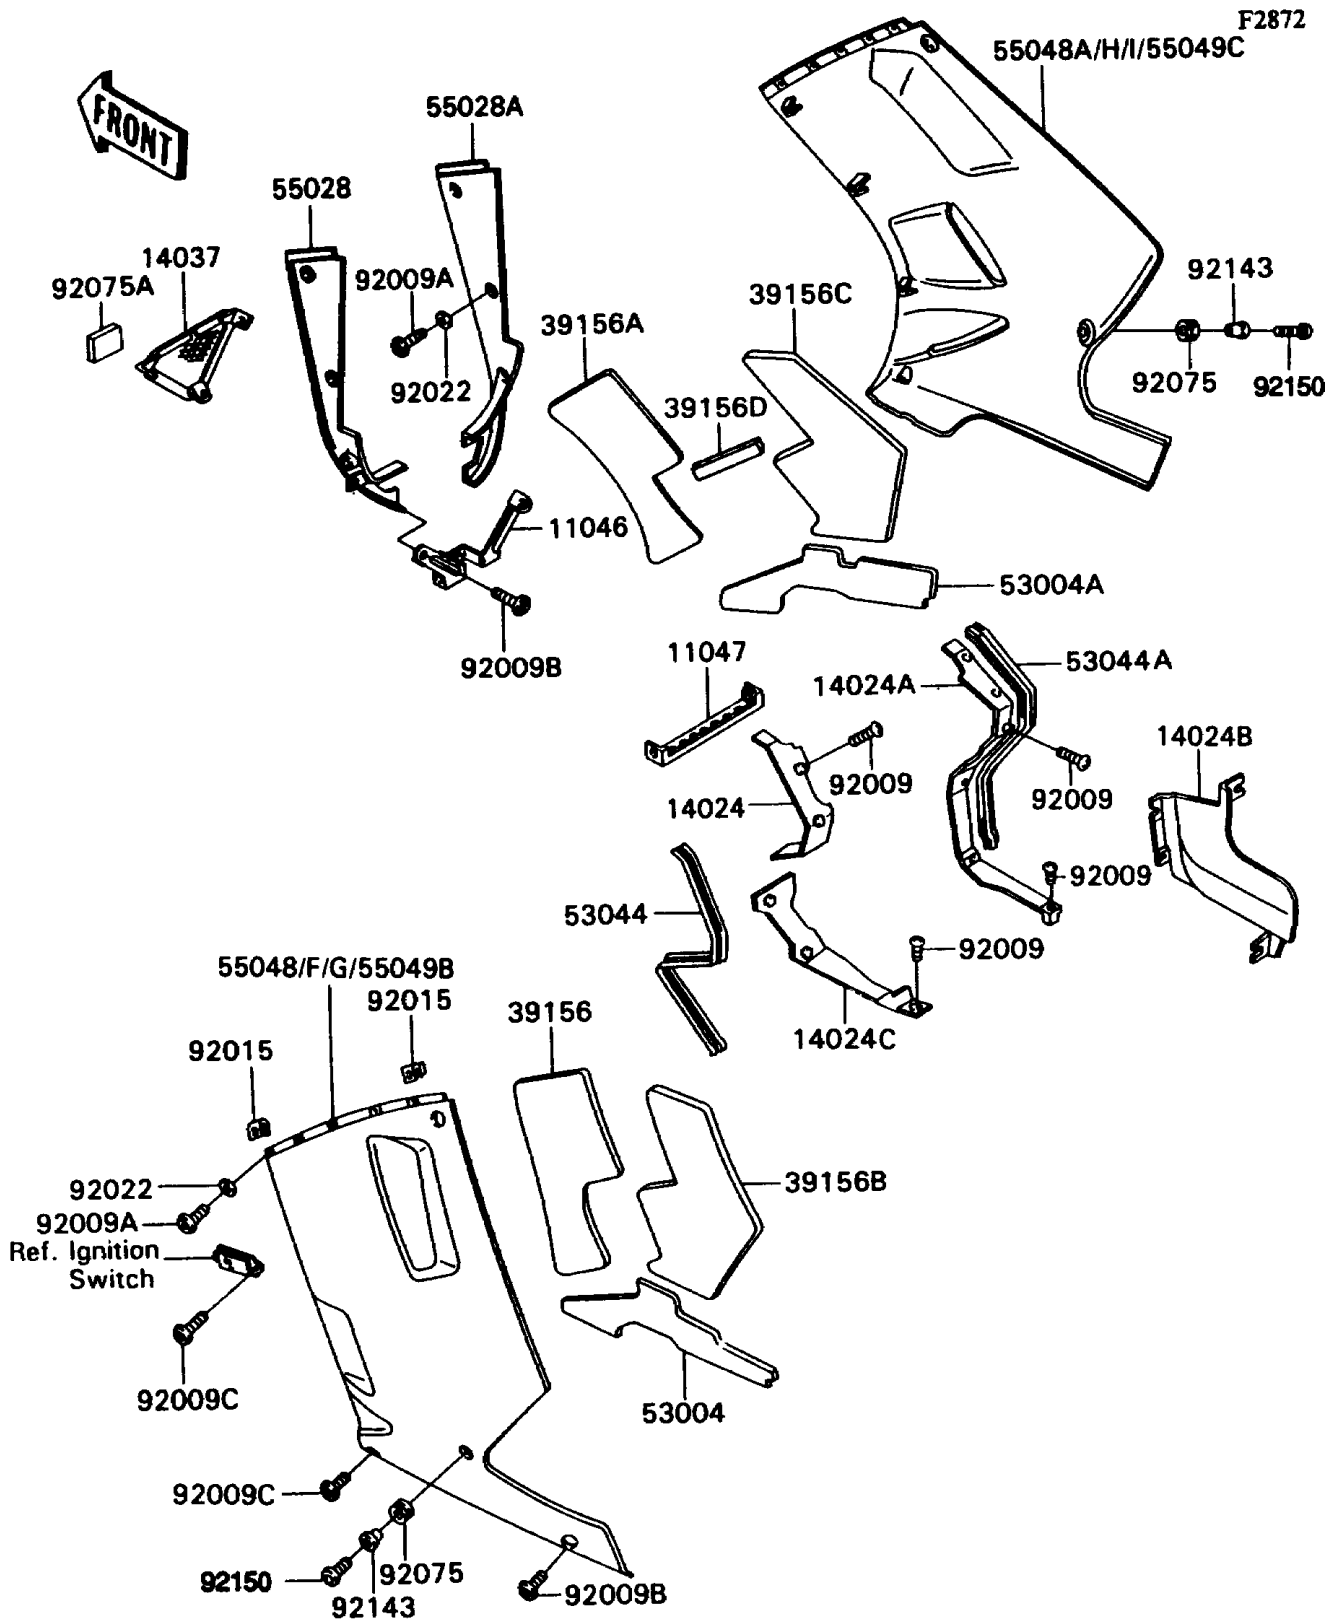

1990 NINJA® ZX™-11 PARTS DIAGRAM

Cowling Lower

1990 NINJA® ZX™-11 PARTS LIST

Cowling Lowers

ITEM NAME	PART NUMBER	QUANTITY
BRACKET,LWR,LH (Ref # 11046)	11046-1928	1
BRACKET,LWR COWLING (Ref # 11047)	11047-1080	1
COVER,HEAT GUARD,LH,UPP (Ref # 14024)	14024-1870	1
COVER,HEAT GUARD,RH (Ref # 14024A)	14024-1871	1
COVER,HEAT GUARD,RH (Ref # 14024B)	14024-1959	1
COVER,HEAT GUARD,LH,LWR (Ref # 14024C)	14024-1966	1
SCREEN,COWLING (Ref # 14037)	14037-1136	1
PAD,LWR COWLING,LH,FR (Ref # 39156)	39156-1198	1
PAD,LWR COWLING,RH,FR (Ref # 39156A)	39156-1199	1
PAD,LWR COWLING,LH,RR (Ref # 39156B)	39156-1200	1
PAD,LWR COWLING,RH,RR (Ref # 39156C)	39156-1201	1
PAD,LWR COWLING,RH,CNT (Ref # 39156D)	39156-1221	1
MAT,LWR COWLING,LH,LWR (Ref # 53004)	53004-1074	1
MAT,LWR COWLING,RH,LWR (Ref # 53004A)	53004-1075	1
TRIM,L=300 (Ref # 53044)	53044-1213	1
TRIM,L=225 (Ref # 53044A)	53044-1238	1
COWLING,FR,LH,EBONY (Ref # 55028)	55028-1240-H8	1
COWLING,FR,RH,EBONY (Ref # 55028A)	55028-1241-H8	1
COWLING.,LWR,LH,EBONY (Ref # 55048)	55048-5417-H8	1
COWLING.,LWR,RH,EBONY (Ref # 55048A)	55048-5418-H8	1
SCREW,TAPPING,5X14 (Ref # 92009)	92009-1197	1
SCREW,5X14 (Ref # 92009A)	92009-1653	1
SCREW,5X16 (Ref # 92009B)	92009-1654	1
SCREW,5X20 (Ref # 92009C)	92009-1656	1
NUT,5MM (Ref # 92015)	92015-1798	1
WASHER,NYLON,5.3X11.5X1.5 (Ref # 92022)	92022-1521	1
DAMPER (Ref # 92075)	92075-1634	1
DAMPER (Ref # 92075A)	92075-1902	1
COLLAR,BLACK (Ref # 92143)	92143-1226	1

1990 NINJA® ZX™-11 PARTS LIST

Cowling Lowers

ITEM NAME	PART NUMBER	QUANTITY
BOLT, SOCKET, 6X18 (Ref # 92150)	92150-1553	1