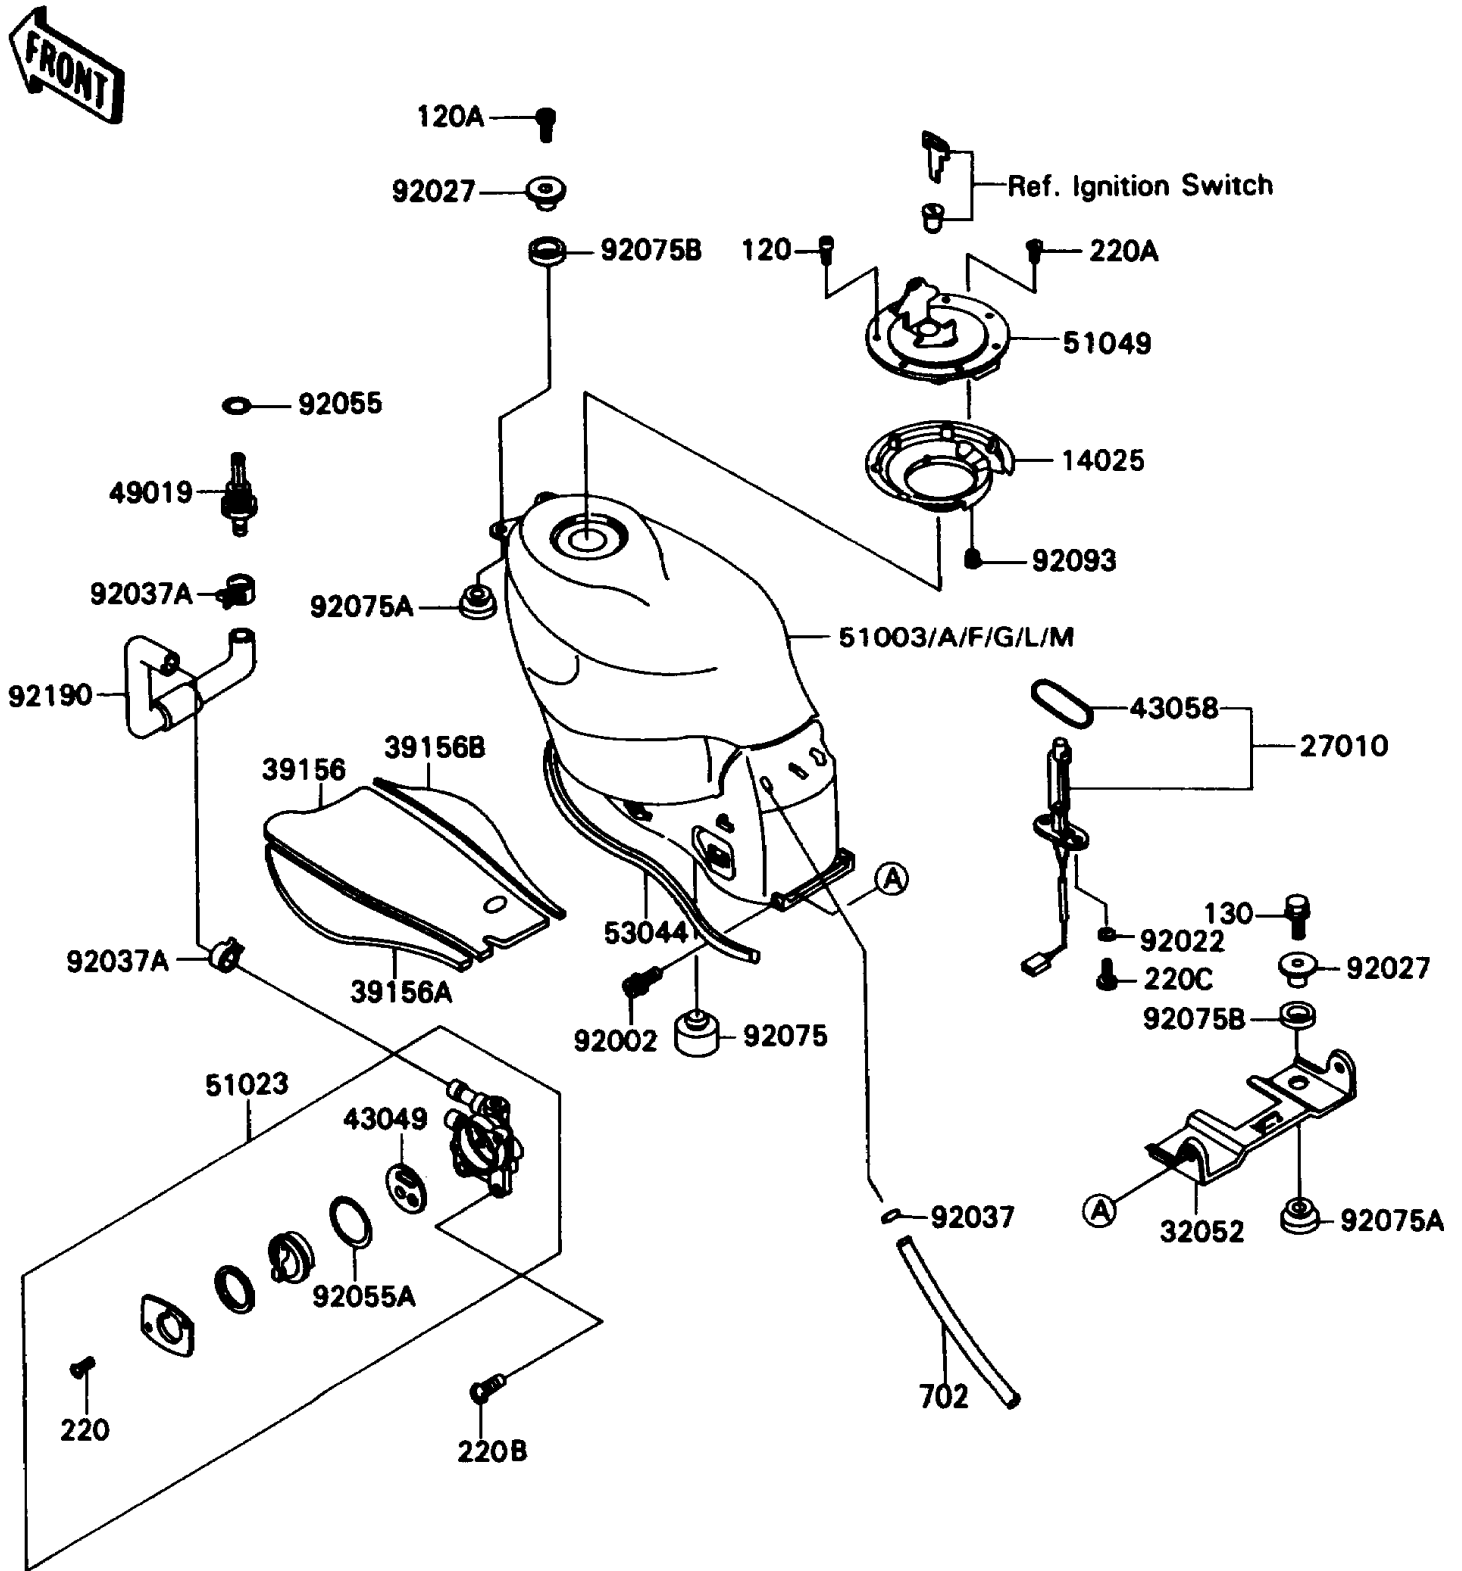

1990 NINJA® ZX™-11 PARTS DIAGRAM

Fuel Tank

F2410

1990 NINJA® ZX™-11 PARTS LIST

Fuel Tank

ITEM NAME	PART NUMBER	QUANTITY
COVER,TANK CAP (Ref # 14025)	14025-1913	1
SWITCH,FUEL LEVEL (Ref # 27010)	27010-1287	1
BRACKET-TANK,RR (Ref # 32052)	32052-1296	1
PAD,FUEL TANK,CNT (Ref # 39156)	39156-1189	1
PAD,FUEL TANK,LH (Ref # 39156A)	39156-1190	1
PAD,FUEL TANK,RH (Ref # 39156B)	39156-1191	1
PACKING,TAP VALVE (Ref # 43049)	43049-1066	1
RING,FUEL LEVEL SWITCH (Ref # 43058)	43058-1004	1
FILTER-FUEL (Ref # 49019)	49019-1070	1
TANK-COMP-FUEL,EBONY (Ref # 51003)	51003-5160-H8	1
TANK-COMP-FUEL,EBONY (Ref # 51003A)	51003-5161-H8	1
TAP-ASSY,FUEL (Ref # 51023)	51023-1169	1
CAP-TANK,FUEL (Ref # 51049)	51049-1091	1
TRIM,FUEL TANK (Ref # 53044)	53044-1236	1
BOLT,SOCKET,6X14 (Ref # 92002)	92002-1175	1
WASHER,5.2X10X1.5 (Ref # 92022)	92022-1023	1
COLLAR,L=13.1 (Ref # 92027)	92027-251	1
CLAMP,TUBE (Ref # 92037)	92037-010	1
CLAMP (Ref # 92037A)	92037-1181	1
RING-O,11.5X1.5 (Ref # 92055)	92055-1387	1
RING-O,TAP LEVER (Ref # 92055A)	92055-1419	1
DAMPER (Ref # 92075)	92075-015	1
DAMPER,MALE (Ref # 92075A)	92075-174	1
DAMPER,FEMALE (Ref # 92075B)	92075-175	1
SEAL,FUEL TANK CAP (Ref # 92093)	92093-1030	1
TUBE,FUEL (Ref # 92190)	92190-1117	1
BOLT-SOCKET (Ref # 120)	120S0512	1
BOLT-SOCKET,6X20 (Ref # 120A)	120S0620	1
BOLT-FLANGED (Ref # 130)	130J0620	1

1990 NINJA® ZX™-11 PARTS LIST

Fuel Tank

ITEM NAME	PART NUMBER	QUANTITY
SCREW-PAN-CROS (Ref # 220)	220B0308	1
SCREW-PAN-CROS (Ref # 220A)	220C0508	1
SCREW-PAN-CROS (Ref # 220B)	220D0616	1
SCREW-PAN-CROS (Ref # 220C)	220X0514	1
TUBE-RUBBER,7X10X400 (Ref # 702)	702A07400	1