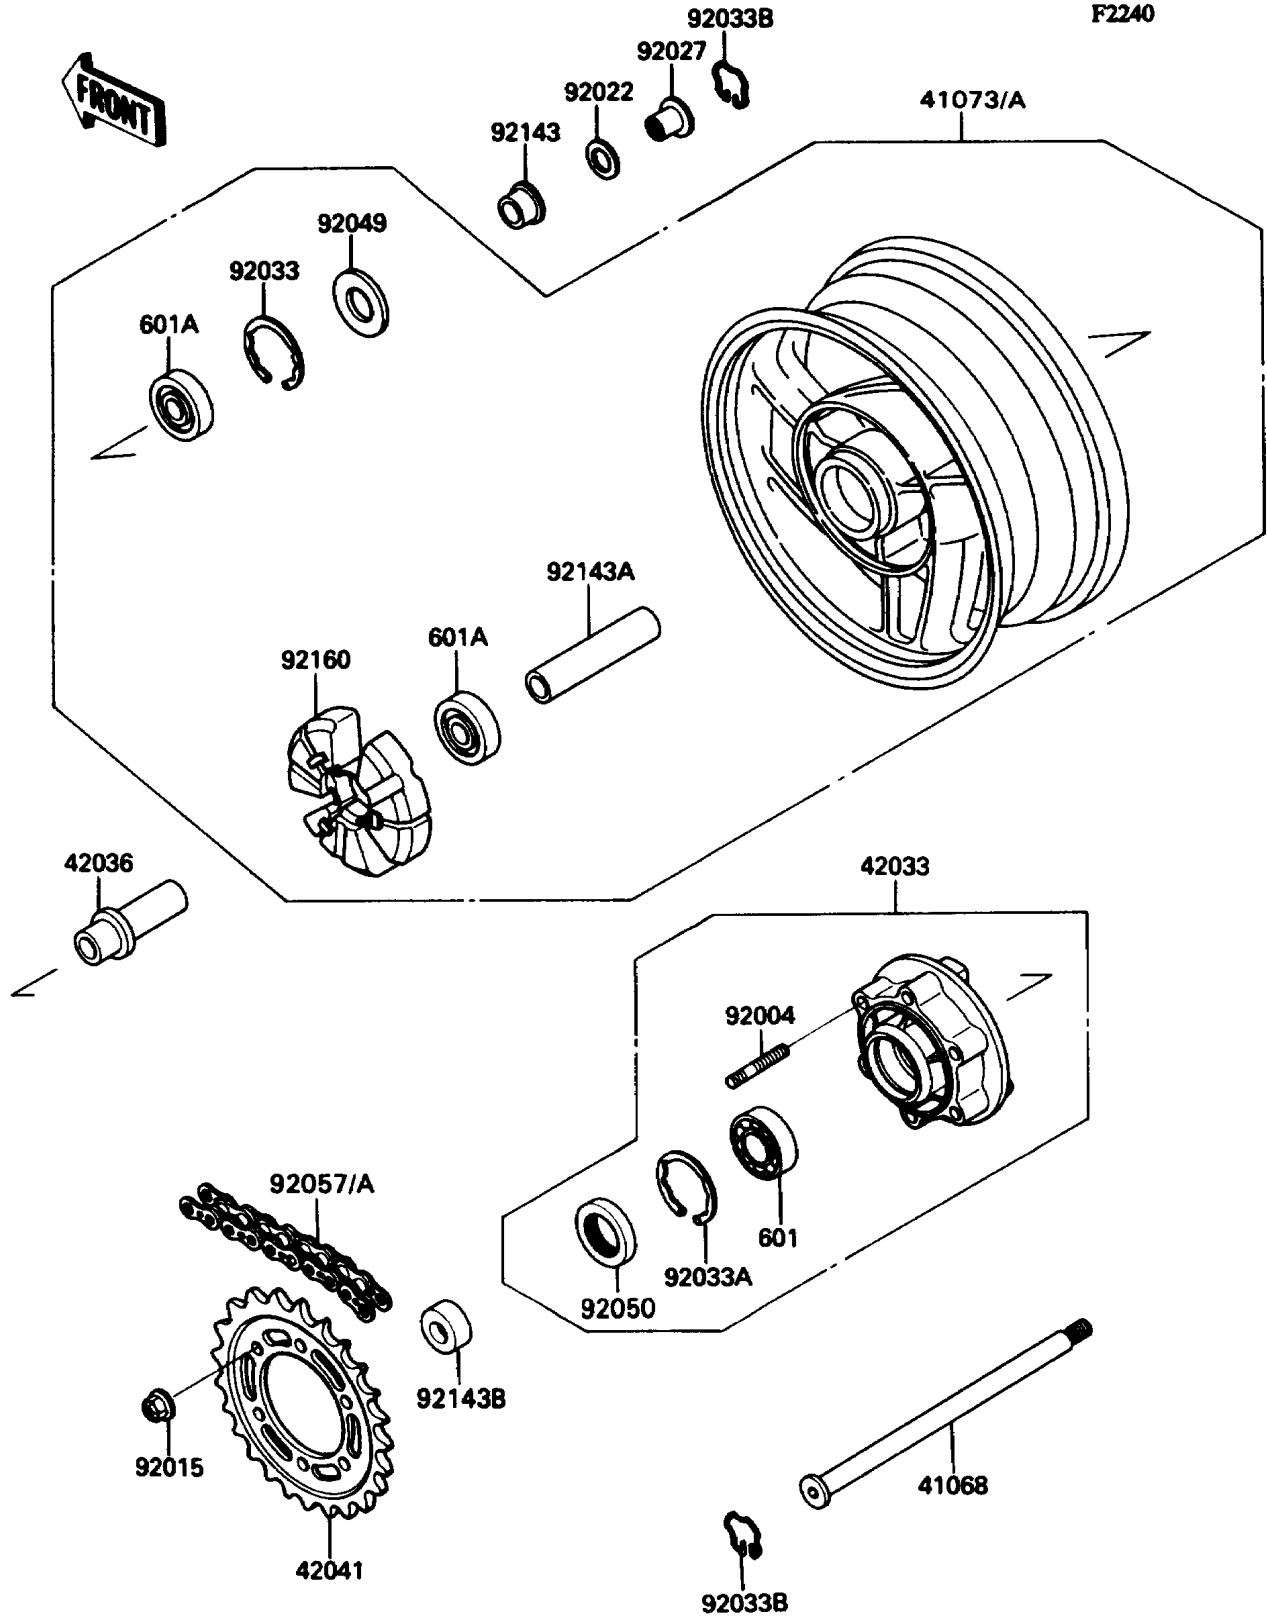

1990 NINJA® ZX™-11 PARTS DIAGRAM

Rear Hub

1990 NINJA® ZX™-11 PARTS LIST

Rear Hub

ITEM NAME	PART NUMBER	QUANTITY
AXLE (Ref # 41068)	41068-1312	1
WHEEL-ASSY,RR,G.GRAY (Ref # 41073)	41073-1464-GE	1
COUPLING-ASSY,RR HUB,G.GRAY (Ref # 42033)	42033-1133-GD	1
SLEEVE,RR AXLE,L=62 (Ref # 42036)	42036-1229	1
SPROCKET-HUB,45T (Ref # 42041)	42041-1283	1
STUD,10X24 (Ref # 92004)	92004-1146	1
NUT,10MM (Ref # 92015)	92015-1720	1
WASHER,23X32X2.3 (Ref # 92022)	92022-1618	1
COLLAR,RR AXLE,L=28 (Ref # 92027)	92027-1810	1
RING-SNAP,52MM (Ref # 92033)	92033-1043	1
RING-SNAP,62MM (Ref # 92033A)	92033-1044	1
RING-SNAP,RR AXLE (Ref # 92033B)	92033-1156	1
SEAL-OIL,28X52X5 (Ref # 92049)	92049-1061	1
SEAL-OIL,AJN40627 (Ref # 92050)	92050-027	1
CHAIN,DRIVE,EK50UV-0X110L (Ref # 92057)	92057-1298	1
COLLAR,L=23 (Ref # 92143)	92143-1042	1
COLLAR,RR HUB,L=99 (Ref # 92143A)	92143-1384	1
COLLAR,RR AXLE,L=12 (Ref # 92143B)	92143-1385	1
DAMPER,SHOCK,RR HUB (Ref # 92160)	92160-1051	1
BEARING-BALL,#6206UUC3 (Ref # 601)	601B6206UU	1
BEARING-BALL,#6304UUC3 (Ref # 601A)	601B6304UU	1