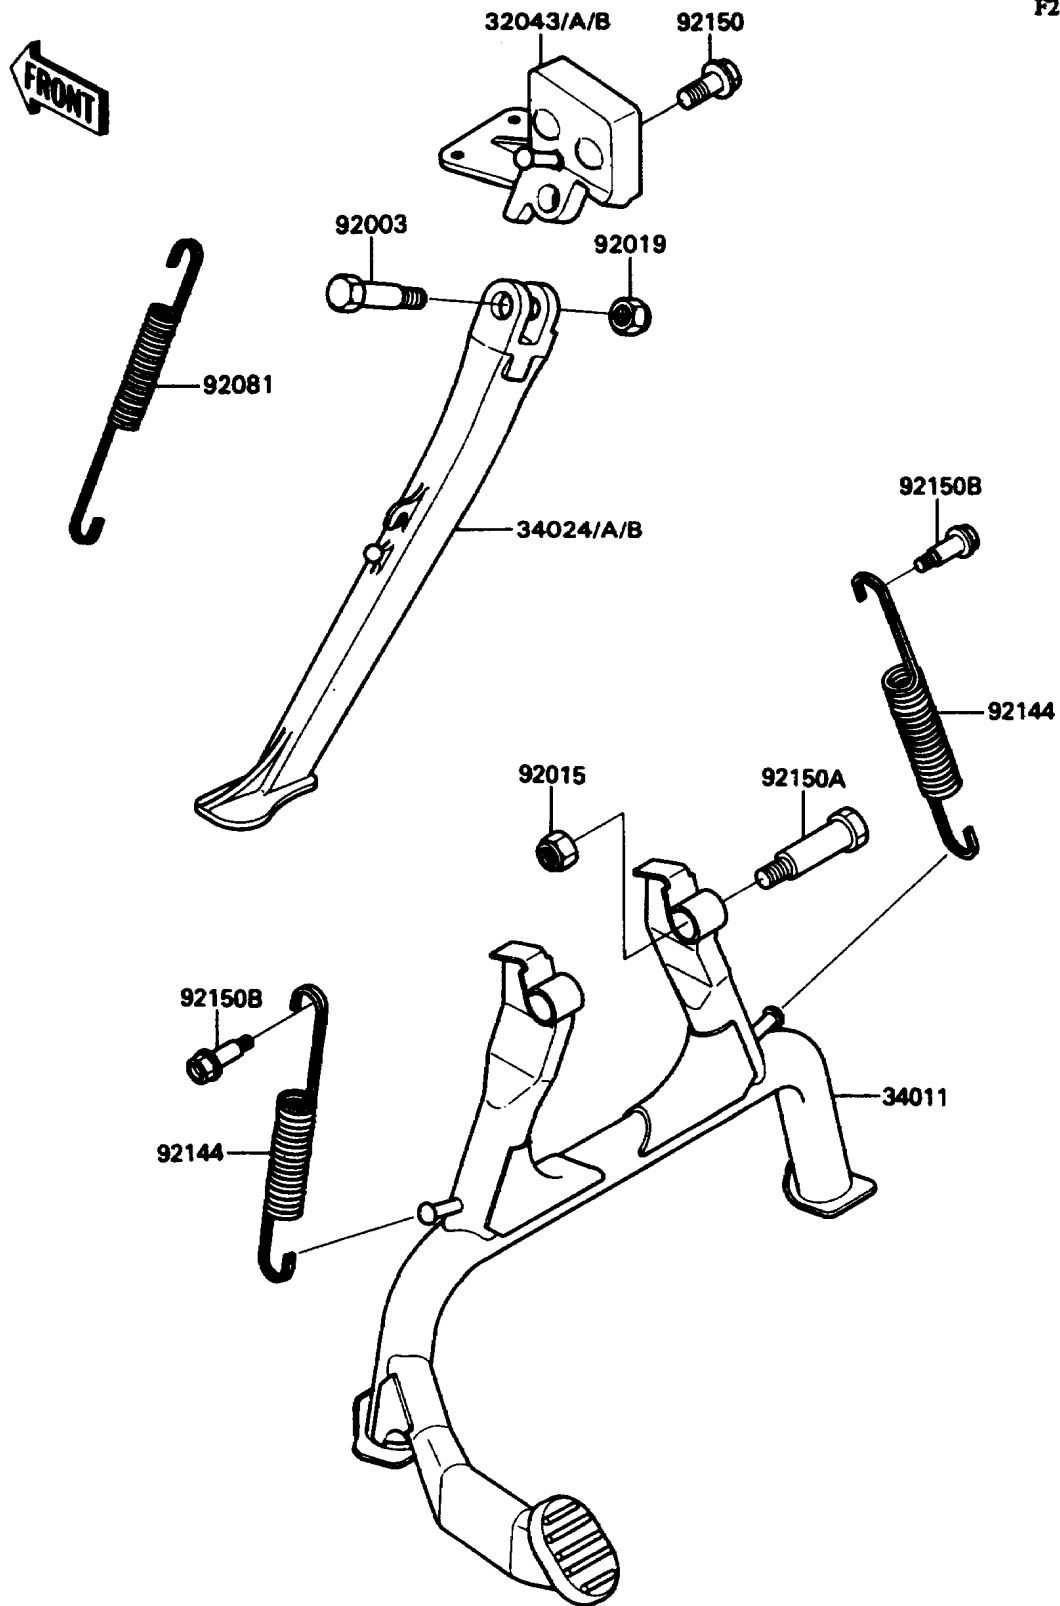

1990 NINJA® ZX™-11 PARTS DIAGRAM

Stand

F2190

1990 NINJA® ZX™-11 PARTS LIST

Stand

ITEM NAME	PART NUMBER	QUANTITY
BRACKET-STAND,SIDE,G.GRAY (Ref # 32043)	32043-1344-GD	1
BRACKET-STAND,SIDE,G.GRAY (Ref # 32043A)	32043-1344-HN	1
STAND-CENTER (Ref # 34011)	34011-1145	1
STAND-SIDE,G.GRAY (Ref # 34024)	34024-1249-GD	1
STAND-SIDE,G.GRAY (Ref # 34024A)	34024-1249-HN	1
BOLT,SIDE STAND (Ref # 92003)	92003-079	1
NUT,LOCK,10MM,BLACK (Ref # 92015)	92015-1188	1
NUT,LOCK,10MM (Ref # 92019)	92019-021	1
SPRING,SIDE STAND (Ref # 92081)	92081-1676	1
SPRING,CENTER STAND (Ref # 92144)	92144-1334	1
BOLT,FLANGED,10X25 (Ref # 92150)	92150-1065	1
BOLT,CENTER STAND,10MM (Ref # 92150A)	92150-1112	1
BOLT,6MM (Ref # 92150B)	92150-1113	1