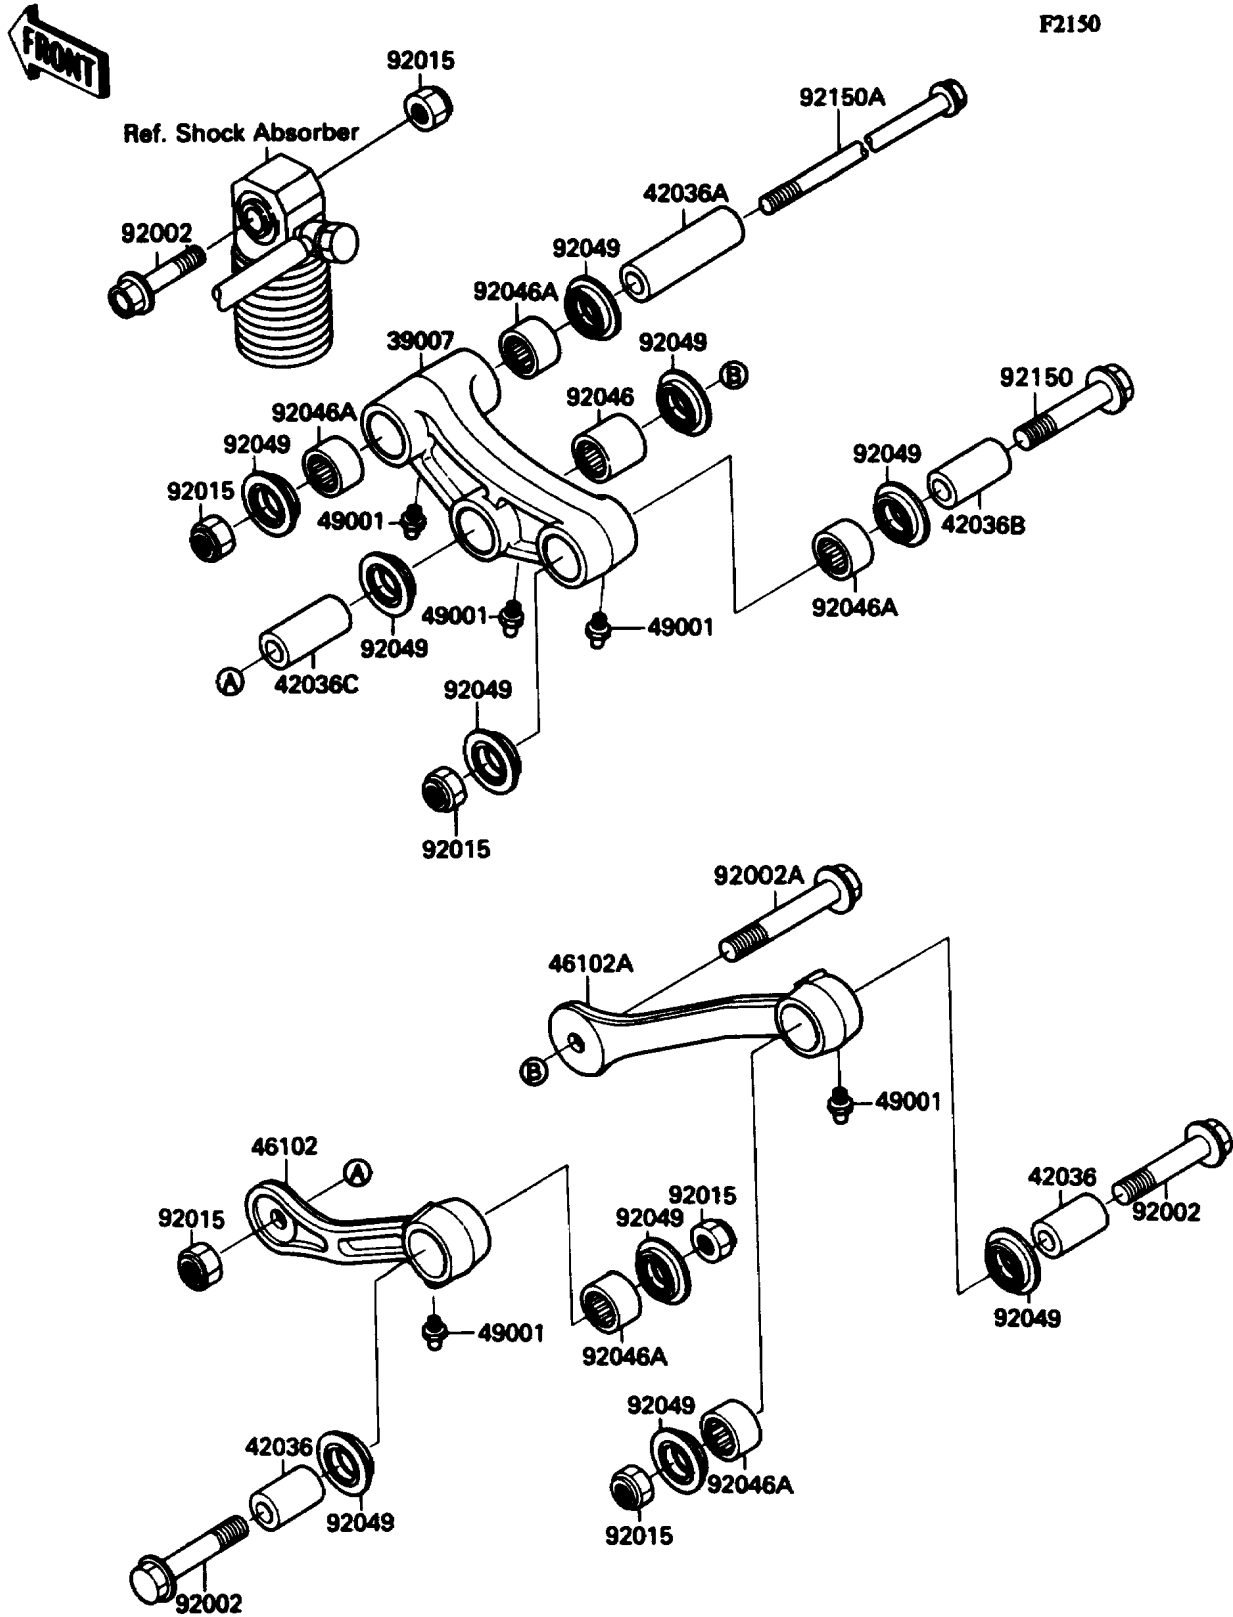

1990 NINJA® ZX™-11 PARTS DIAGRAM

Suspension

1990 NINJA® ZX™-11 PARTS LIST

Suspension

ITEM NAME	PART NUMBER	QUANTITY
ARM-SUSP,UNI TRAK (Ref # 39007)	39007-1107	1
SLEEVE,ARM,RR (Ref # 42036)	42036-1077	1
SLEEVE,ARM,CNT (Ref # 42036A)	42036-1079	1
SLEEVE,12.1X20X40 (Ref # 42036B)	42036-1108	1
SLEEVE,12.1X20X50 (Ref # 42036C)	42036-1111	1
ROD,SUSPENSION,LH (Ref # 46102)	46102-1248	1
ROD,SUSPENSION,RH (Ref # 46102A)	46102-1249	1
NIPPLE-GREASE (Ref # 49001)	49001-1051	1
BOLT,FLANGED,12X60 (Ref # 92002)	92002-1464	1
BOLT,SUSPENSION ARM,12MM (Ref # 92002A)	92002-1785	1
NUT,LOCK,12MM,BLACK (Ref # 92015)	92015-1190	1
BEARING-NEEDLE,BM202726 (Ref # 92046)	92046-1110	1
BEARING-NEEDLE,BM202715 (Ref # 92046A)	92046-1112	1
SEAL-OIL,ARM,CNT (Ref # 92049)	92049-1109	1
BOLT,FLANGED,12X70 (Ref # 92150)	92150-1115	1
BOLT,FLANGED,12X165 (Ref # 92150A)	92150-1116	1