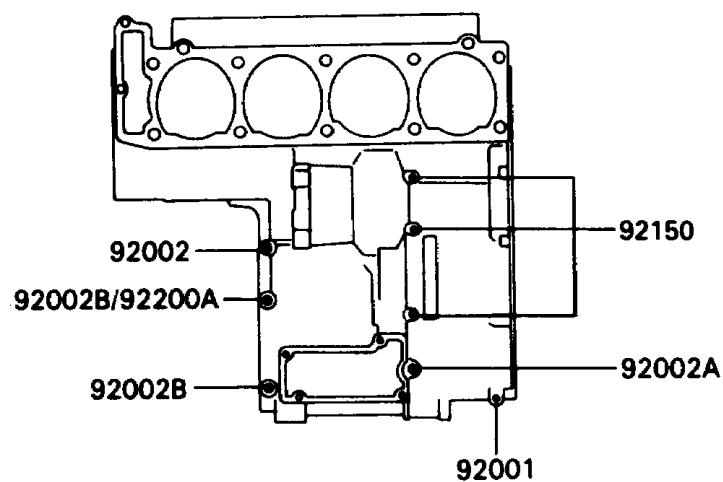

1990 NINJA® ZX™-11 PARTS DIAGRAM

Crankcase Bolt Pattern

E1412

Upper Case

Lower Case

1990 NINJA® ZX™-11 PARTS LIST

Crankcase Bolt Pattern

ITEM NAME	PART NUMBER	QUANTITY
BOLT,6X38 (Ref # 92001)	92001-1899	1
BOLT,6X55 (Ref # 92002)	92002-1054	1
BOLT,6X85 (Ref # 92002A)	92002-1306	1
BOLT,8X63 (Ref # 92002B)	92002-1308	1
BOLT,6X120 (Ref # 92002C)	92002-1654	1
BOLT,6X115 (Ref # 92150)	92150-1140	1
BOLT,9X90 (Ref # 92150A)	92150-1364	1
BOLT,9X140 (Ref # 92150B)	92150-1365	1
BOLT,7X38 (Ref # 92150C)	92150-1367	1
WASHER,9.5X18X1.2 (Ref # 92200)	92200-1037	1
WASHER,8.5X16X1.2 (Ref # 92200A)	92200-1063	1