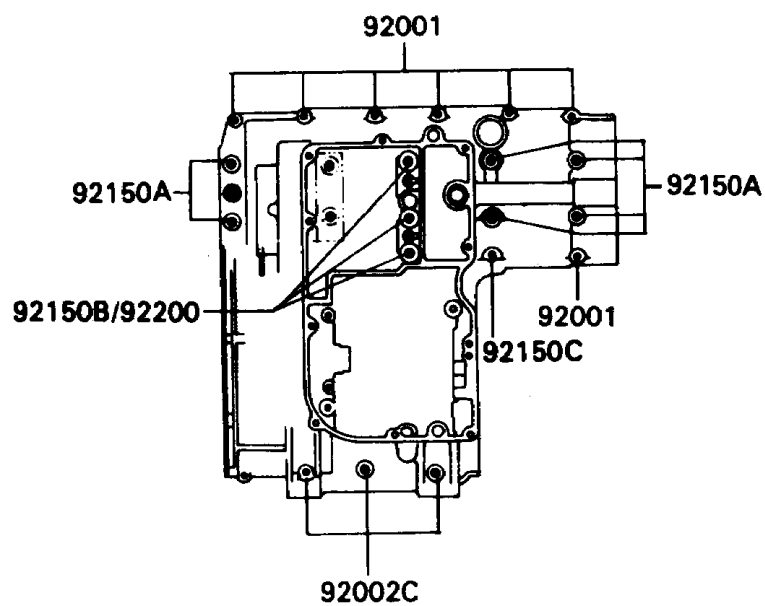

1990 NINJA® ZX™-11 PARTS DIAGRAM

Crankcase Bolt Pattern

E1412

Upper Case

Lower Case

1990 NINJA® ZX™-11 PARTS LIST

Crankcase Bolt Pattern

ITEM NAME	PART NUMBER	QUANTITY
BOLT,6X38 (Ref # 92001)	92001-1899	1
BOLT,6X55 (Ref # 92002)	92002-1054	1
BOLT,6X85 (Ref # 92002A)	92002-1306	1
BOLT,8X63 (Ref # 92002B)	92002-1308	1
BOLT,6X120 (Ref # 92002C)	92002-1654	1
BOLT,6X115 (Ref # 92150)	92150-1140	1
BOLT,9X90 (Ref # 92150A)	92150-1364	1
BOLT,9X140 (Ref # 92150B)	92150-1365	1
BOLT,7X38 (Ref # 92150C)	92150-1367	1
WASHER,9.5X18X1.2 (Ref # 92200)	92200-1037	1
WASHER,8.5X16X1.2 (Ref # 92200A)	92200-1063	1