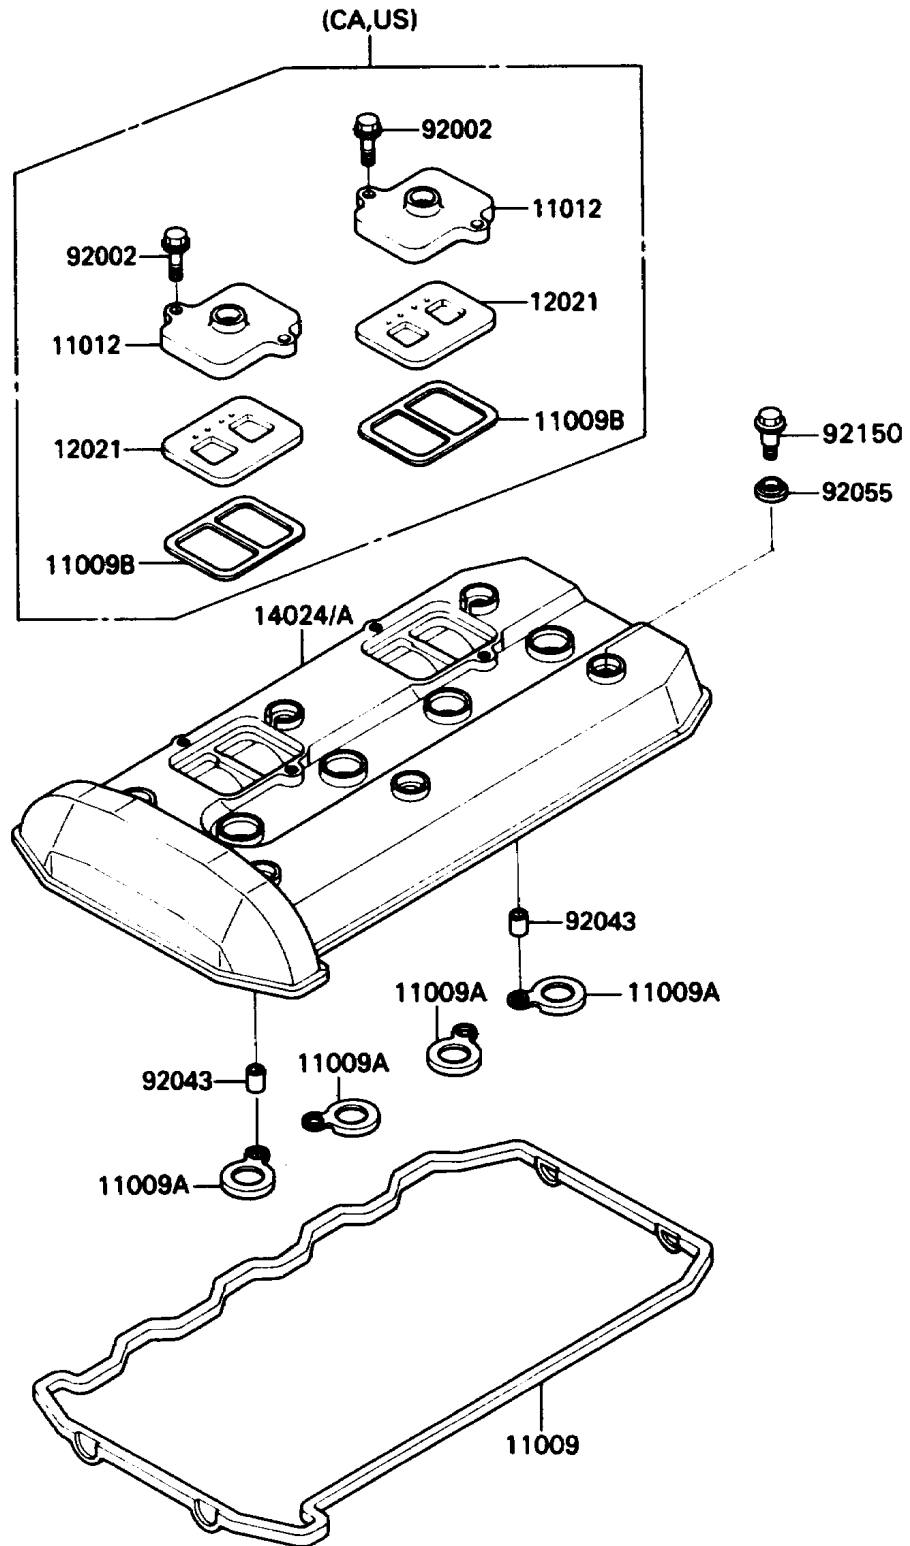

1990 NINJA® ZX™-11 PARTS DIAGRAM

Cylinder Head Cover

E1112

1990 NINJA® ZX™-11 PARTS LIST

Cylinder Head Cover

ITEM NAME	PART NUMBER	QUANTITY
GASKET,HEAD COVER (Ref # 11009)	11009-1724	1
GASKET,SPARK PLUG (Ref # 11009A)	11009-1725	1
GASKET,REED VALVE (Ref # 11009B)	11009-1857	1
CAP,REED VALVE (Ref # 11012)	11012-1532	1
VALVE-ASSY-REED (Ref # 12021)	12021-1053	1
COVER,HEAD (Ref # 14024)	14024-1628	1
COVER,HEAD (Ref # 14024A)	14024-1645	1
BOLT,6X22 (Ref # 92002)	92002-1068	1
PIN,8.2X10X14 (Ref # 92043)	92043-1264	1
RING-O,HEAD COVER BOLT (Ref # 92055)	92055-1352	1
BOLT,HEAD COVER (Ref # 92150)	92150-1447	1