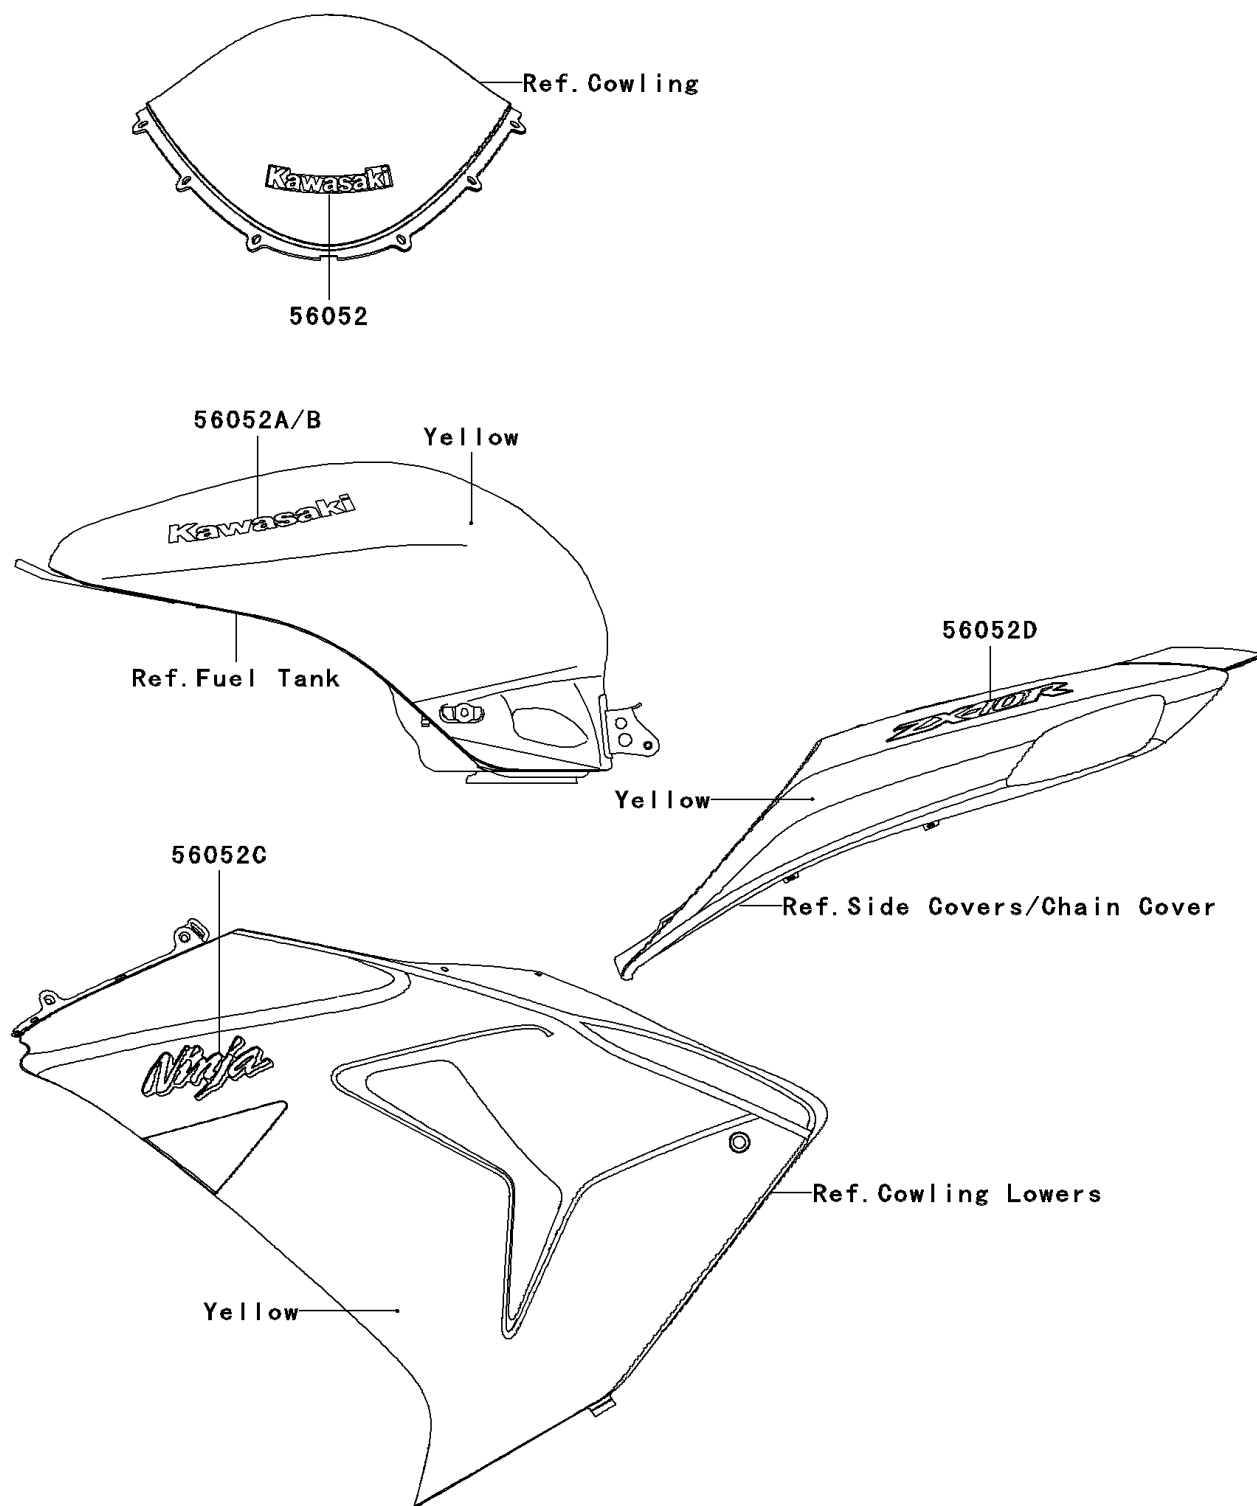

## 2006 NINJA® ZX™-10R PARTS DIAGRAM

Decals(Yellow)(D6F)

F2861B

## 2006 NINJA® ZX™-10R PARTS LIST

Decals(Yellow)(D6F)

ITEM NAME	PART NUMBER	QUANTITY
MARK,WINDSHIELD,KAWASAKI (Ref # 56052)	56052-0154	1
MARK,FUEL TANK,LH,KAWASAKI (Ref # 56052A)	56052-0792	1
MARK,FUEL TANK,RH,KAWASAKI (Ref # 56052B)	56052-0793	1
MARK,CNT COWLING,NINJA (Ref # 56052C)	56052-0794	1
MARK,TAIL COVER,ZX-10R (Ref # 56052D)	56052-0796	1