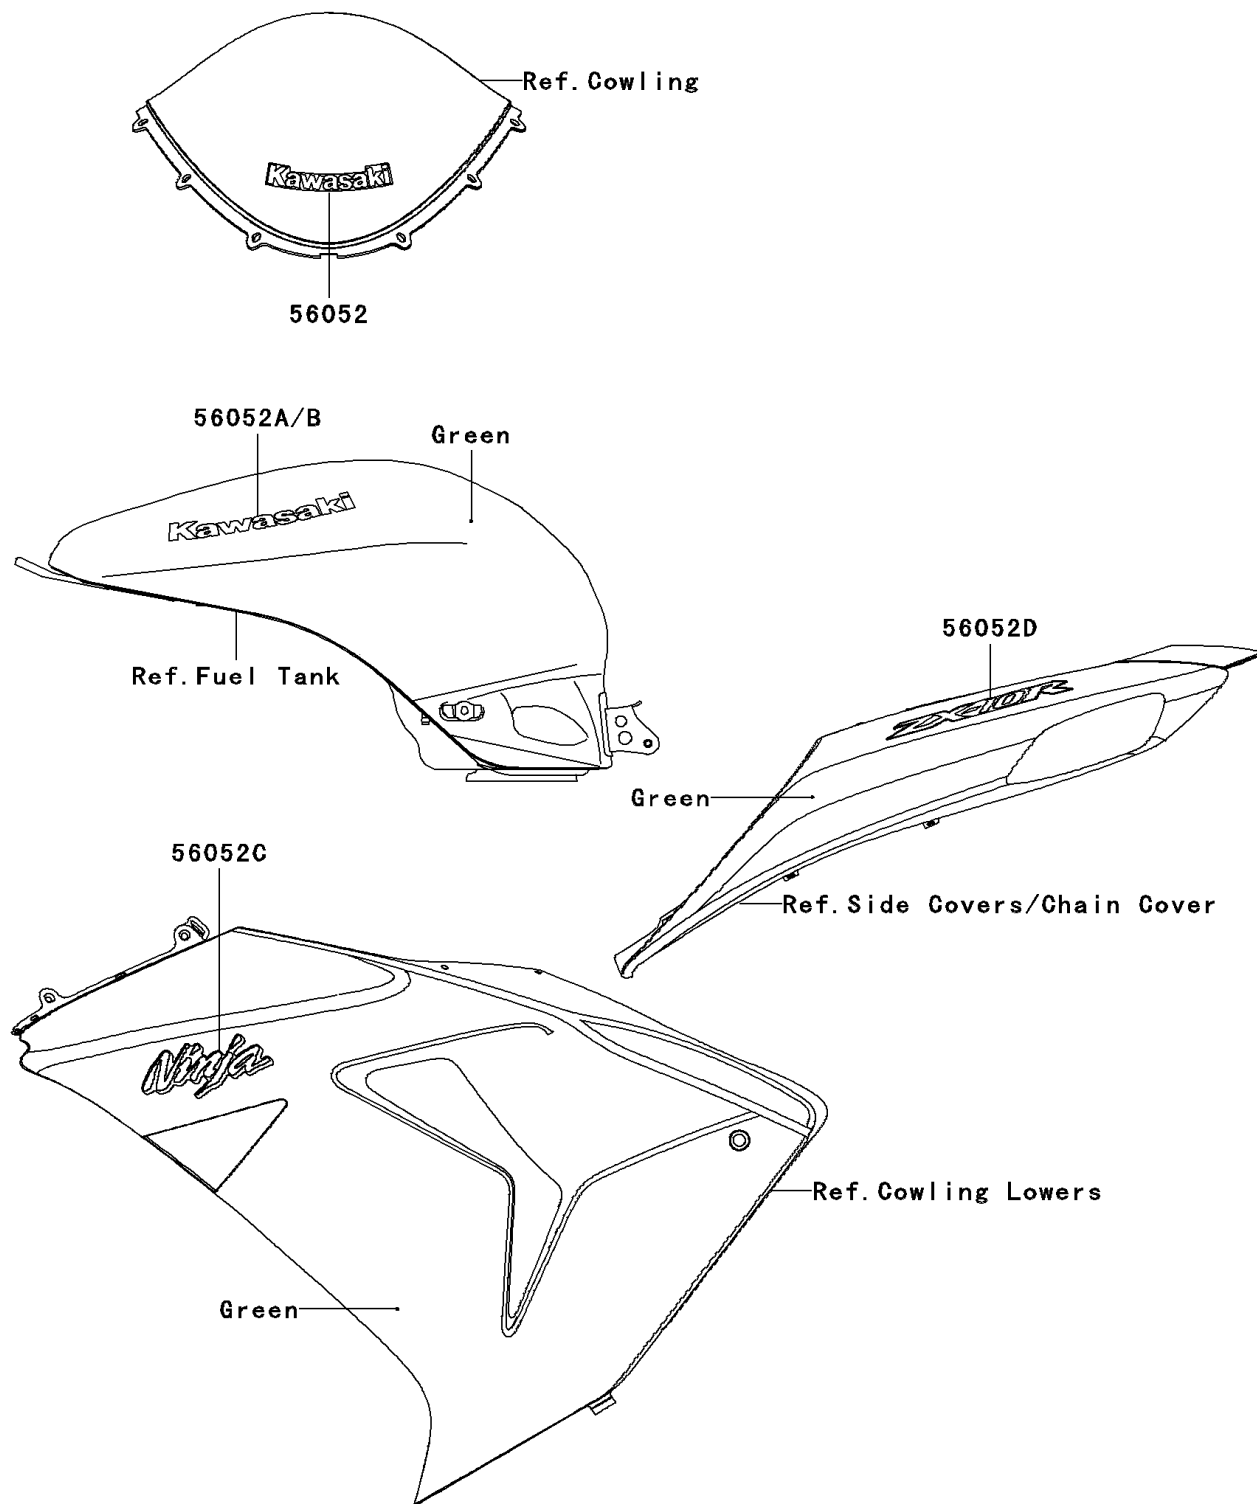

2006 NINJA® ZX™-10R PARTS DIAGRAM

Decals(Green)(D6F)

F2861A

2006 NINJA® ZX™-10R PARTS LIST

Decals(Green)(D6F)

ITEM NAME	PART NUMBER	QUANTITY
MARK,WINDSHIELD,KAWASAKI (Ref # 56052)	56052-0154	1
MARK,FUEL TANK,LH,KAWASAKI (Ref # 56052A)	56052-0792	1
MARK,FUEL TANK,RH,KAWASAKI (Ref # 56052B)	56052-0793	1
MARK,CNT COWLING,NINJA (Ref # 56052C)	56052-0794	1
MARK,TAIL COVER,ZX-10R (Ref # 56052D)	56052-0796	1