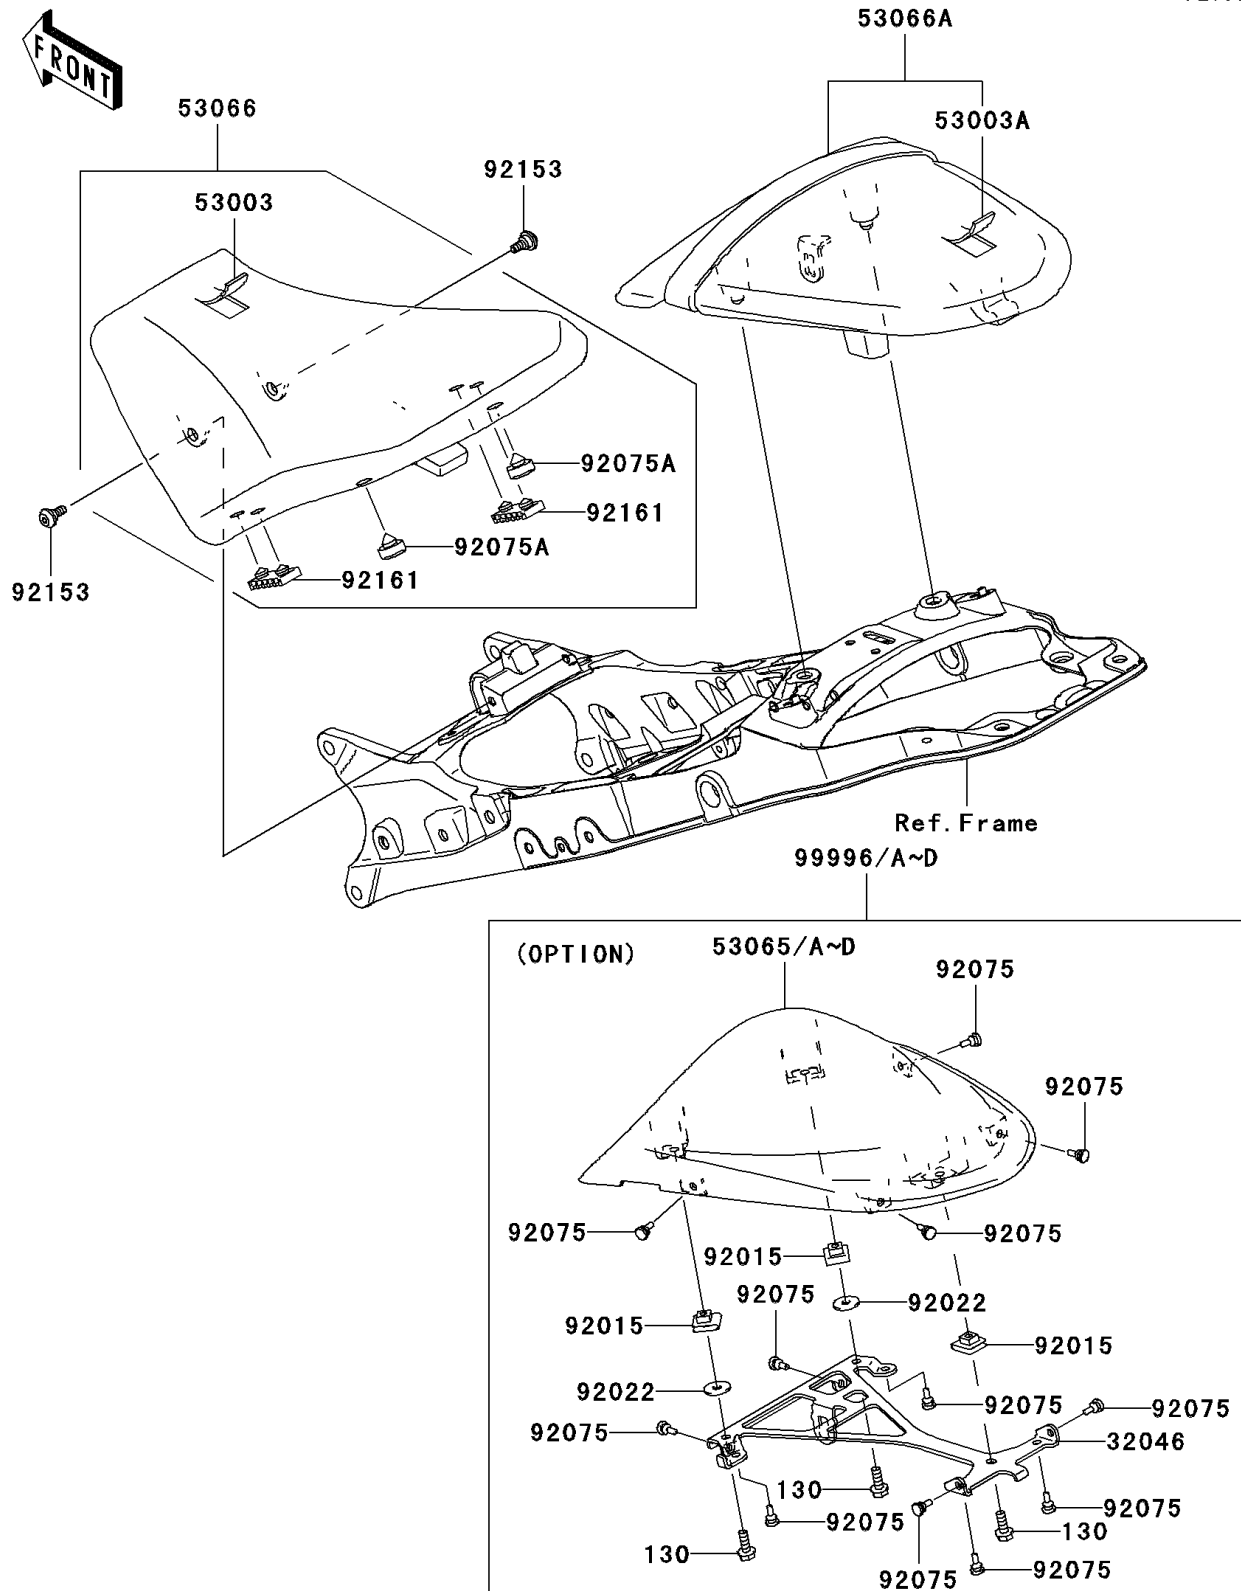

2006 NINJA® ZX™-10R PARTS DIAGRAM

Seat

F2510

2006 NINJA® ZX™-10R PARTS LIST

Seat

ITEM NAME	PART NUMBER	QUANTITY
BOLT-FLANGED,6X16 (Ref # 130)	130L0616	1
BRACKET-SEAT,SEAT COVER (Ref # 32046)	32046-0064	1
LEATHER,FRONT SEAT,BLACK (Ref # 53003)	53003-0062-MA	1
LEATHER,REAR SEAT,BLACK (Ref # 53003A)	53003-0094-MA	1
COVER SEAT,EBONY (Ref # 53065)	53065-0005-H8	1
COVER SEAT,P.S.YELLOW (Ref # 53065A)	53065-0005-10A	1
COVER SEAT,L.GREEN (Ref # 53065D)	53065-0005-777	1
SEAT-ASSY,FR,BLACK (Ref # 53066)	53066-0104-MA	1
SEAT-ASSY,RR,W/BAND,BLACK (Ref # 53066A)	53066-0151-MA	1
NUT,CLAMP,6MM (Ref # 92015)	92015-1531	1
WASHER,6.5X20X1.6 (Ref # 92022)	92022-1557	1
DAMPER (Ref # 92075)	92075-1808	1
DAMPER (Ref # 92075A)	92075-1927	1
BOLT,SOCKET,6MM (Ref # 92153)	92153-0489	1
DAMPER,SEAT (Ref # 92161)	92161-0149	1
KIT,SINGLE SEAT COVER,EBONY (Ref # 99996)	99996-1348-H8	1
KIT,SINGLE SEAT COVER,YELLOW (Ref # 99996A)	99996-1348-10A	1
KIT,SINGLE SEAT COVER,L.GREEN (Ref # 99996D)	99996-1348-777	1