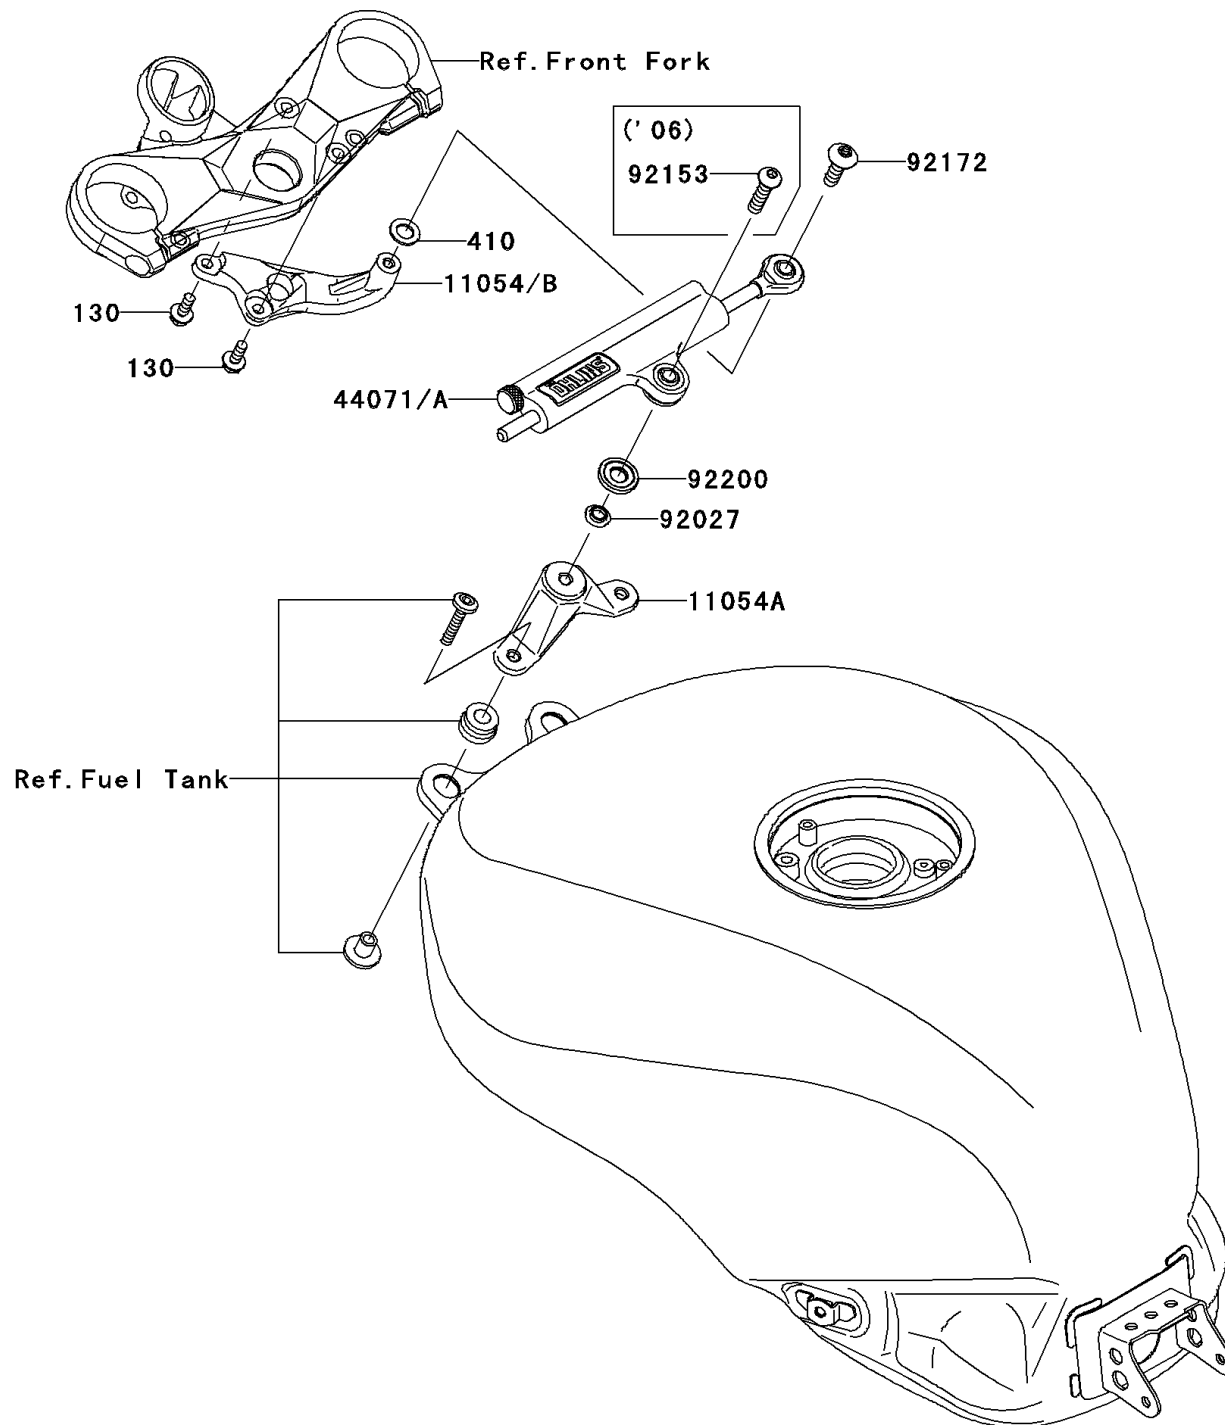

2006 NINJA® ZX™-10R PARTS DIAGRAM

Steering Damper

F2313

2006 NINJA® ZX™-10R PARTS LIST

Steering Damper

ITEM NAME	PART NUMBER	QUANTITY
BOLT-FLANGED,6X16 (Ref # 130)	130L0616	1
WASHER-PLAIN-SMALL,8MM (Ref # 410)	410AA0800	1
BRACKET,STEERING DAMPER (Ref # 11054)	11054-0022	1
BRACKET,STEERING DAMPER,BLACK (Ref # 11054A)	11054-0023-11E	1
DAMPER-ASSY,STEERING (Ref # 44071)	44071-0299	1
COLLAR,L=3.5 (Ref # 92027)	92027-1018	1
BOLT,SOCKET,8X30 (Ref # 92153)	92153-0393	1
SCREW,8X26 (Ref # 92172)	92172-0269	1
WASHER (Ref # 92200)	92200-0293	1